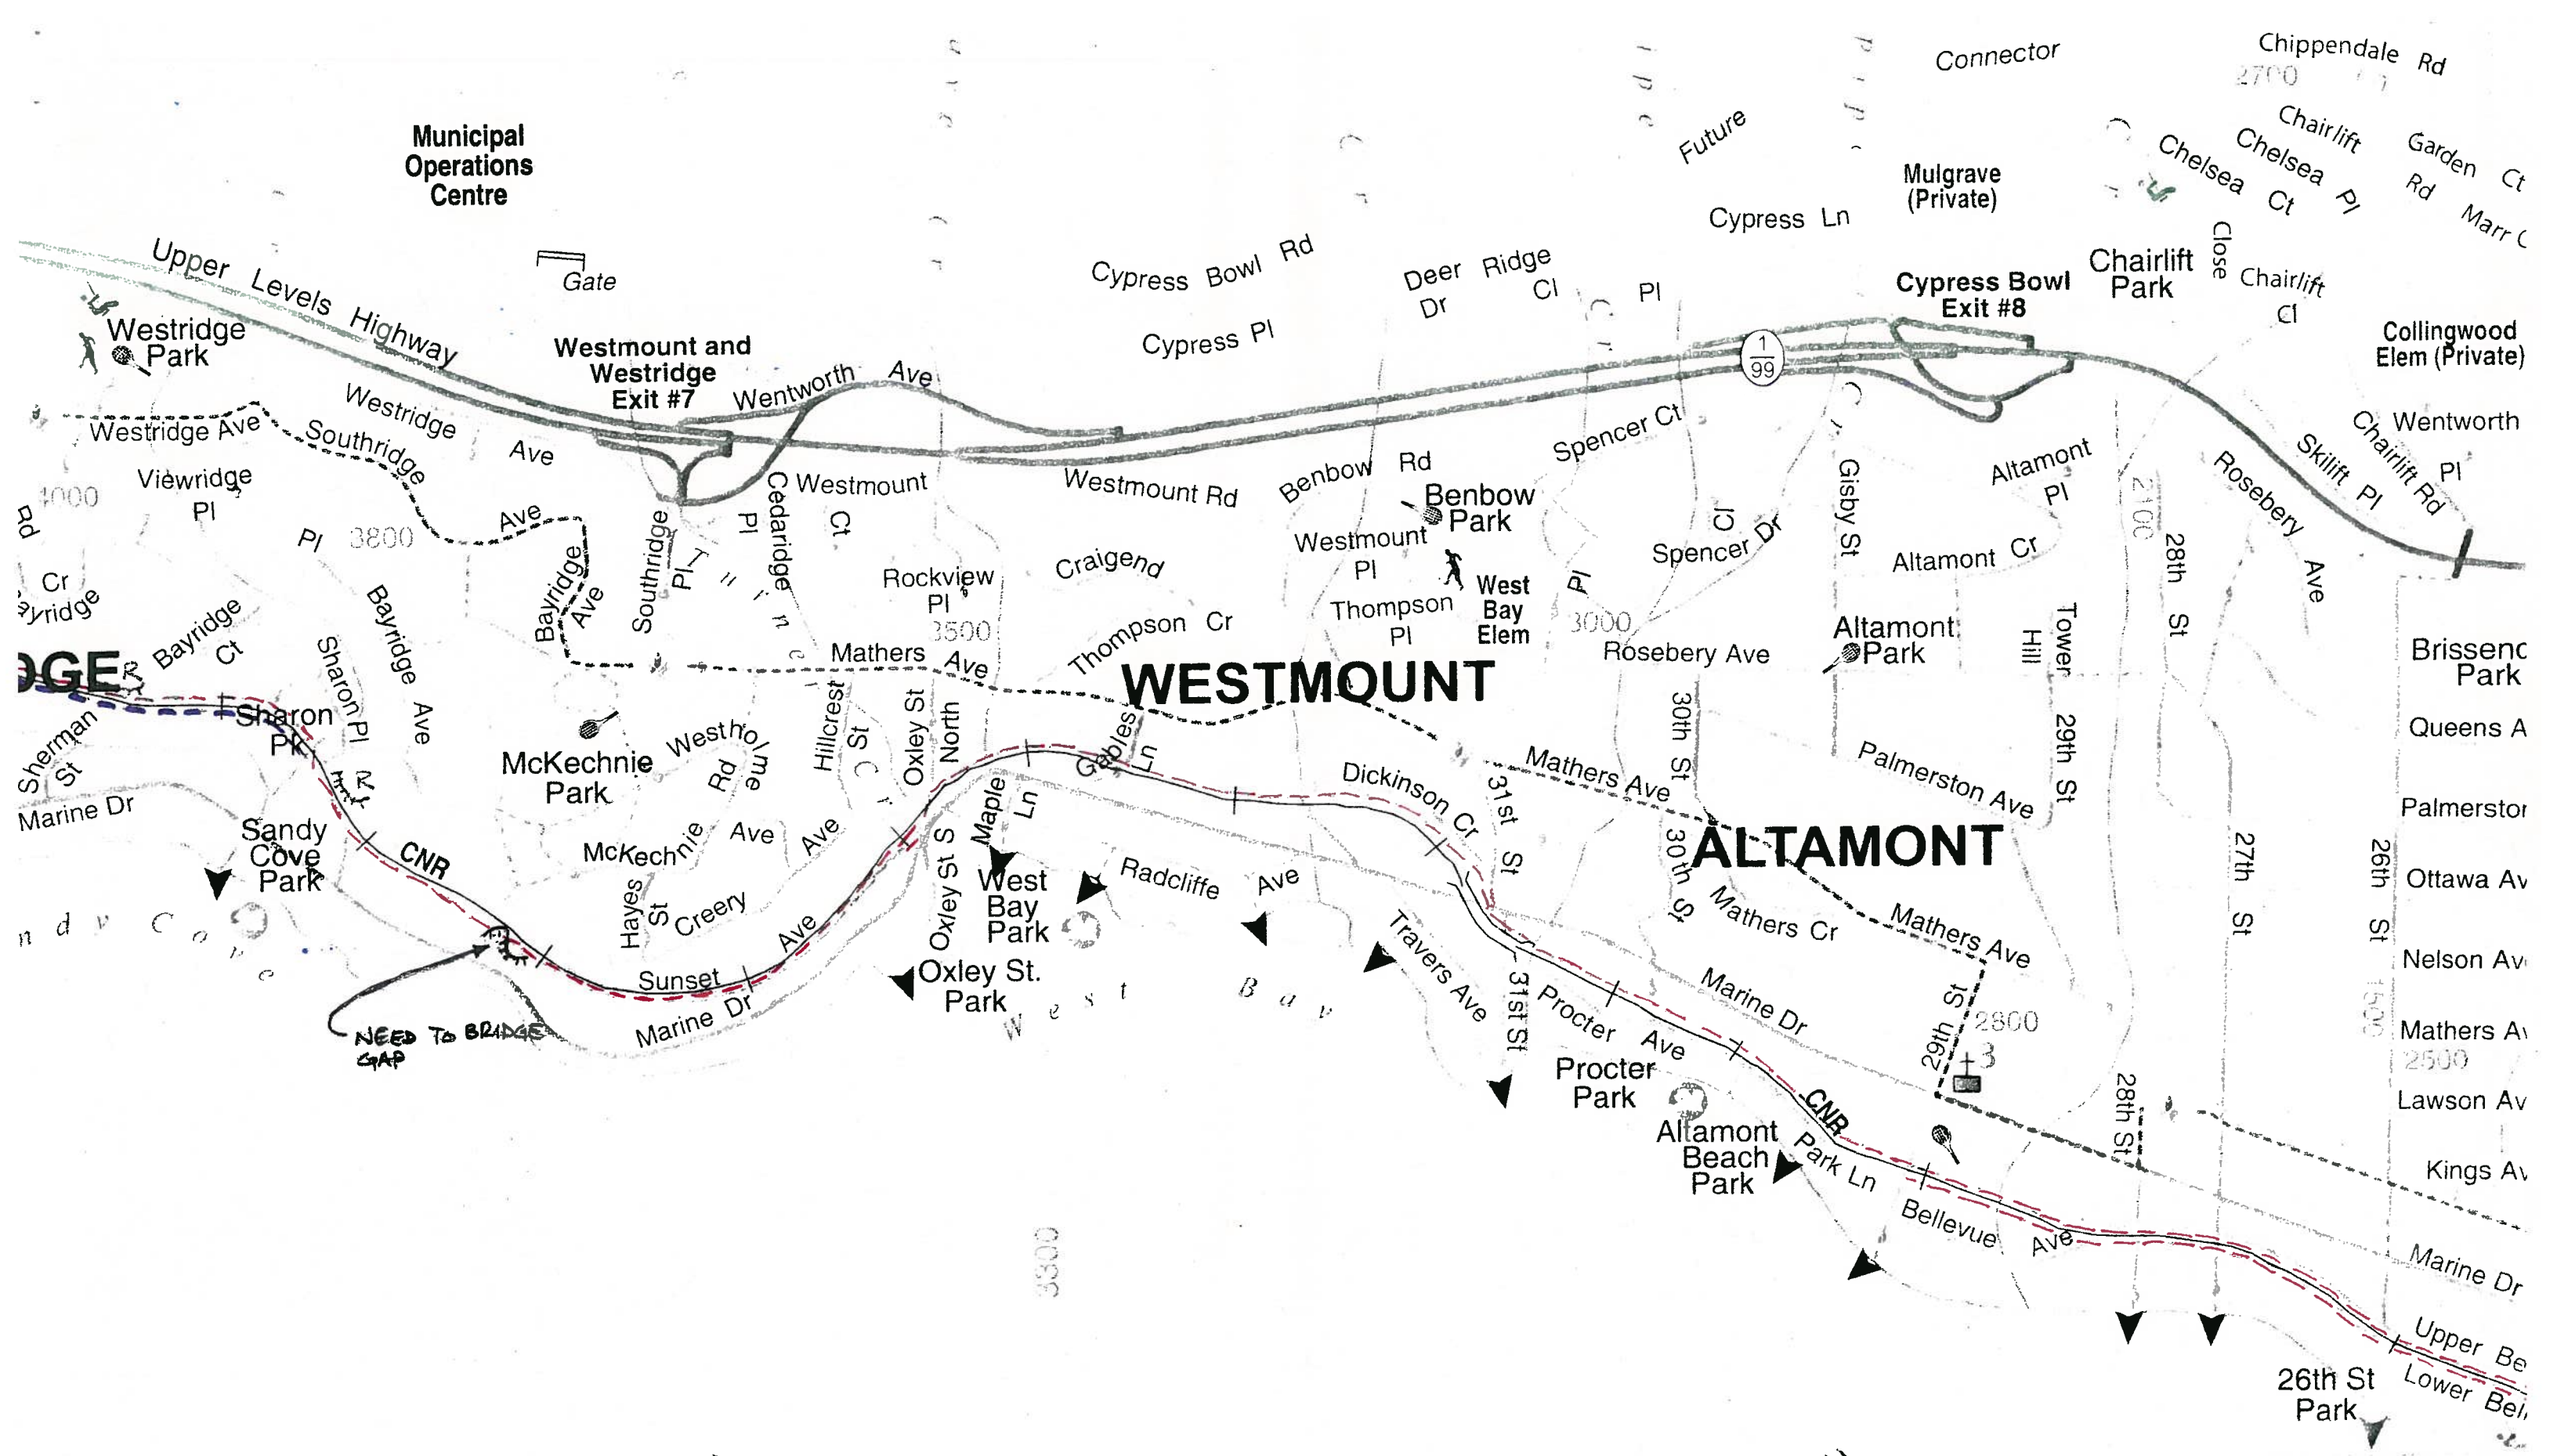

PLACES OF WORSHIP		
1	Parish of Saint Monica	B1
2	Parish of Saint Francis	D2
3	Presbyterian Church of Canada	D5
4	Saint Anthony's Parish	D6
5	Saint Steven's Anglican	E6
6	West Vancouver United	E7
7	First Church of Christ Scientist	E7
8	Hollyburn Christian Chapel	E7
9	Parish of Saint Christopher's	D8
10	North Shore Jewish Community Centre	D8
11	Saint David's United	D8
12	West Vancouver Baptist	D8

SCHOOLS		
1	Rockridge Jr. Secondary	C3
2	West Vancouver Secondary	D7
3	Sentinel Secondary	D7
4	Caulfeild Elementary	D3
5	Chartwell Elementary	D7
6	Cypress Park Primary	D3
7	Eagle Harbour Primary	C2
8	Gleneagles Elementary	B1
9	Hollyburn Elementary	E7
10	Irwin Park Elementary	D6
11	Pauline Johnson Elementary	D6
12	Bidart Elementary	D7

nette Dr ... D8-E8

Spirit Trail

- Preferred Route**
- Alternative Routes**

Municipal Operations Centre

Westmount and Westridge Exit #7

Cypress Bowl Exit #8

WESTMOUNT

ALTAMONT

Spirit Trail

- Preferred Route
- Alternative Routes

2

Spirit Trail
 - - - Preferred Route
 - - - Alternative Routes

	Spirit Trail
	Preferred Route
	Alternate Routes