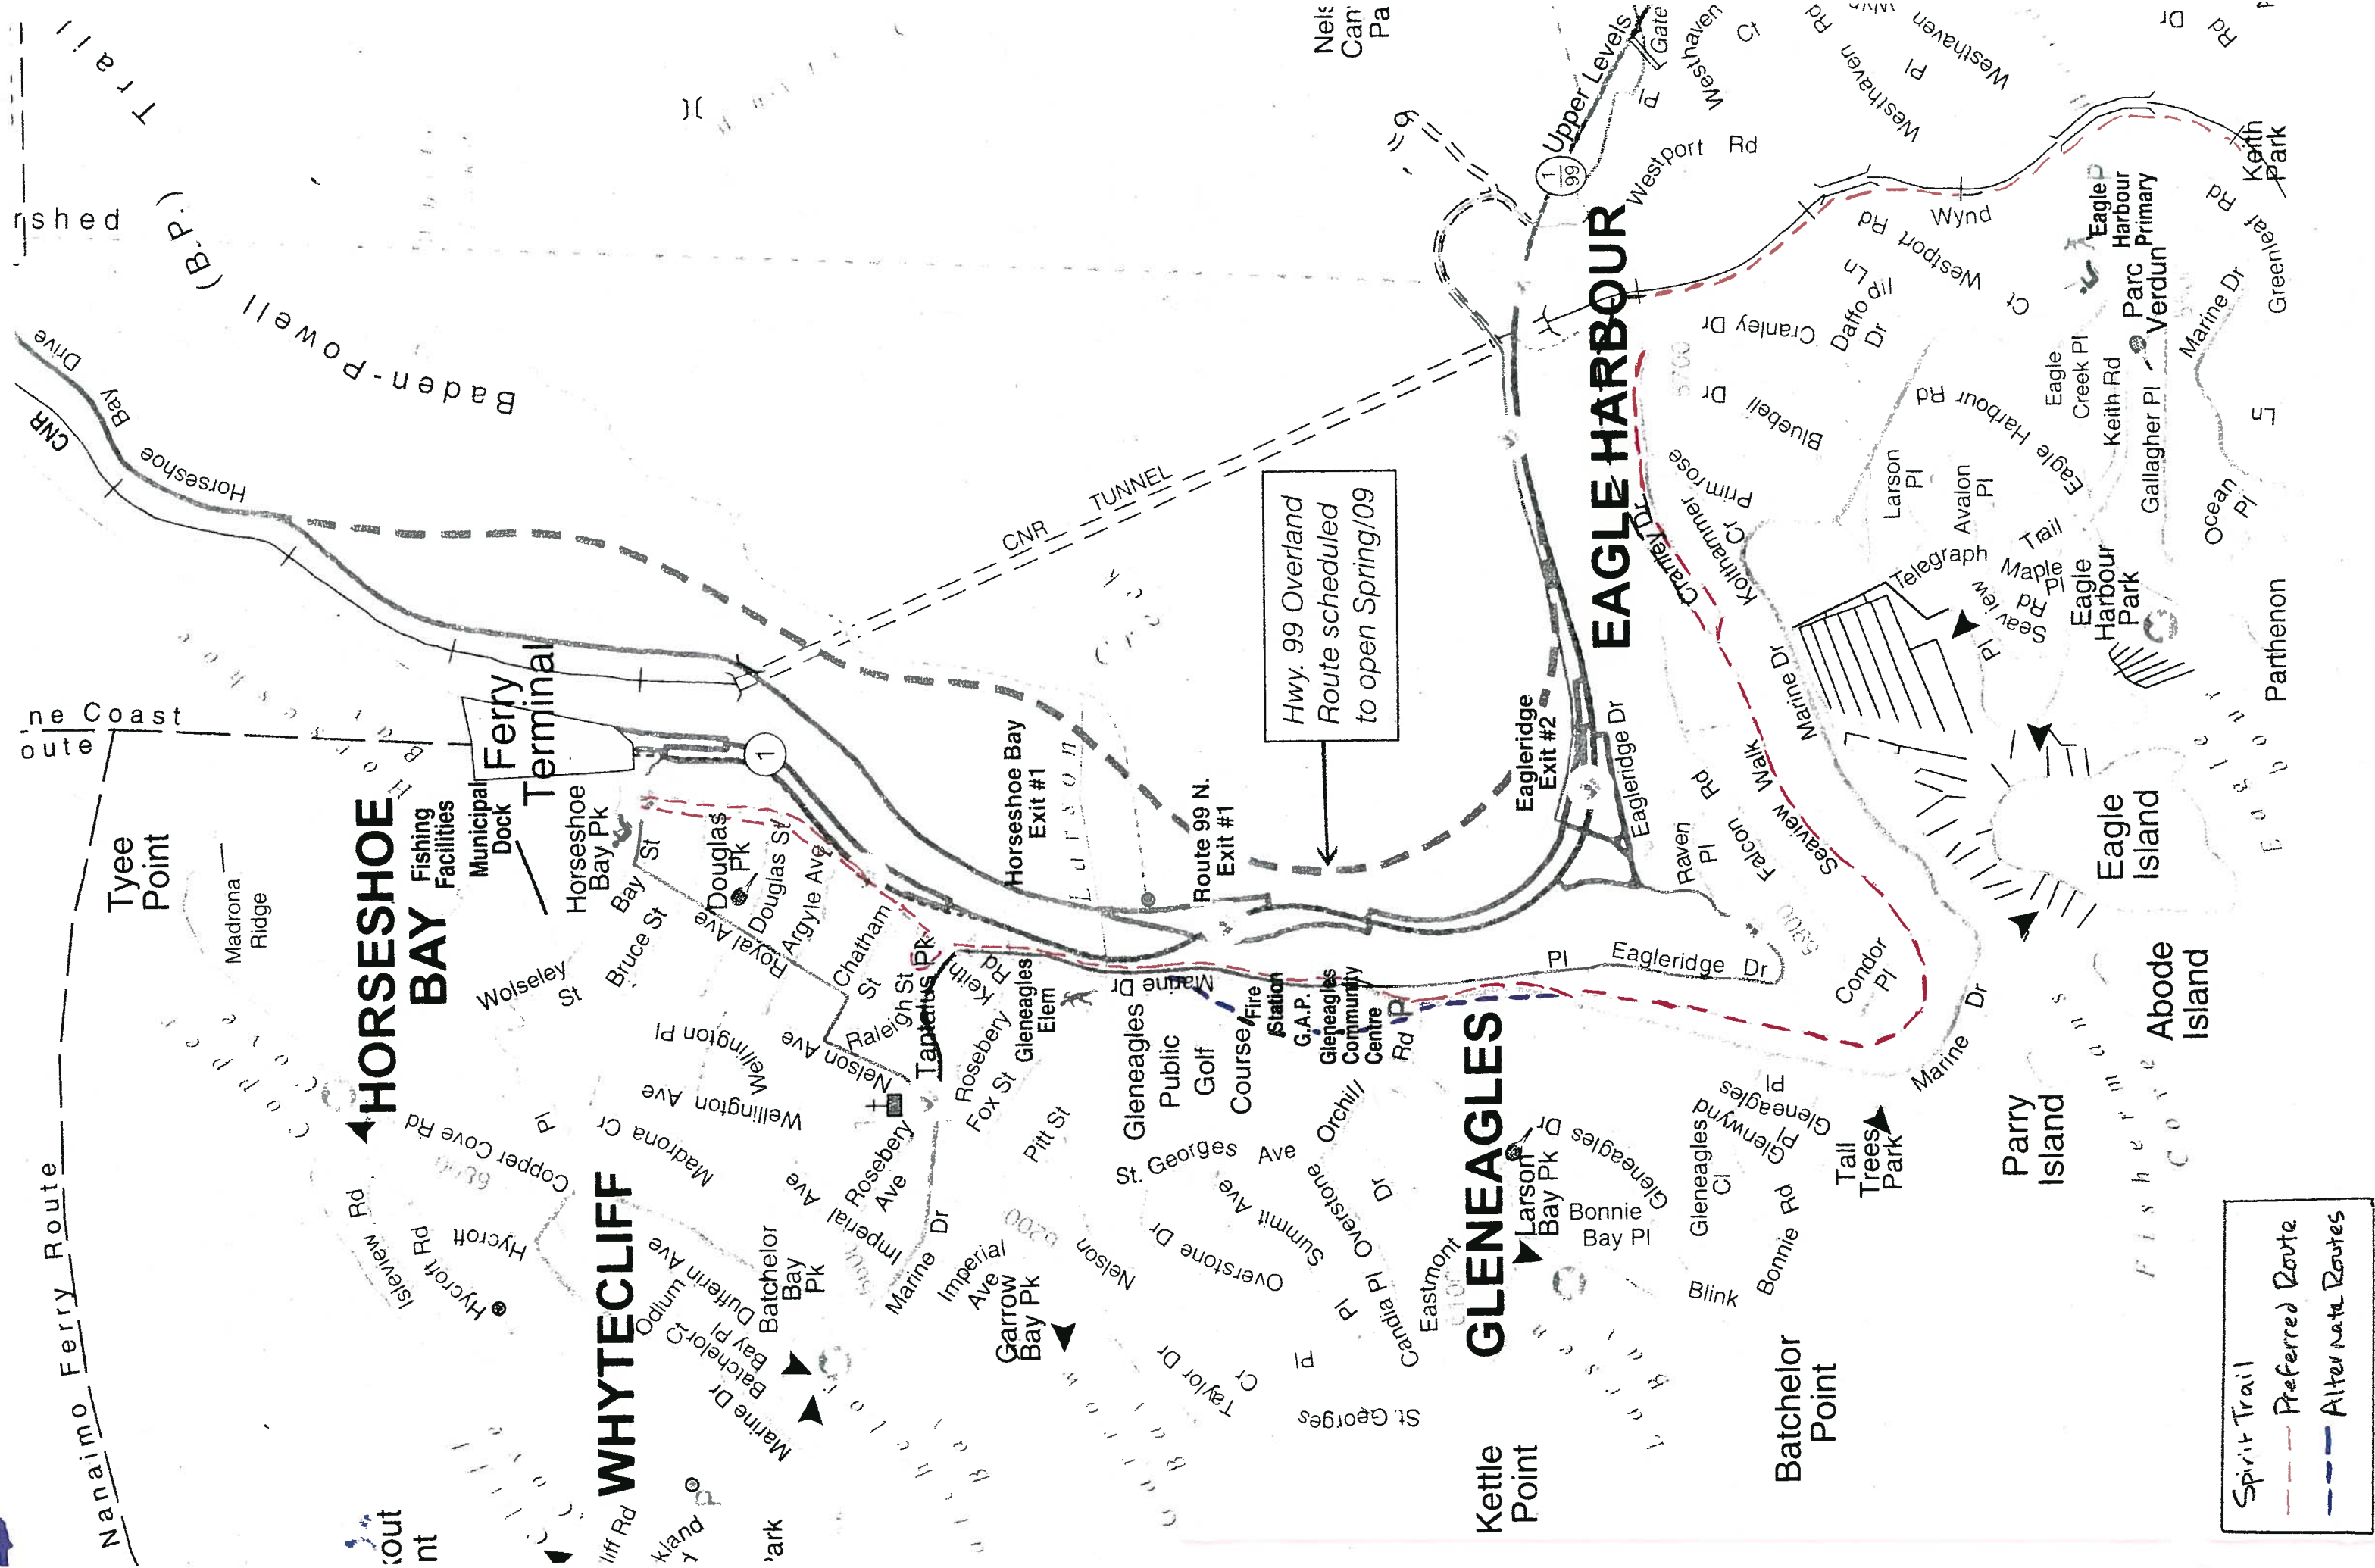

PLACES OF WORSHIP		
1	Parish of Saint Monica	B1
2	Parish of Saint Francis	D2
3	Presbyterian Church of Canada	D5
4	Saint Anthony's Parish	D6
5	Saint Steven's Anglican	E6
6	West Vancouver United	E7
7	First Church of Christ Scientist	E7
8	Hollyburn Christian Chapel	E7
9	Parish of Saint Christopher's	D8
10	North Shore Jewish Community Centre	D8
11	Saint David's United	D8
12	West Vancouver Baptist	D8

SCHOOLS		
1	Rockridge Jr. Secondary	C3
2	West Vancouver Secondary	D7
3	Sentinel Secondary	D7
4	Caulfeild Elementary	D3
5	Chartwell Elementary	D7
6	Cypress Park Primary	D3
7	Eagle Harbour Primary	C2
8	Gleneagles Elementary	B1
9	Hollyburn Elementary	E7
10	Irwin Park Elementary	D6
11	Pauline Johnson Elementary	D6
12	Bidart Elementary	D7

nette Dr ... D8-E8

Spirit Trail

- Preferred Route**
- Alternative Routes**

Municipal Operations Centre

Westmount and Westridge Exit #7

Cypress Bowl Exit #8

WESTMOUNT

ALTAMONT

Spirit Trail

- Preferred Route
- Alternative Routes

2

Spirit Trail
 - - - Preferred Route
 - - - Alternative Routes

	Spirit Trail
	Preferred Route
	Alternate Routes