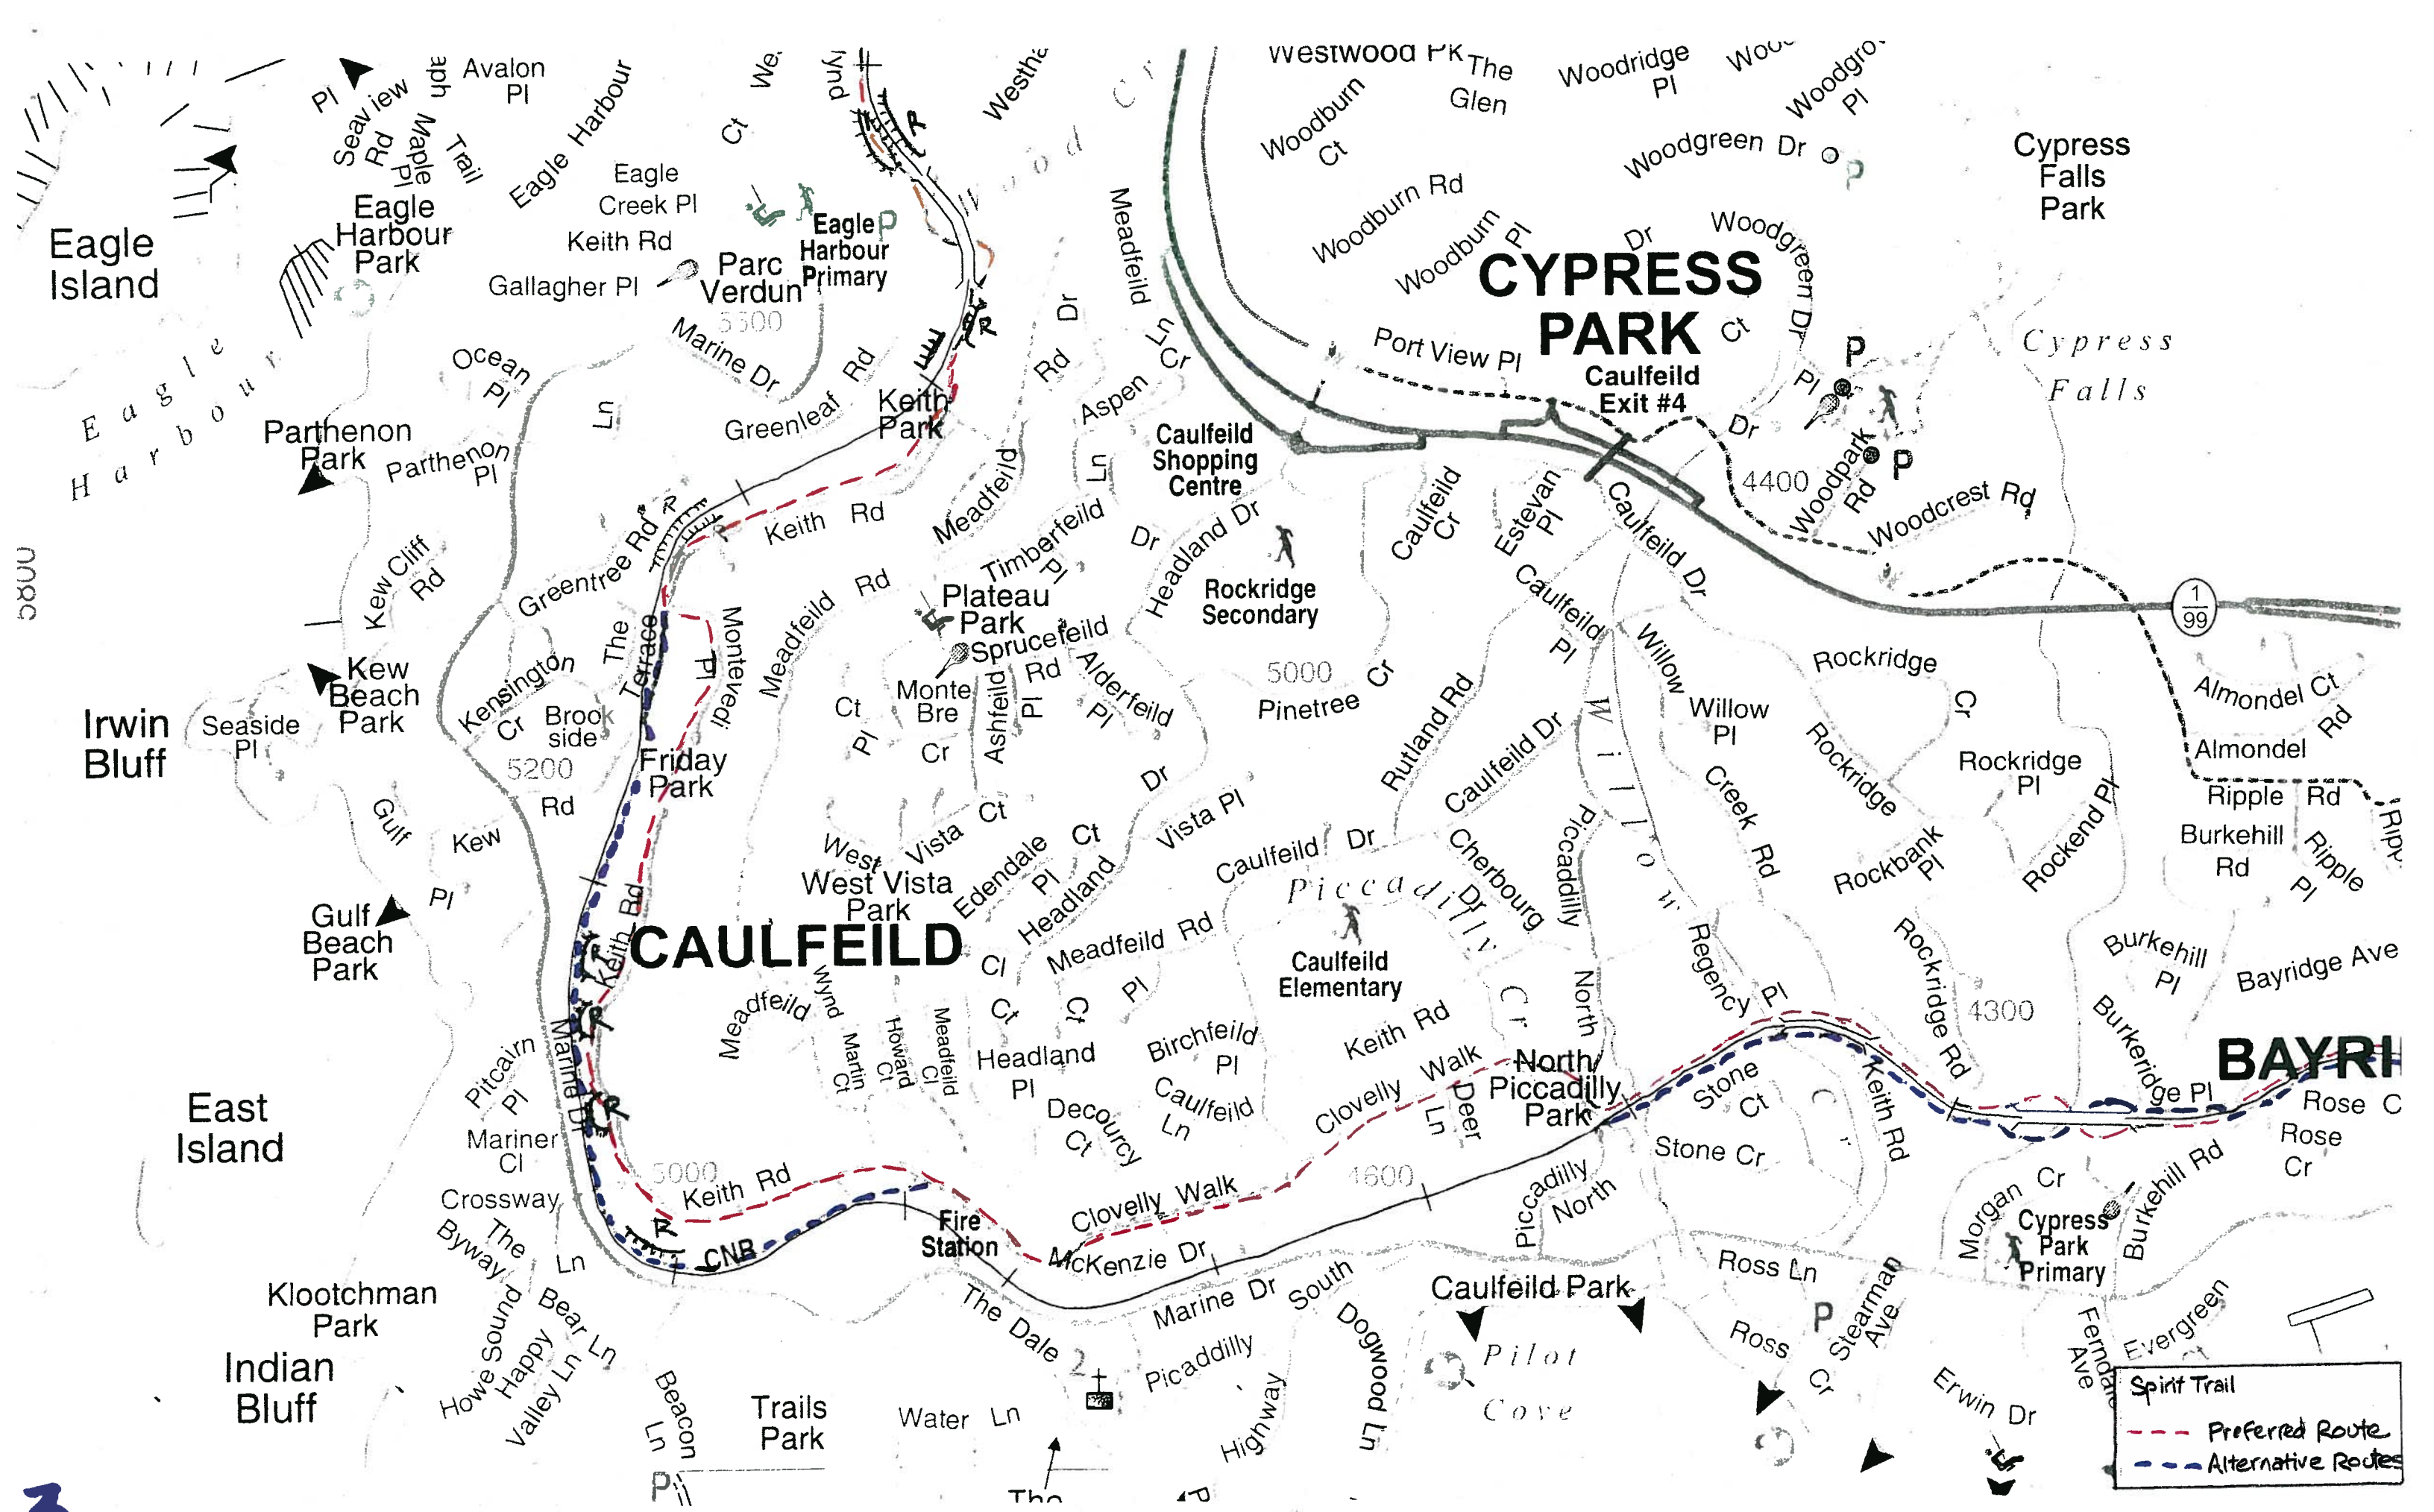

SCHOOLS		
1	Rockridge Jr. Secondary	C3
2	West Vancouver Secondary	D7
3	Sentinel Secondary	D7
4	Caulfeild Elementary	D3
5	Chartwell Elementary	D7
6	Cypress Park Primary	D3
7	Eagle Harbour Primary	C2
8	Gleneagles Elementary	B1
9	Hollyburn Elementary	E7
10	Irwin Park Elementary	D6
11	Pauline Johnson Elementary	D6
12	Bidart Elementary	D7

nette Dr ... D8-E8

Spirit Trail

- Preferred Route**
- Alternative Routes**

Municipal Operations Centre

Westmount and Westridge Exit #7

Cypress Bowl Exit #8

WESTMOUNT

ALTAMONT

Spirit Trail

- Preferred Route
- Alternative Routes

2

Spirit Trail
 - - - Preferred Route
 - - - Alternative Routes

	Spirit Trail
	Preferred Route
	Alternate Routes