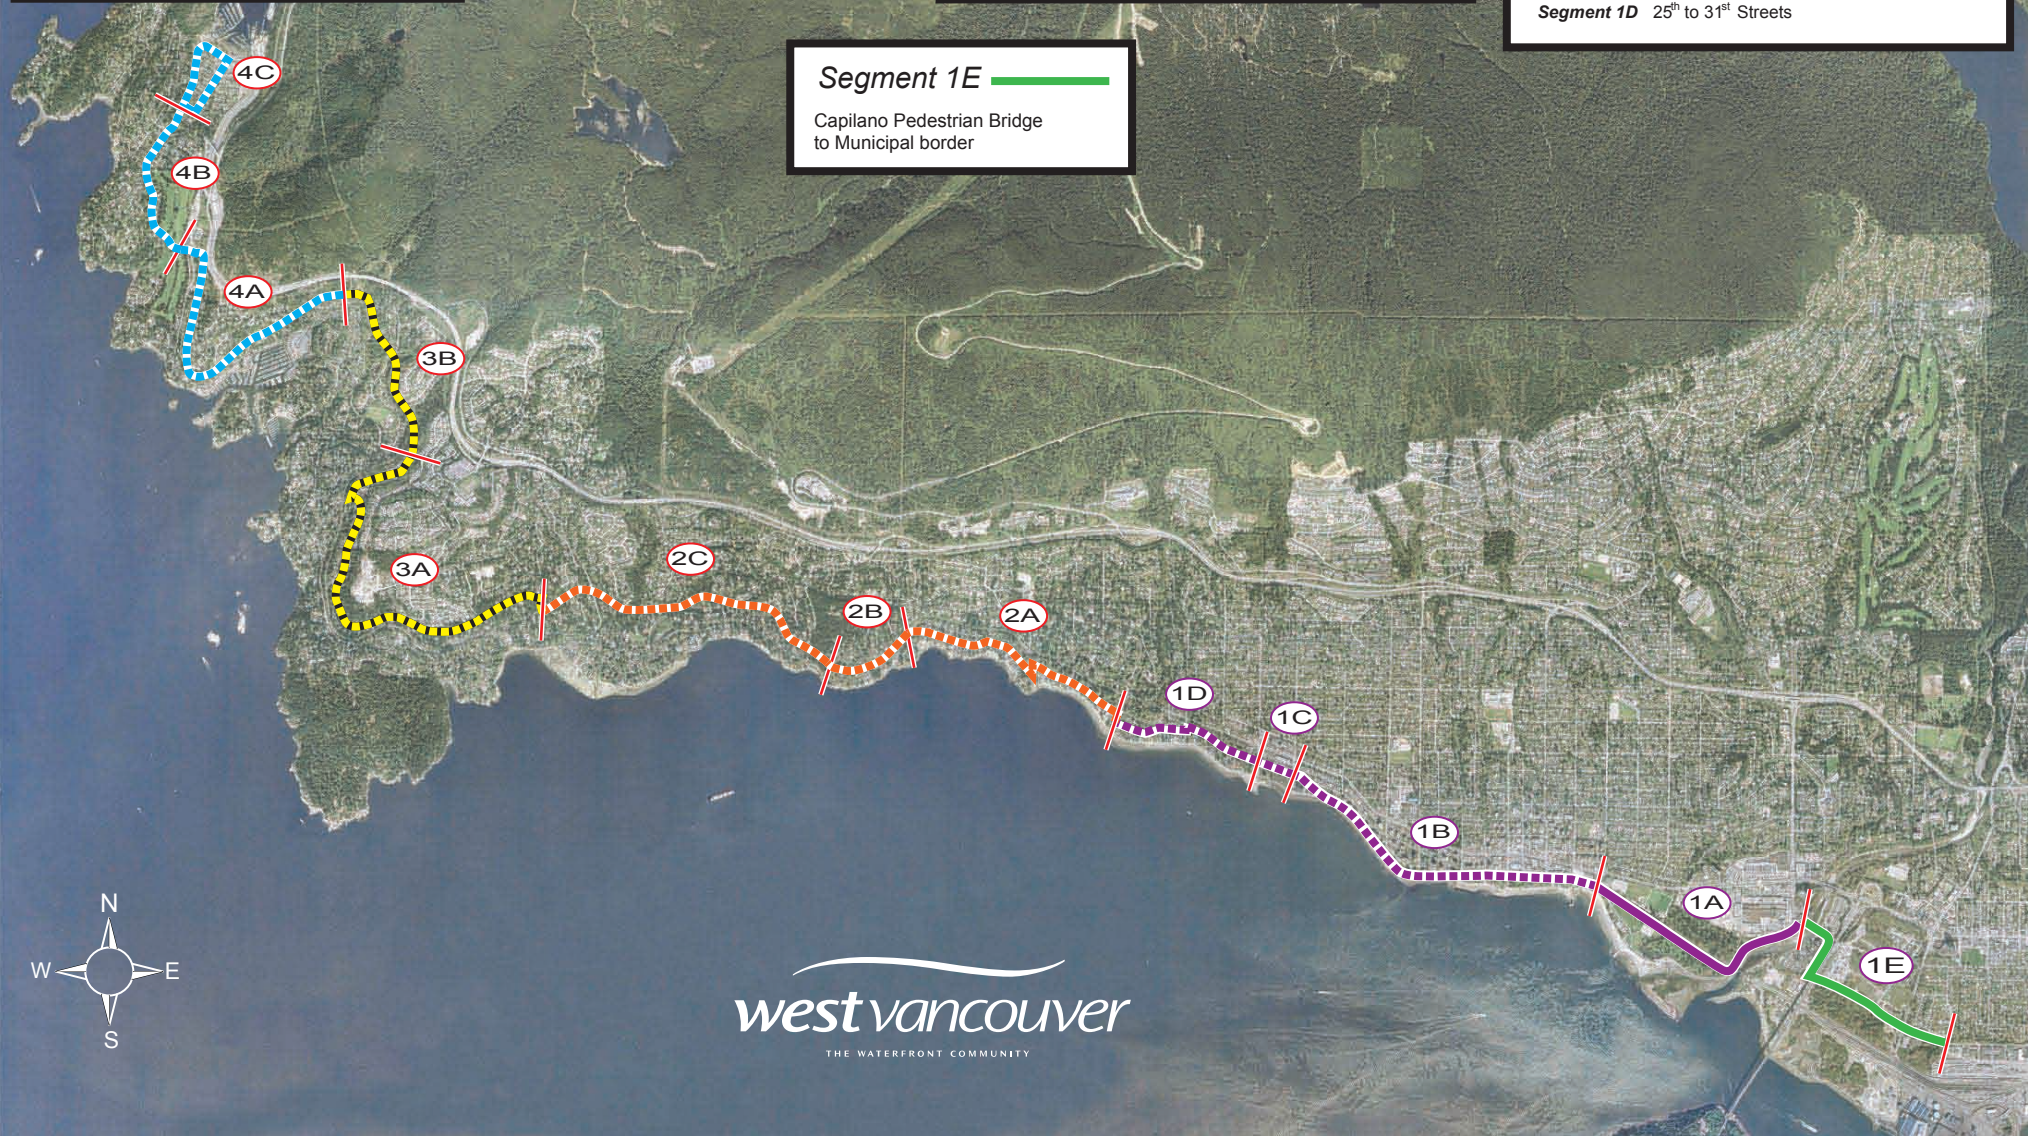

Segment 4 

Segment 4A Seaview Walk – 2.5 Km
Segment 4B Seaview Walk to Horseshoe Bay
Segment 4C Commercial area in Horseshoe Bay

Segment 3 

Segment 3A Piccadilly North to Keith Park
Segment 3B Keith Park to Seaview Walk

Segment 2 

Segment 2A 31st to Sunset Ave. Westmount along railway
Segment 2B Sunset Ave.
Segment 2C End of Sunset to Piccadilly North

Segment 1 

Segment 1A Capilano River to 13th Street
Segment 1B 13-24th Streets
Segment 1C 24-25th Streets. Dundarave Business Area
Segment 1D 25th to 31st Streets

Segment 1E 

Capilano Pedestrian Bridge to Municipal border

Spirit Trail Segments