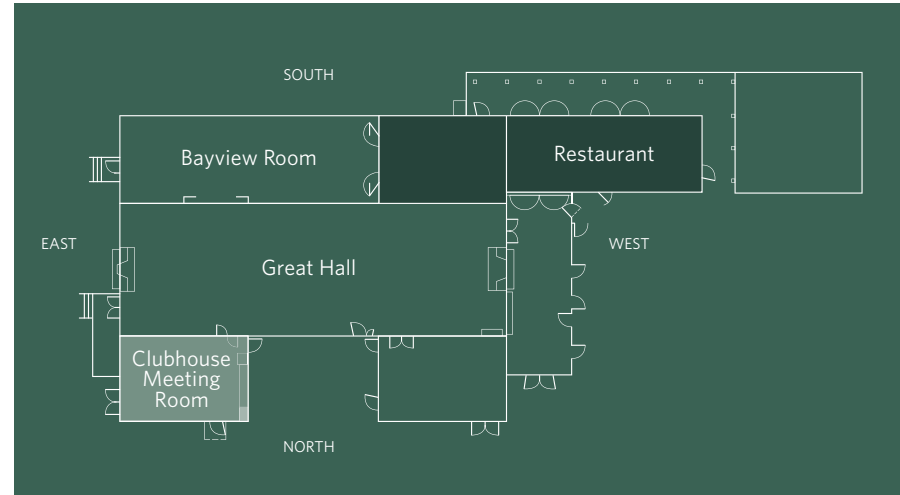

SPACES

Clubhouse Meeting Room

Conveniently located just off the main hall and adjacent to the Grand Hall, the Clubhouse Meeting Room is ideal for caterer set-up, bridal party preparations, and more.

Size	580 sq. ft.
Standing Max	20
Theatre Max	n/a
Meeting/Boardroom/Dining Max	20
Classroom	n/a

Gleneagles Clubhouse

Great Hall	89'9" x 30'6"	2737 sq. ft
Bayview	59'7" x 19'10"	1182 sq. ft
Meeting Room	29'8" x 19'7"	579 sq. ft

Tour the space and take a look around! **360 Preview**