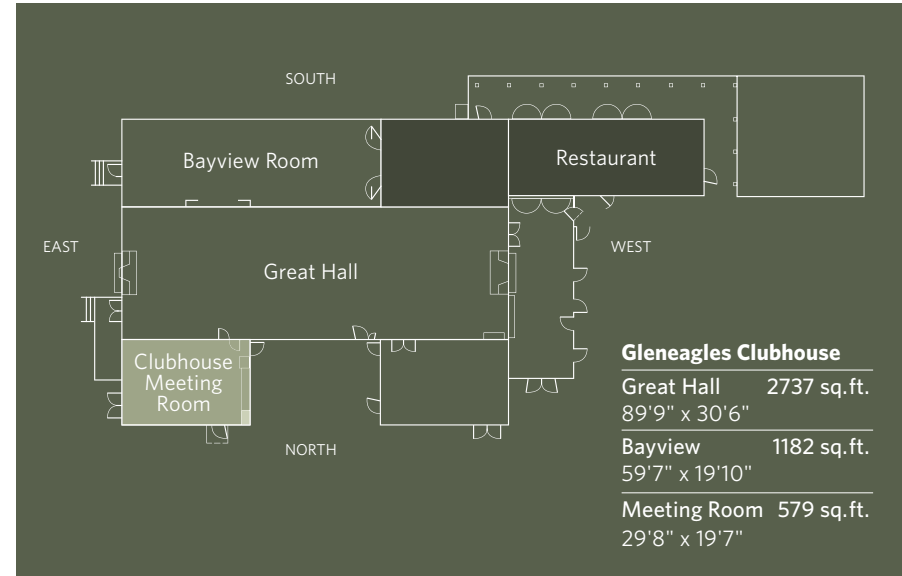

## SPACES

# Clubhouse Meeting Room

Conveniently located just off the main hall and adjacent to the Grand Hall, the Clubhouse Meeting Room is ideal for small meetings, intimate gatherings, conference breakout sessions, or green rooms.

Size	580 sq. ft.
Standing Max	20
Theatre Max	n/a
Meeting/Boardroom/Dining Max	20
Classroom	n/a

Tour the space and take a look around! **360 Preview**