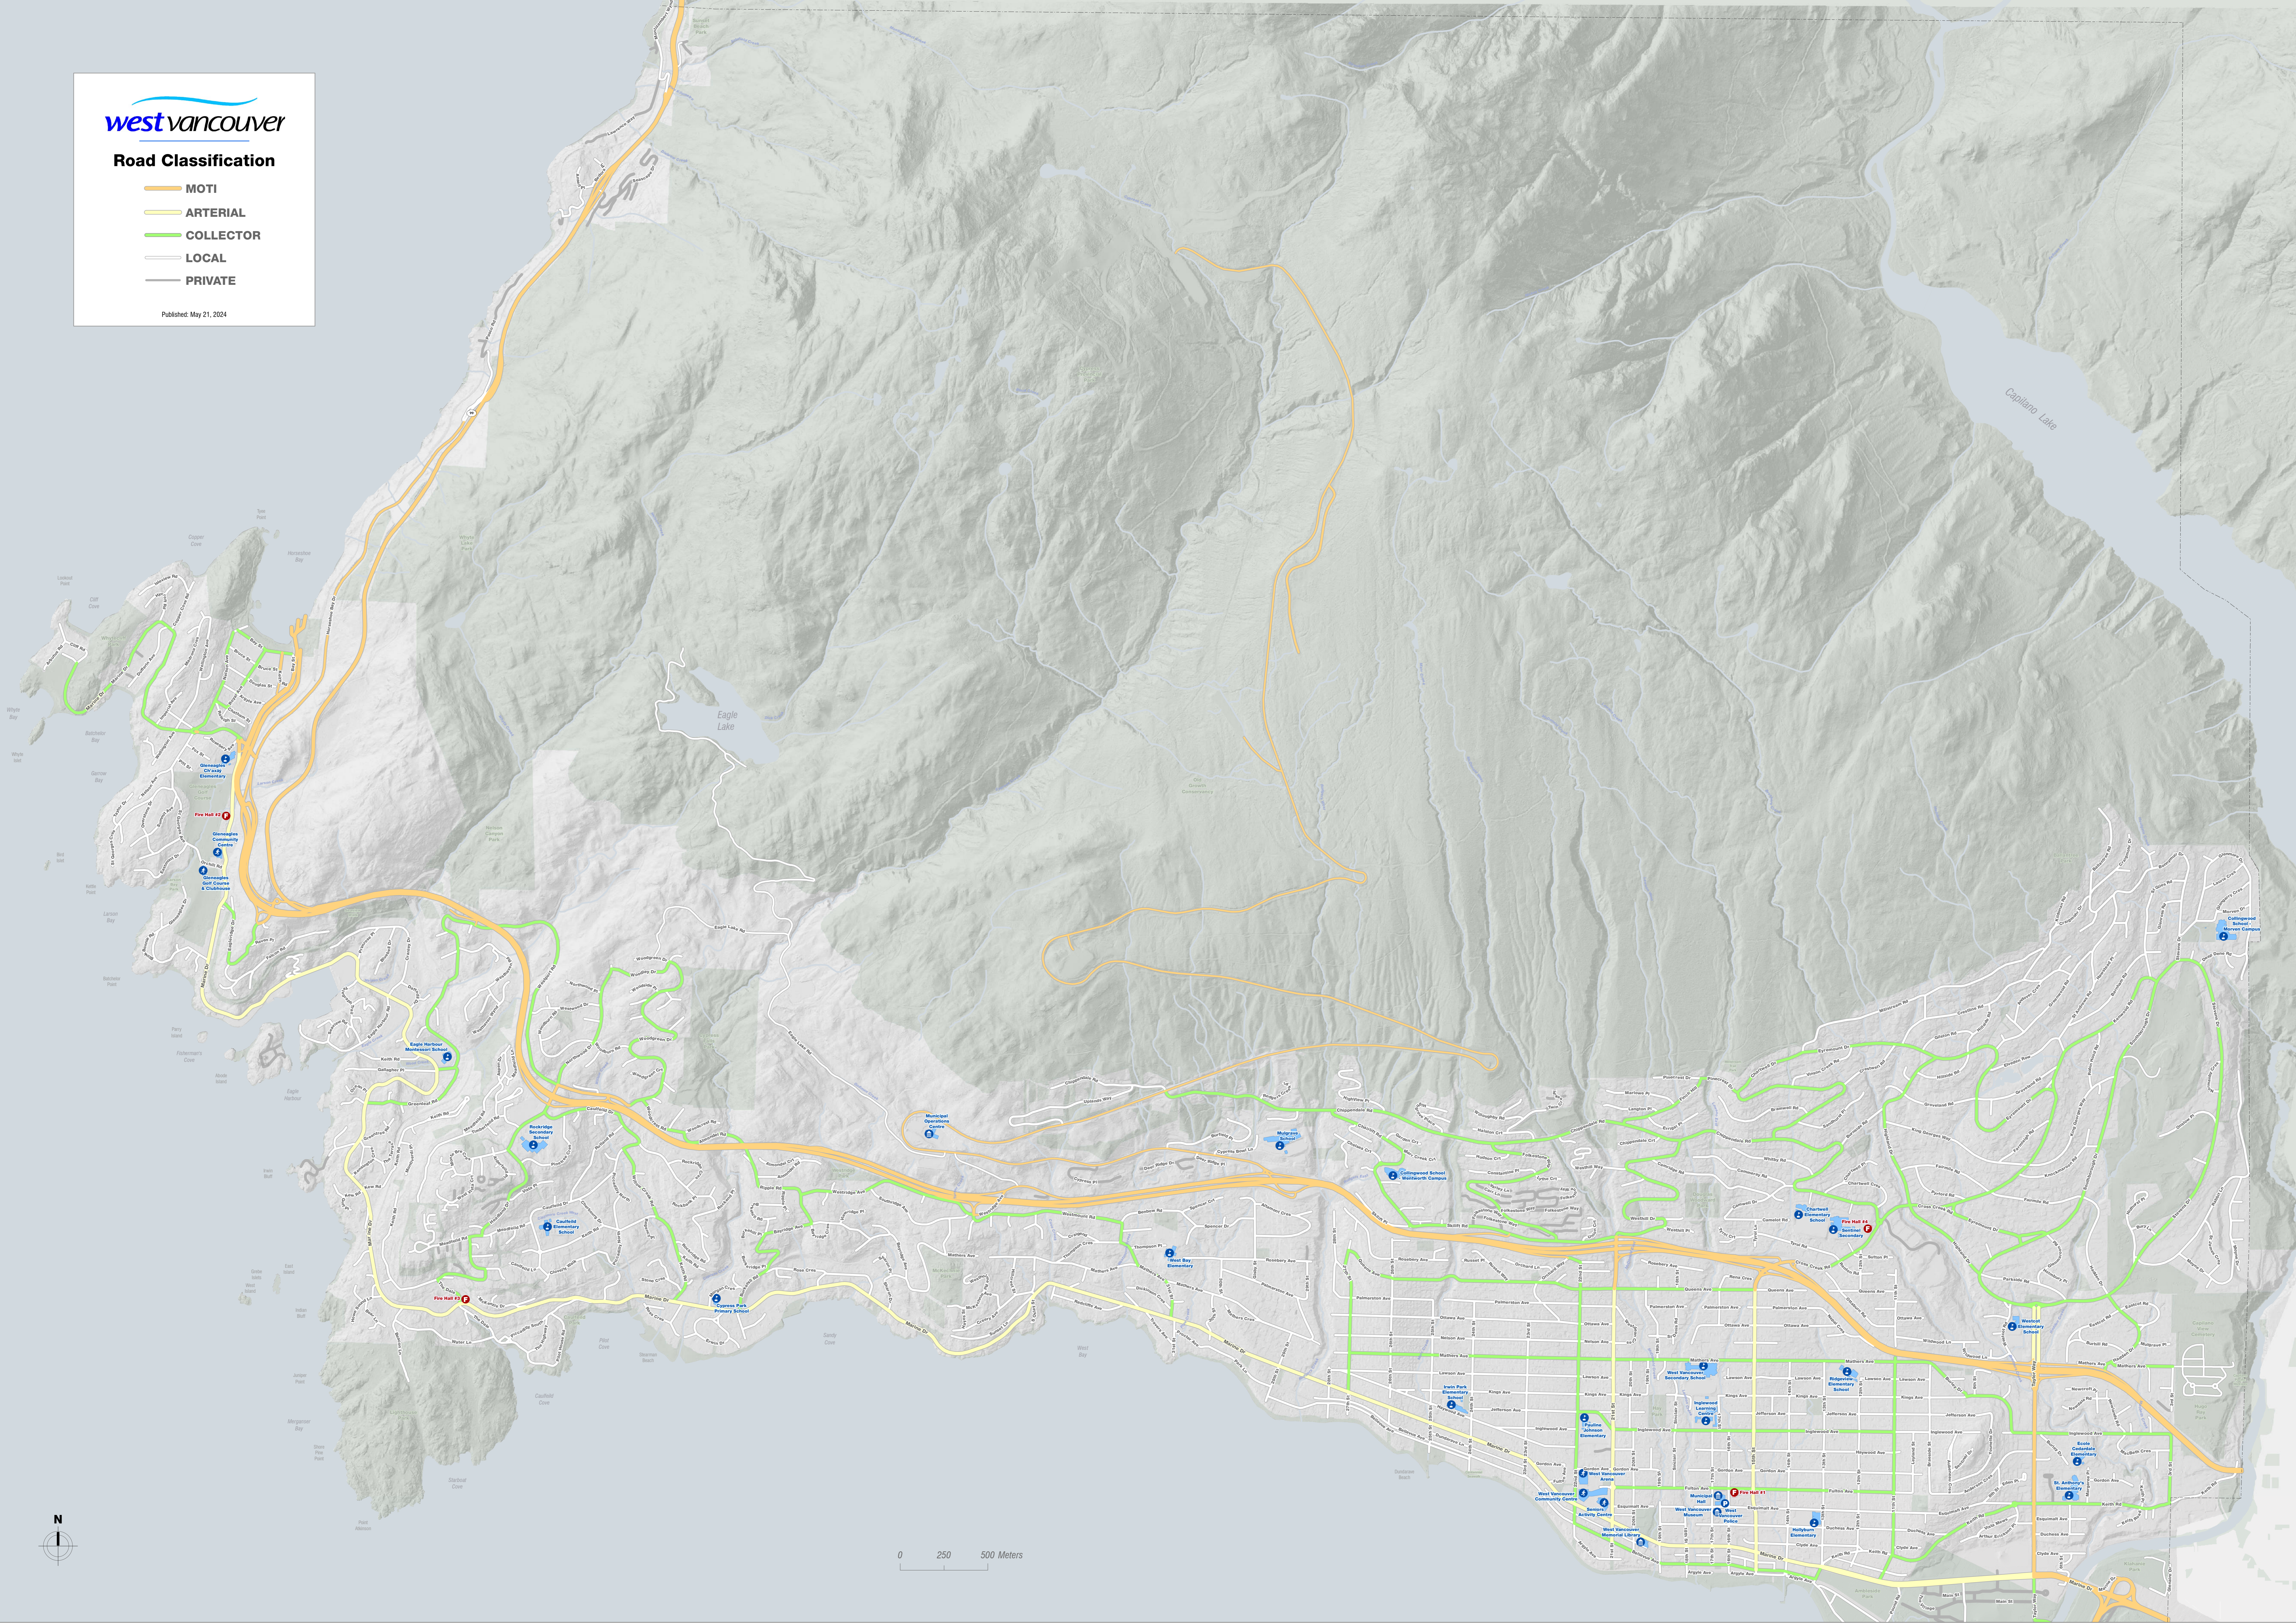

Road Classification

- MOTI
- ARTERIAL
- COLLECTOR
- LOCAL
- PRIVATE

Published: May 21, 2024

0 250 500 Meters