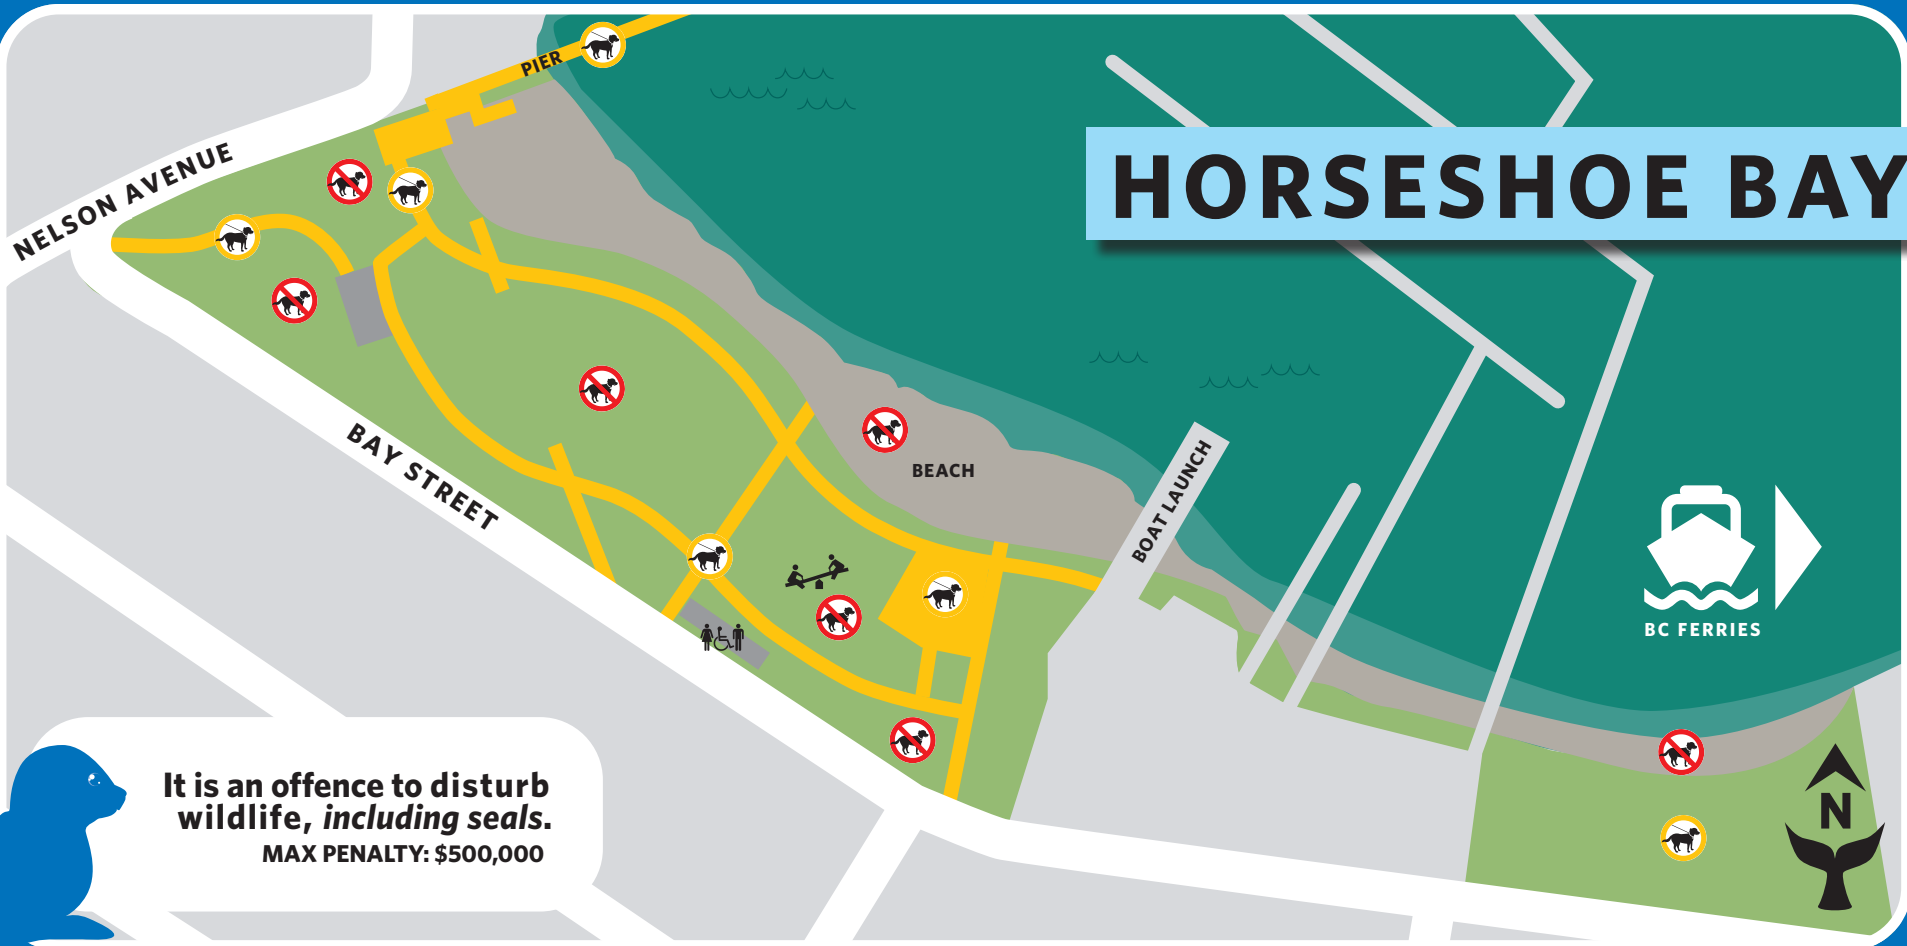

HORSESHOE BAY

It is an offence to disturb wildlife, including seals.
MAX PENALTY: \$500,000

Dogs on leash on paved footpaths and paved areas

No dogs on grass, piers, playgrounds, beaches, or gravel paths

Please pick up after your dog and dispose of waste in the bins provided.