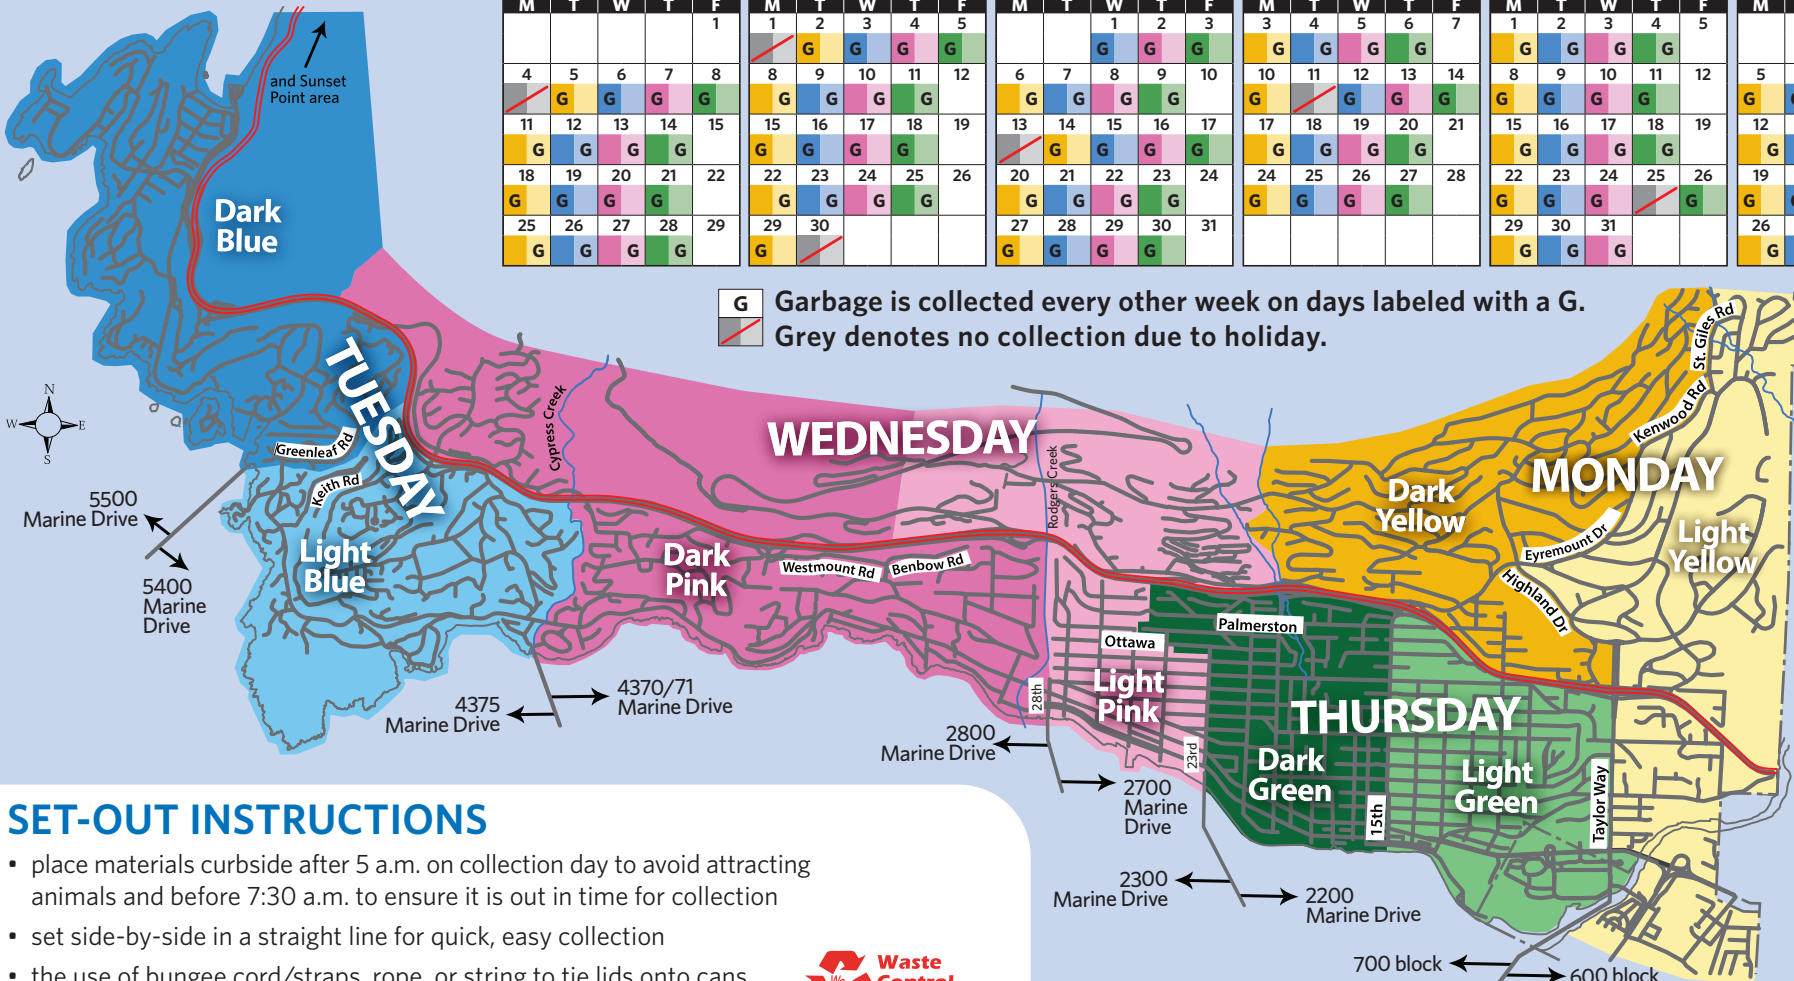

2025 WEST VANCOUVER COLLECTION CALENDAR

DECEMBER 2024					JANUARY 2025					FEBRUARY					MARCH					APRIL					MAY					JUNE					JULY																			
M	T	W	T	F	M	T	W	T	F	M	T	W	T	F	M	T	W	T	F	M	T	W	T	F	M	T	W	T	F	M	T	W	T	F	M	T	W	T	F															
2	3	4	5	6			1	2	3	3	4	5	6	7	3	4	5	6	7	1	2	3	4			1	2	2	3	4	5	6			1	2	3	2	3	4	5	6			1	2	3							
G	G	G	G							G	G	G	G		G	G	G	G		G	G	G	G							G	G	G	G		G	G	G	G							G	G	G	G						
9	10	11	12	13	6	7	8	9	10	10	11	12	13	14	10	11	12	13	14	7	8	9	10	11	5	6	7	8	9	9	10	11	12	13	7	8	9	10	11	9	10	11	12	13	7	8	9	10	11					
G	G	G	G		G	G	G	G		G	G	G	G		G	G	G	G		G	G	G	G		G	G	G	G		G	G	G	G		G	G	G	G		G	G	G	G		G	G	G	G		G	G	G	G	
16	17	18	19	20	13	14	15	16	17	17	18	19	20	21	17	18	19	20	21	14	15	16	17	18	12	13	14	15	16	16	17	18	19	20	14	15	16	17	18	16	17	18	19	20	14	15	16	17	18					
G	G	G	G		G	G	G	G		G	G	G	G		G	G	G	G		G	G	G	G		G	G	G	G		G	G	G	G		G	G	G	G		G	G	G	G		G	G	G	G		G	G	G	G	
23	24	25	26	27	20	21	22	23	24	24	25	26	27	28	24	25	26	27	28	21	22	23	24	25	19	20	21	22	23	23	24	25	26	27	21	22	23	24	25	23	24	25	26	27	21	22	23	24	25					
G	G		G	G	G	G	G	G		G	G	G	G		G	G	G	G		G	G	G	G		G	G	G	G		G	G	G	G		G	G	G	G		G	G	G	G		G	G	G	G						
30	31				27	28	29	30	31						31					28	29	30			26	27	28	29	30	30					28	29	30	31		30					28	29	30	31						
G	G				G	G	G	G							G					G	G	G			G	G	G	G		G					G	G	G	G		G	G	G	G											

G Garbage is collected every other week on days labeled with a G.
 Grey denotes no collection due to holiday.

SET-OUT INSTRUCTIONS

- place materials curbside after 5 a.m. on collection day to avoid attracting animals and before 7:30 a.m. to ensure it is out in time for collection
- set side-by-side in a straight line for quick, easy collection
- the use of bungee cord/straps, rope, or string to tie lids onto cans is prohibited and will result in your materials not being collected

COLLECTED WEEKLY

Green Can

Yard trimmings

Recycling

COLLECTED EVERY OTHER WEEK

Garbage