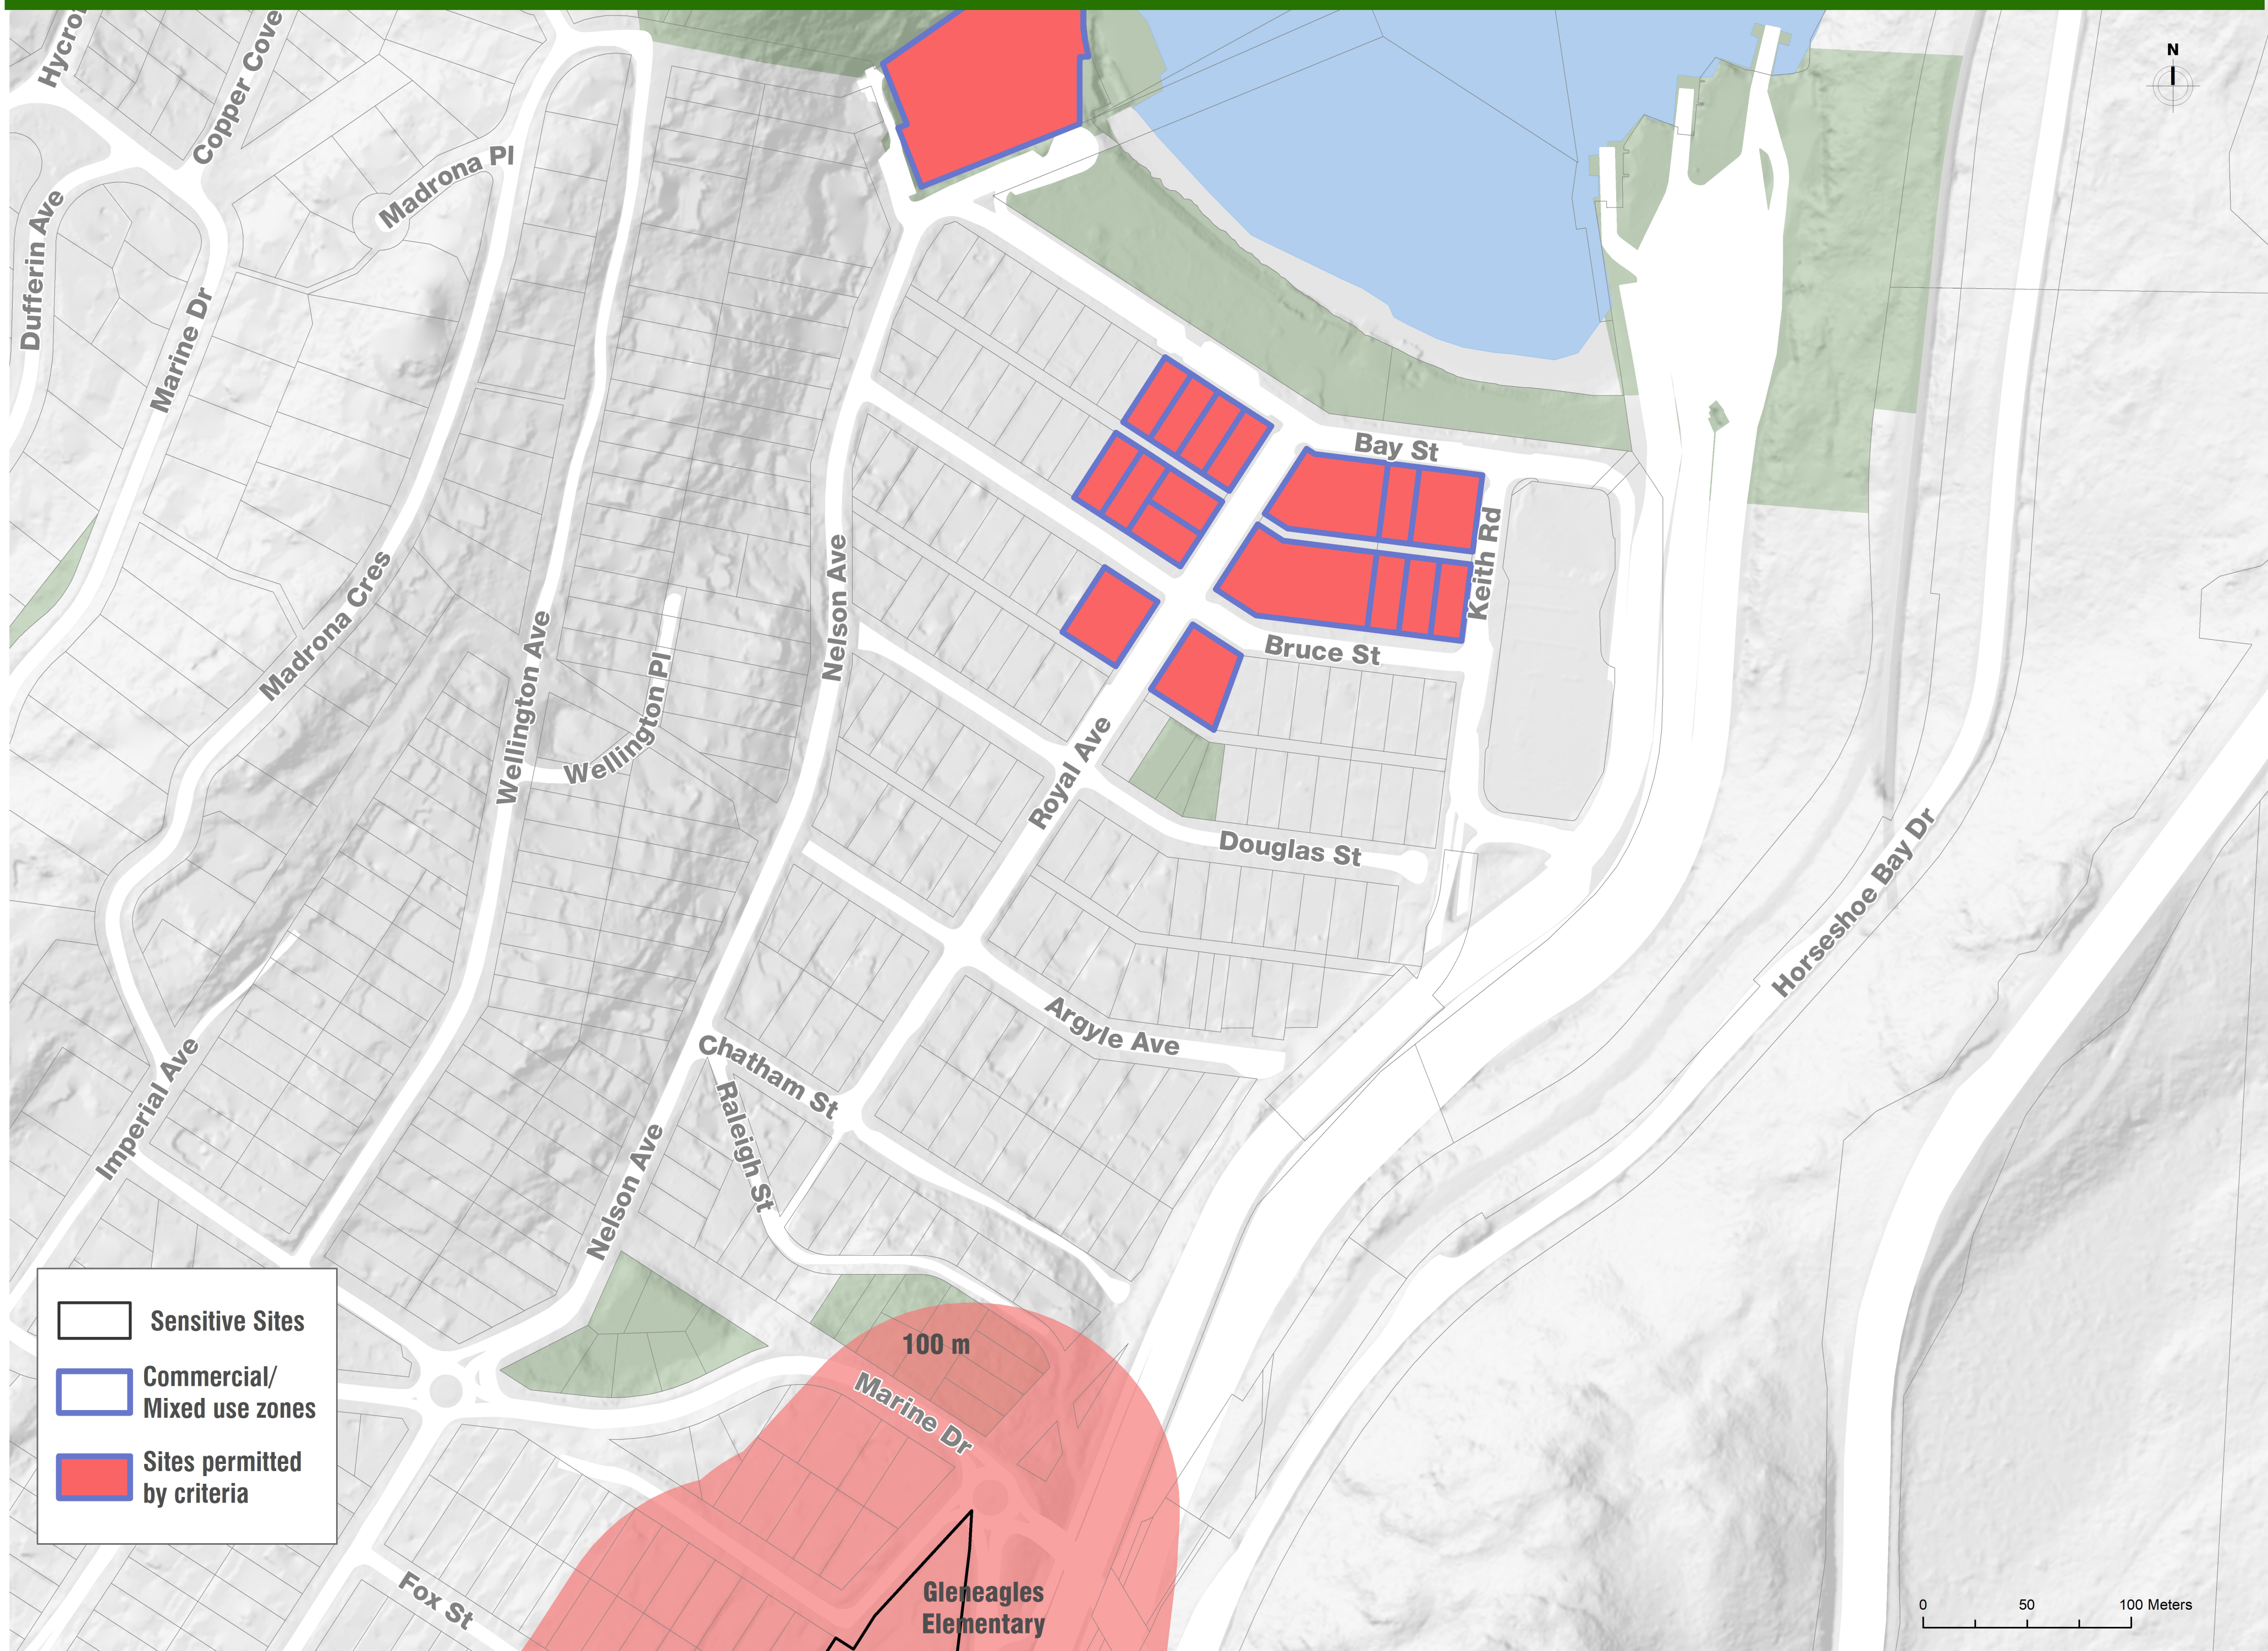

Horseshoe Bay

-  Sensitive Sites
-  Commercial/
Mixed use zones
-  Sites permitted
by criteria

0 50 100 Meters