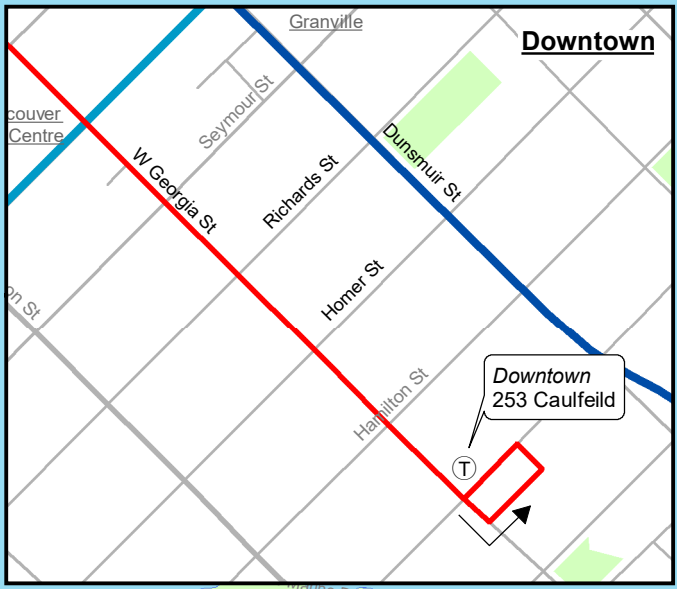

253 Caulfeild/ Park Royal/ Vancouver (temp) &

June 2019

west vancouver
TRANSIT

For route and schedule information, visit www.translink.ca

TRANS LINK

CMBC Service Planning

Created By:

LEGEND

-  Regular Routing
-  Limited Service Routing
-  Millennium Line
-  Expo Line
-  Canada Line
-  West Coast Express
-  SeaBus/Ferry
-  Route Terminus/Scheduled Stop
-  SkyTrain/Canada Line/West Coast Express Station

Park Royal
253 Caulfeild
253 Vancouver

Park Royal

Downtown
- See inset