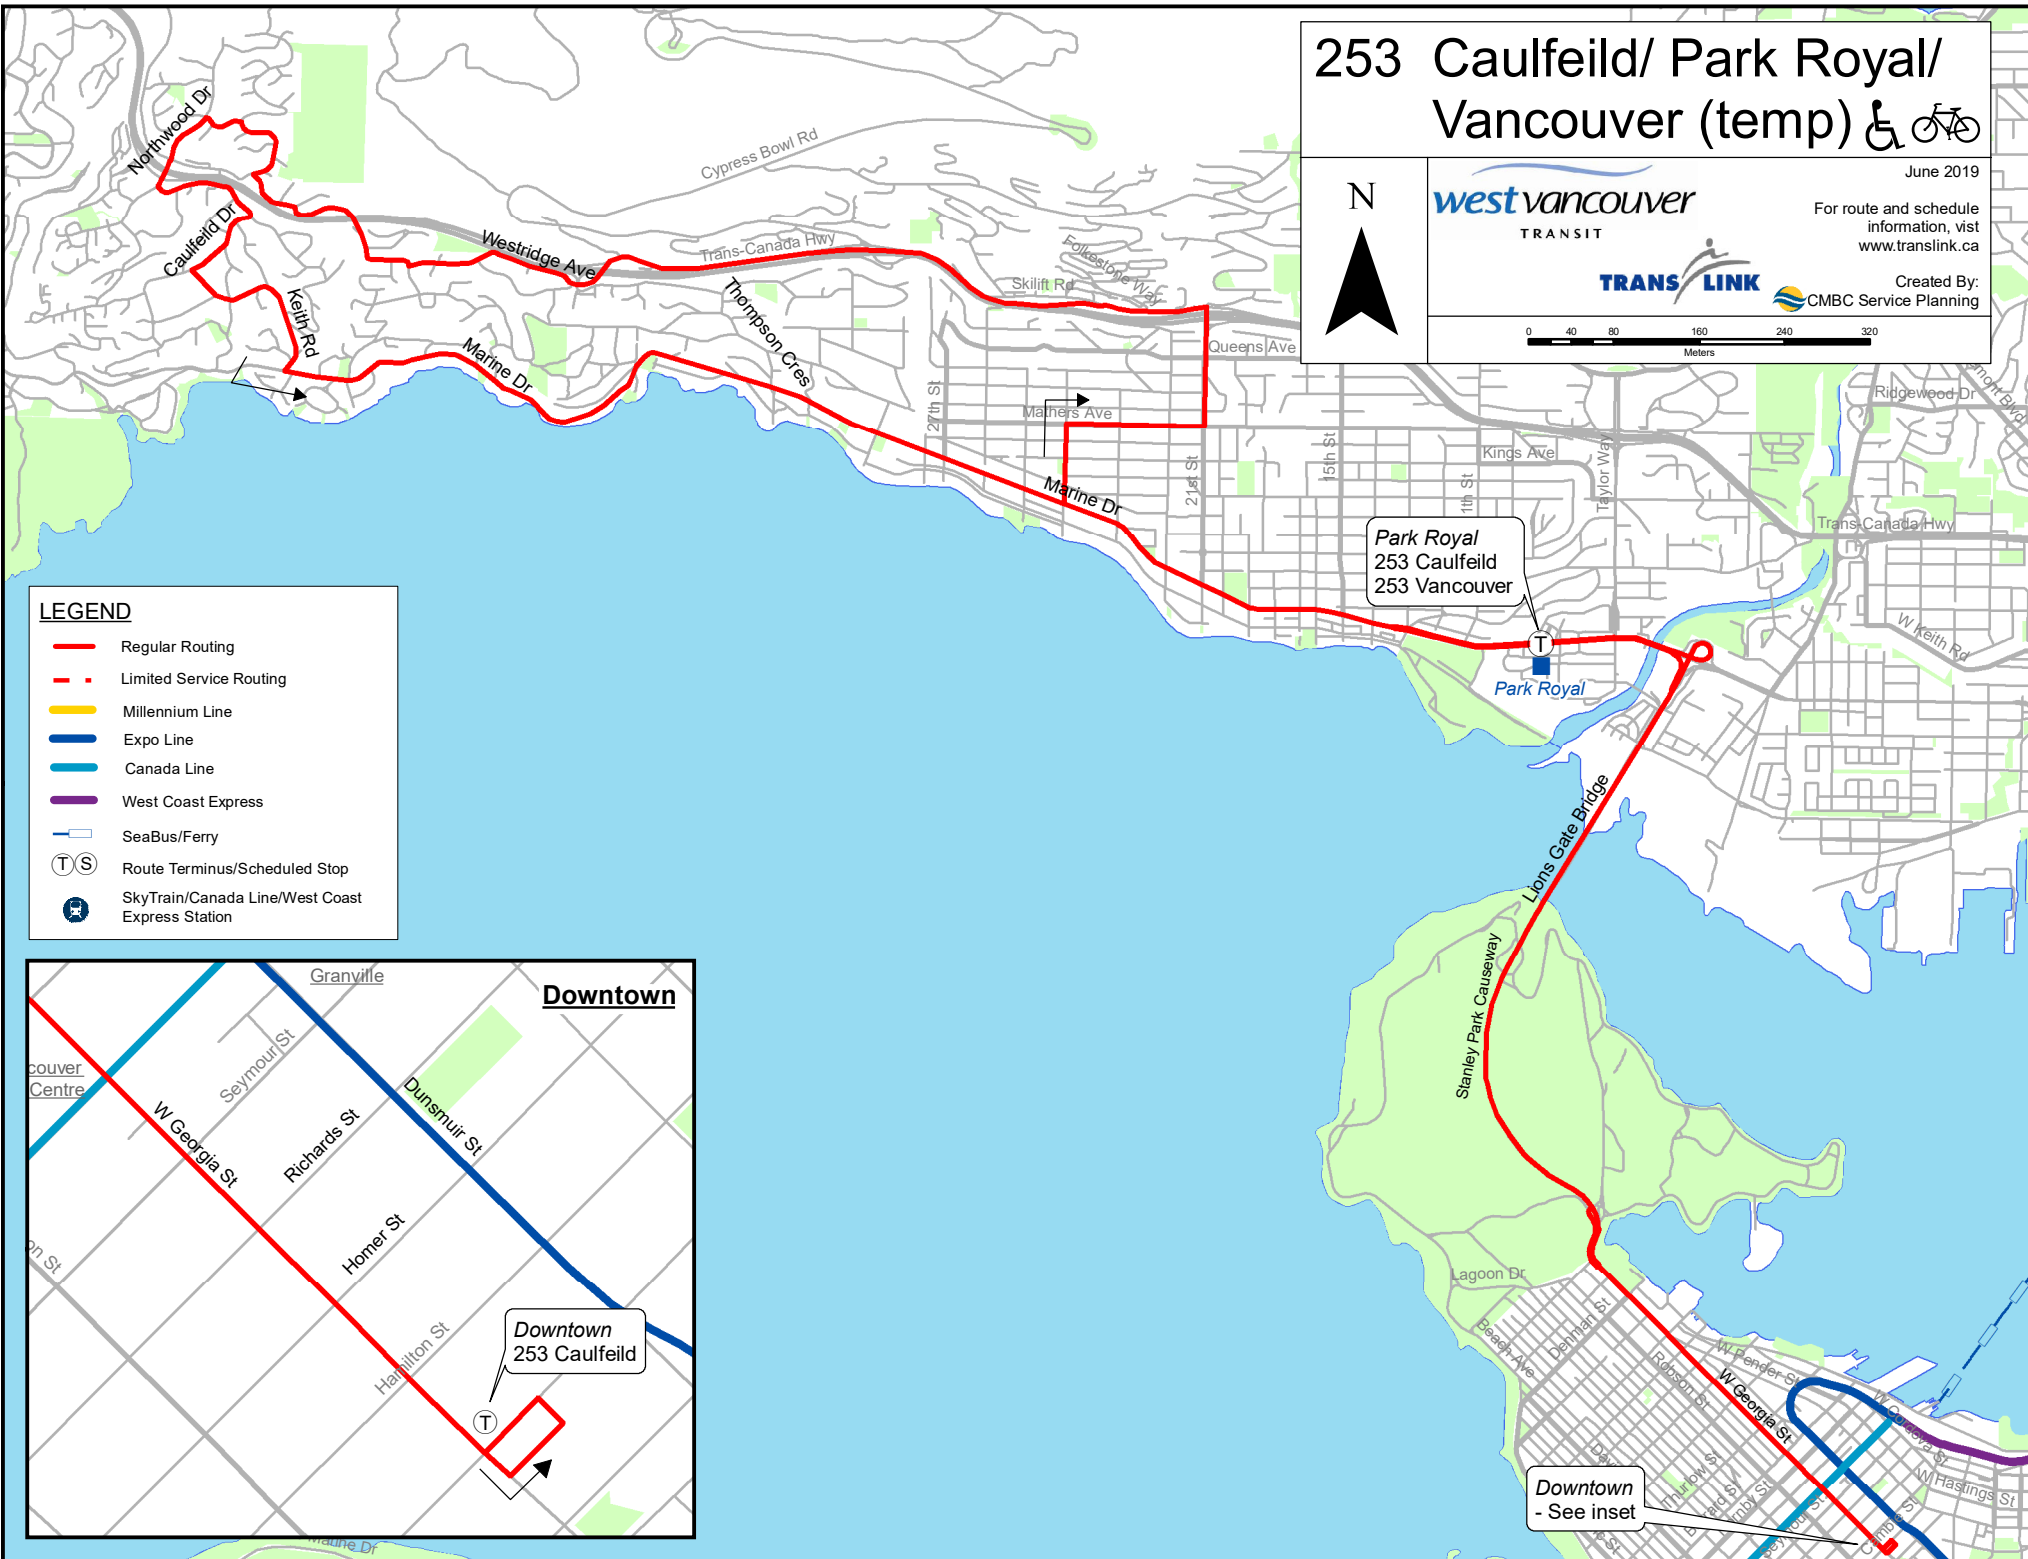

253 Caulfeild/ Park Royal/ Vancouver (temp) &

June 2019

west vancouver
TRANSIT

For route and schedule information, visit www.translink.ca

TRANS LINK

CMBC Service Planning

Created By:

LEGEND

-  Regular Routing
-  Limited Service Routing
-  Millennium Line
-  Expo Line
-  Canada Line
-  West Coast Express
-  SeaBus/Ferry
-  Route Terminus/Scheduled Stop
-  SkyTrain/Canada Line/West Coast Express Station

Park Royal
253 Caulfeild
253 Vancouver

Park Royal

Downtown
- See inset