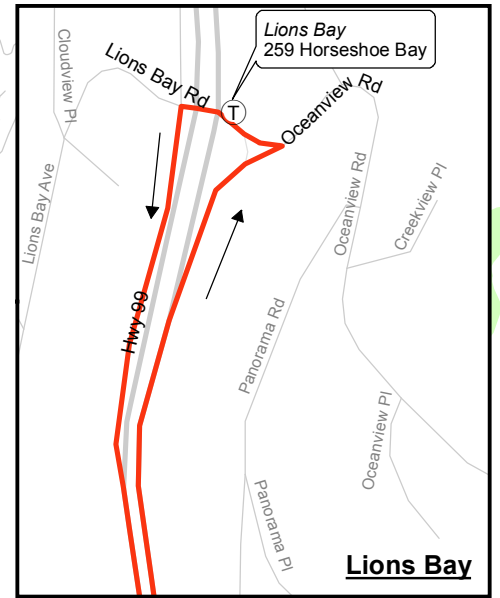

259 Lions Bay/ Horseshoe Bay

January 2013

west vancouver
TRANSIT

For route and schedule
information, visit
www.translink.ca

Created By:
CMBC Service Planning

Lions Bay
- See Inset

Lions Bay

Bowen Island

Legend

- Regular Routing
- Sea Bus/Ferry
- (T/S) Route Terminus/Scheduled Stop

Langdale Ferry

Bowen Island Ferry
Departure Bay
Nanaimo Ferry

Horseshoe Bay
- See Inset