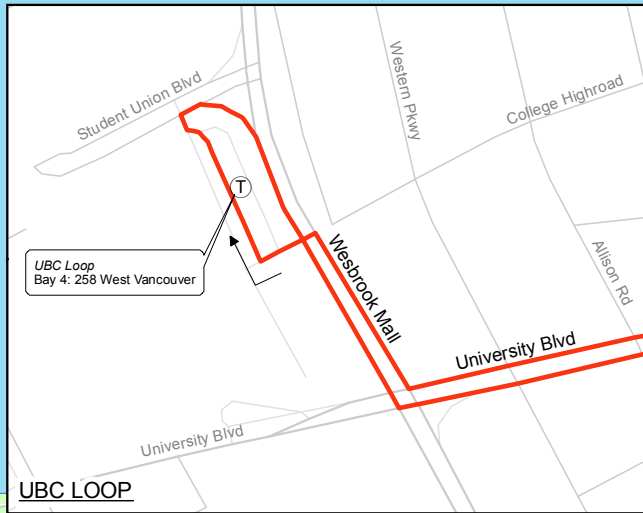

258 UBC/ West Vancouver

September 2009

For route and schedule information, visit www.translink.bc.ca

Created By:
CMBC Service Planning

Legend

- Skytrain
- Expo Line
 - Millennium Line
 - Canada Line
- West Coast Express
- Sea Bus/Ferry
- Route Terminus/Scheduled Stop
- Skytrain Station
 - West Coast Express Station

U.B.C. - See inset

Downtown - See inset