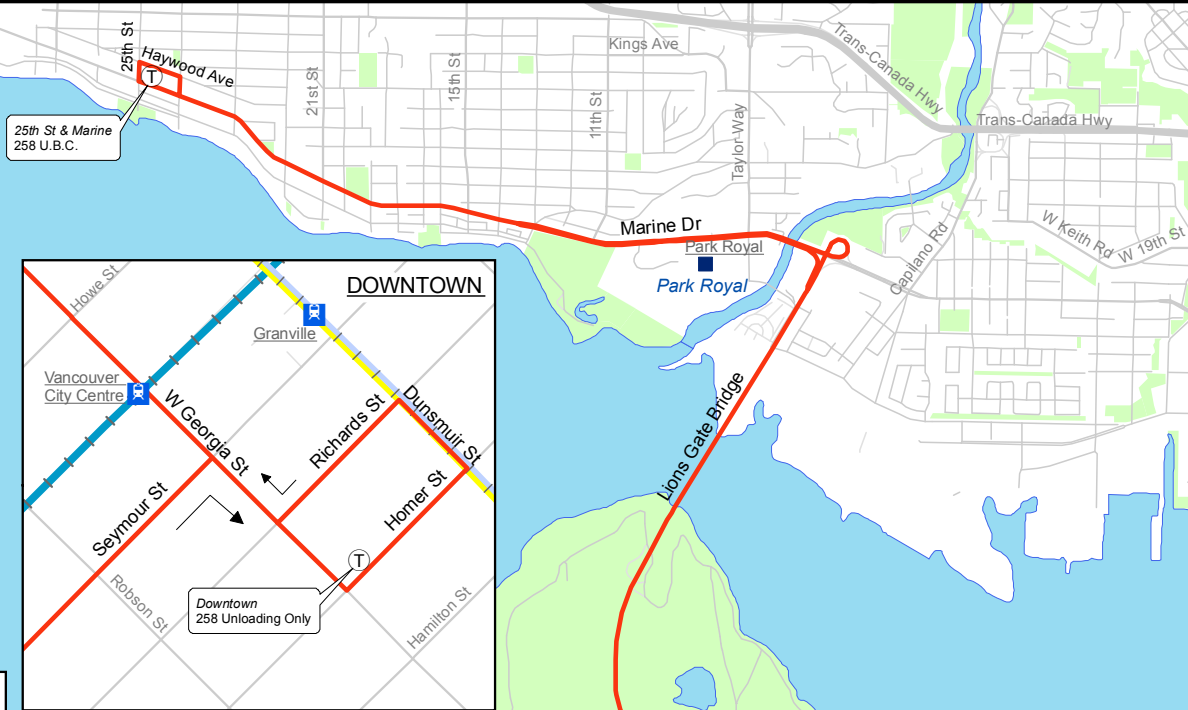

258 UBC/ West Vancouver

September 2009

For route and schedule information, visit www.translink.bc.ca

Created By:
CMBC Service Planning

Legend

- Skytrain
- Expo Line
 - Millennium Line
 - Canada Line
- West Coast Express
- Sea Bus/Ferry
- Route Terminus/Scheduled Stop
- Skytrain Station
 - West Coast Express Station

U.B.C. - See inset

Downtown - See inset