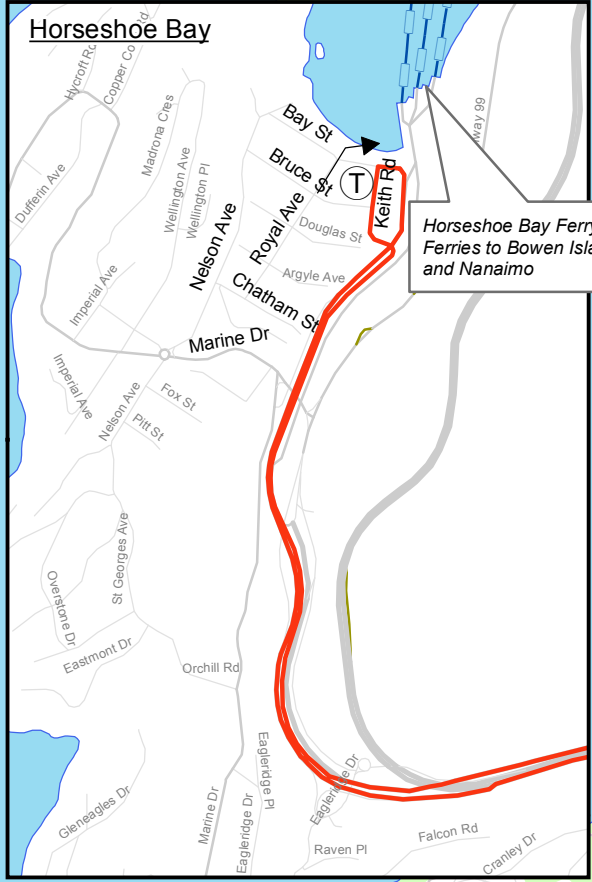

257 Horseshoe Bay Express/ Vancouver

May 2016

For route and schedule information, visit www.translink.ca

Created By:
CMBC Service Planning

Legend

- Regular Routing
- Skytrain
 - Expo Line
 - Millennium Line
 - Canada Line
- +— West Coast Express
- SeaBus/Ferry
- T Route Terminus

Horseshoe Bay Ferry Terminal:
Ferries to Bowen Island, Langdale,
and Nanaimo