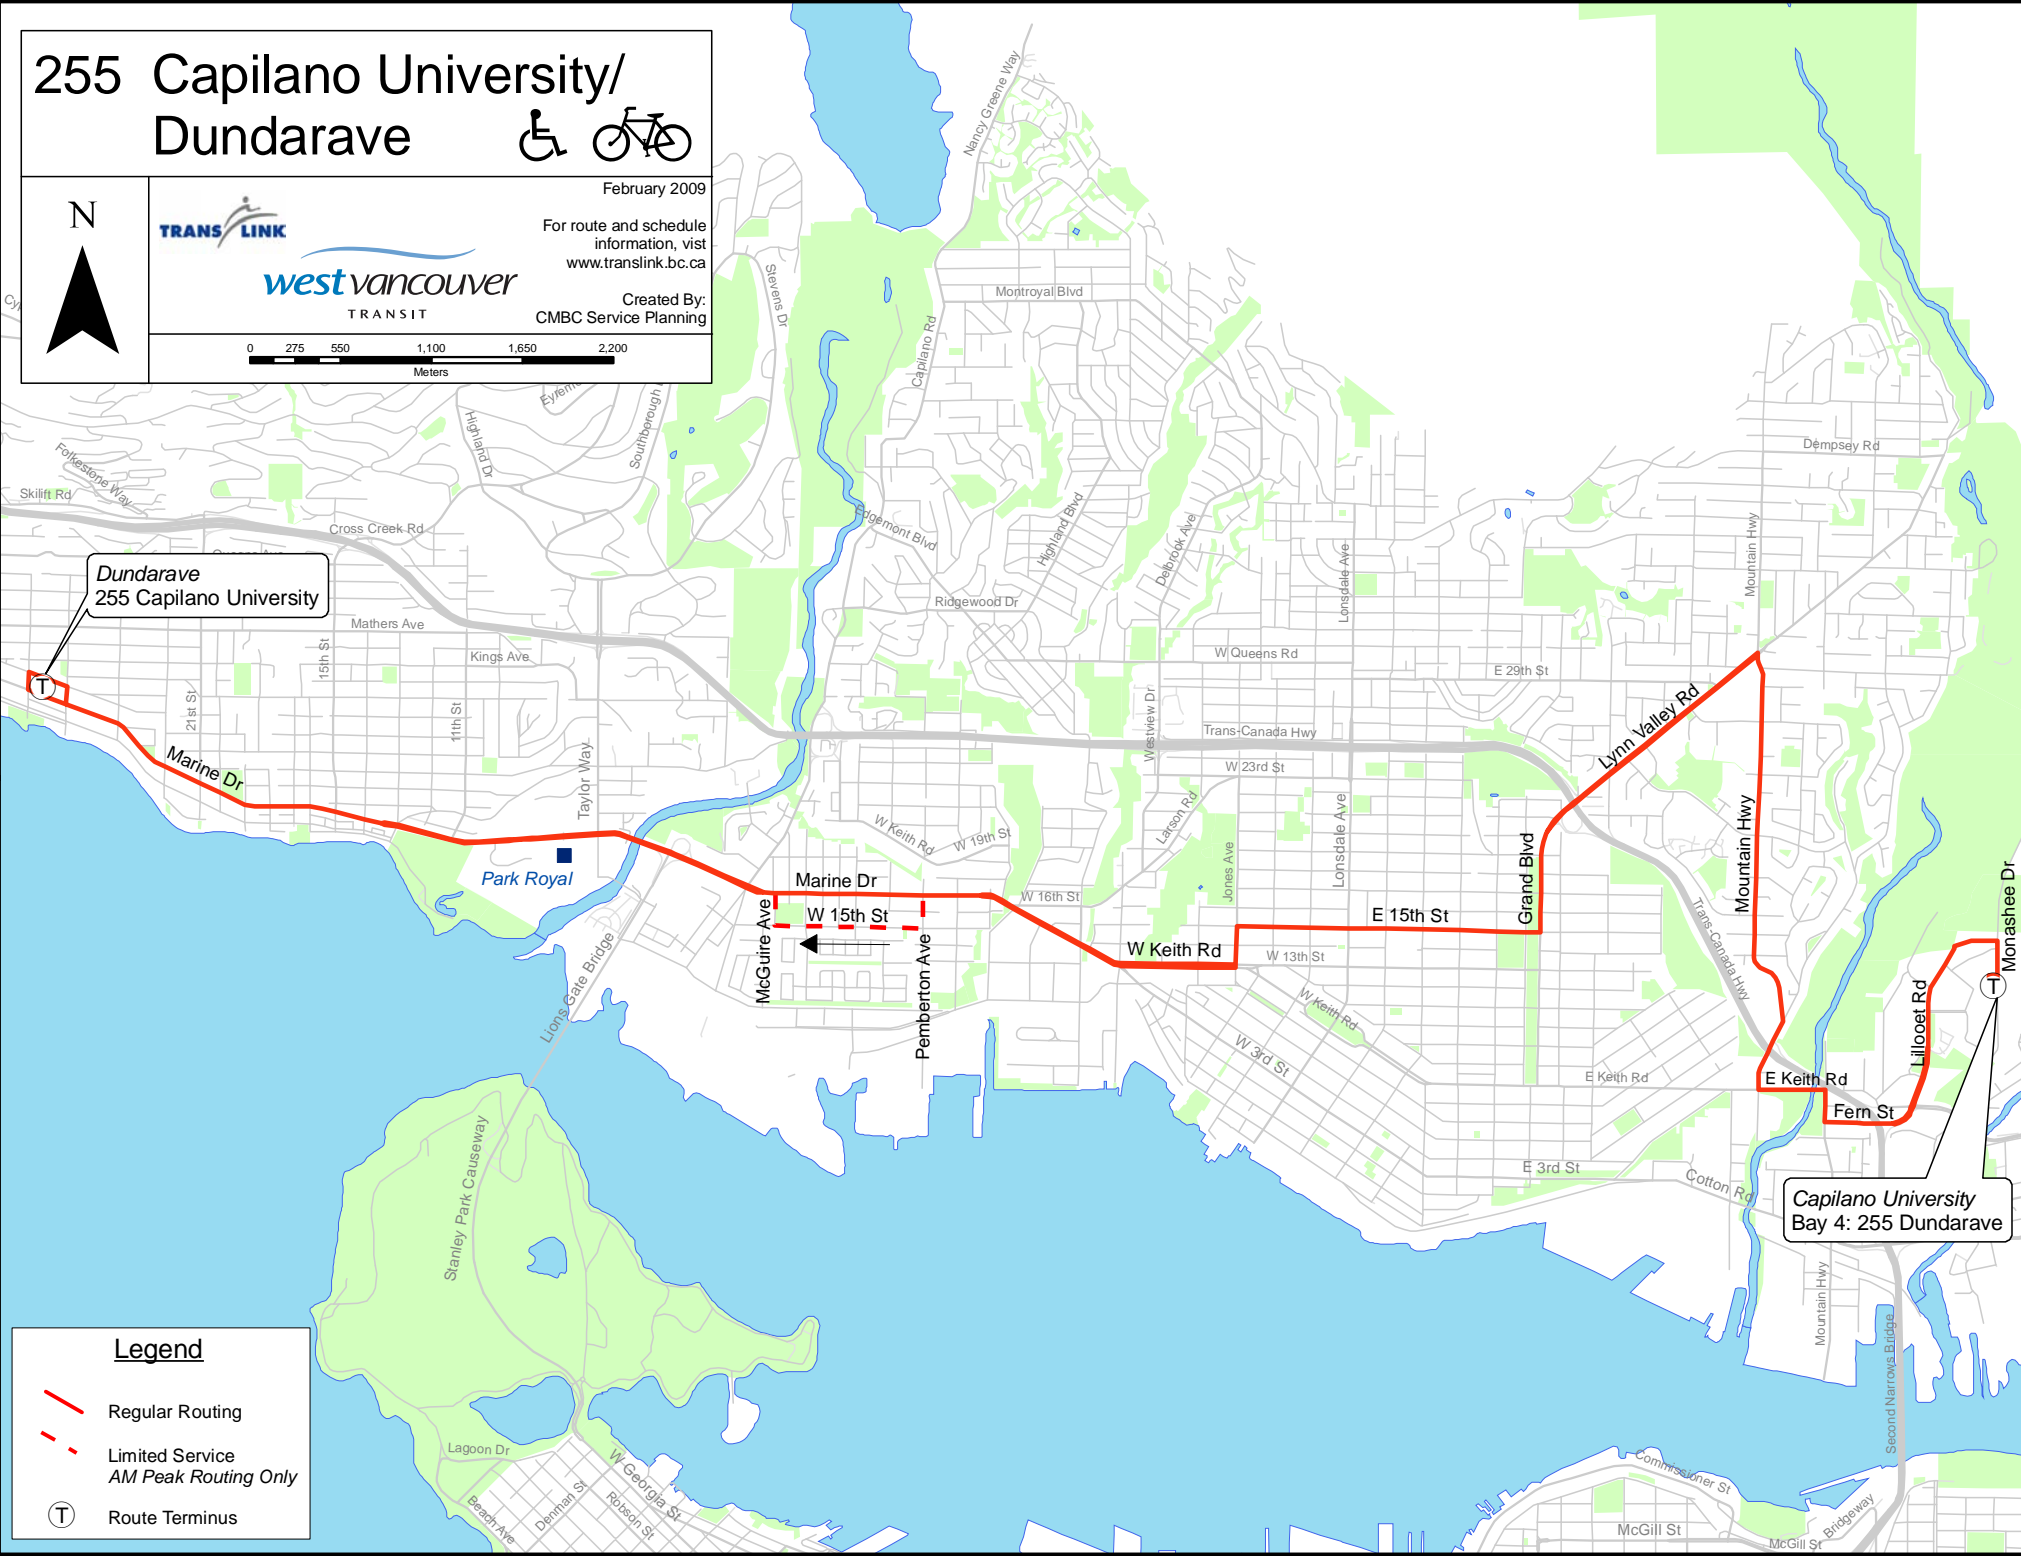

255 Capilano University/ Dundarave

February 2009

For route and schedule information, visit www.translink.bc.ca

Created By:
CMBC Service Planning

Dundarave
255 Capilano University

Capilano University
Bay 4: 255 Dundarave

Legend

- Regular Routing
- Limited Service
AM Peak Routing Only
- Route Terminus