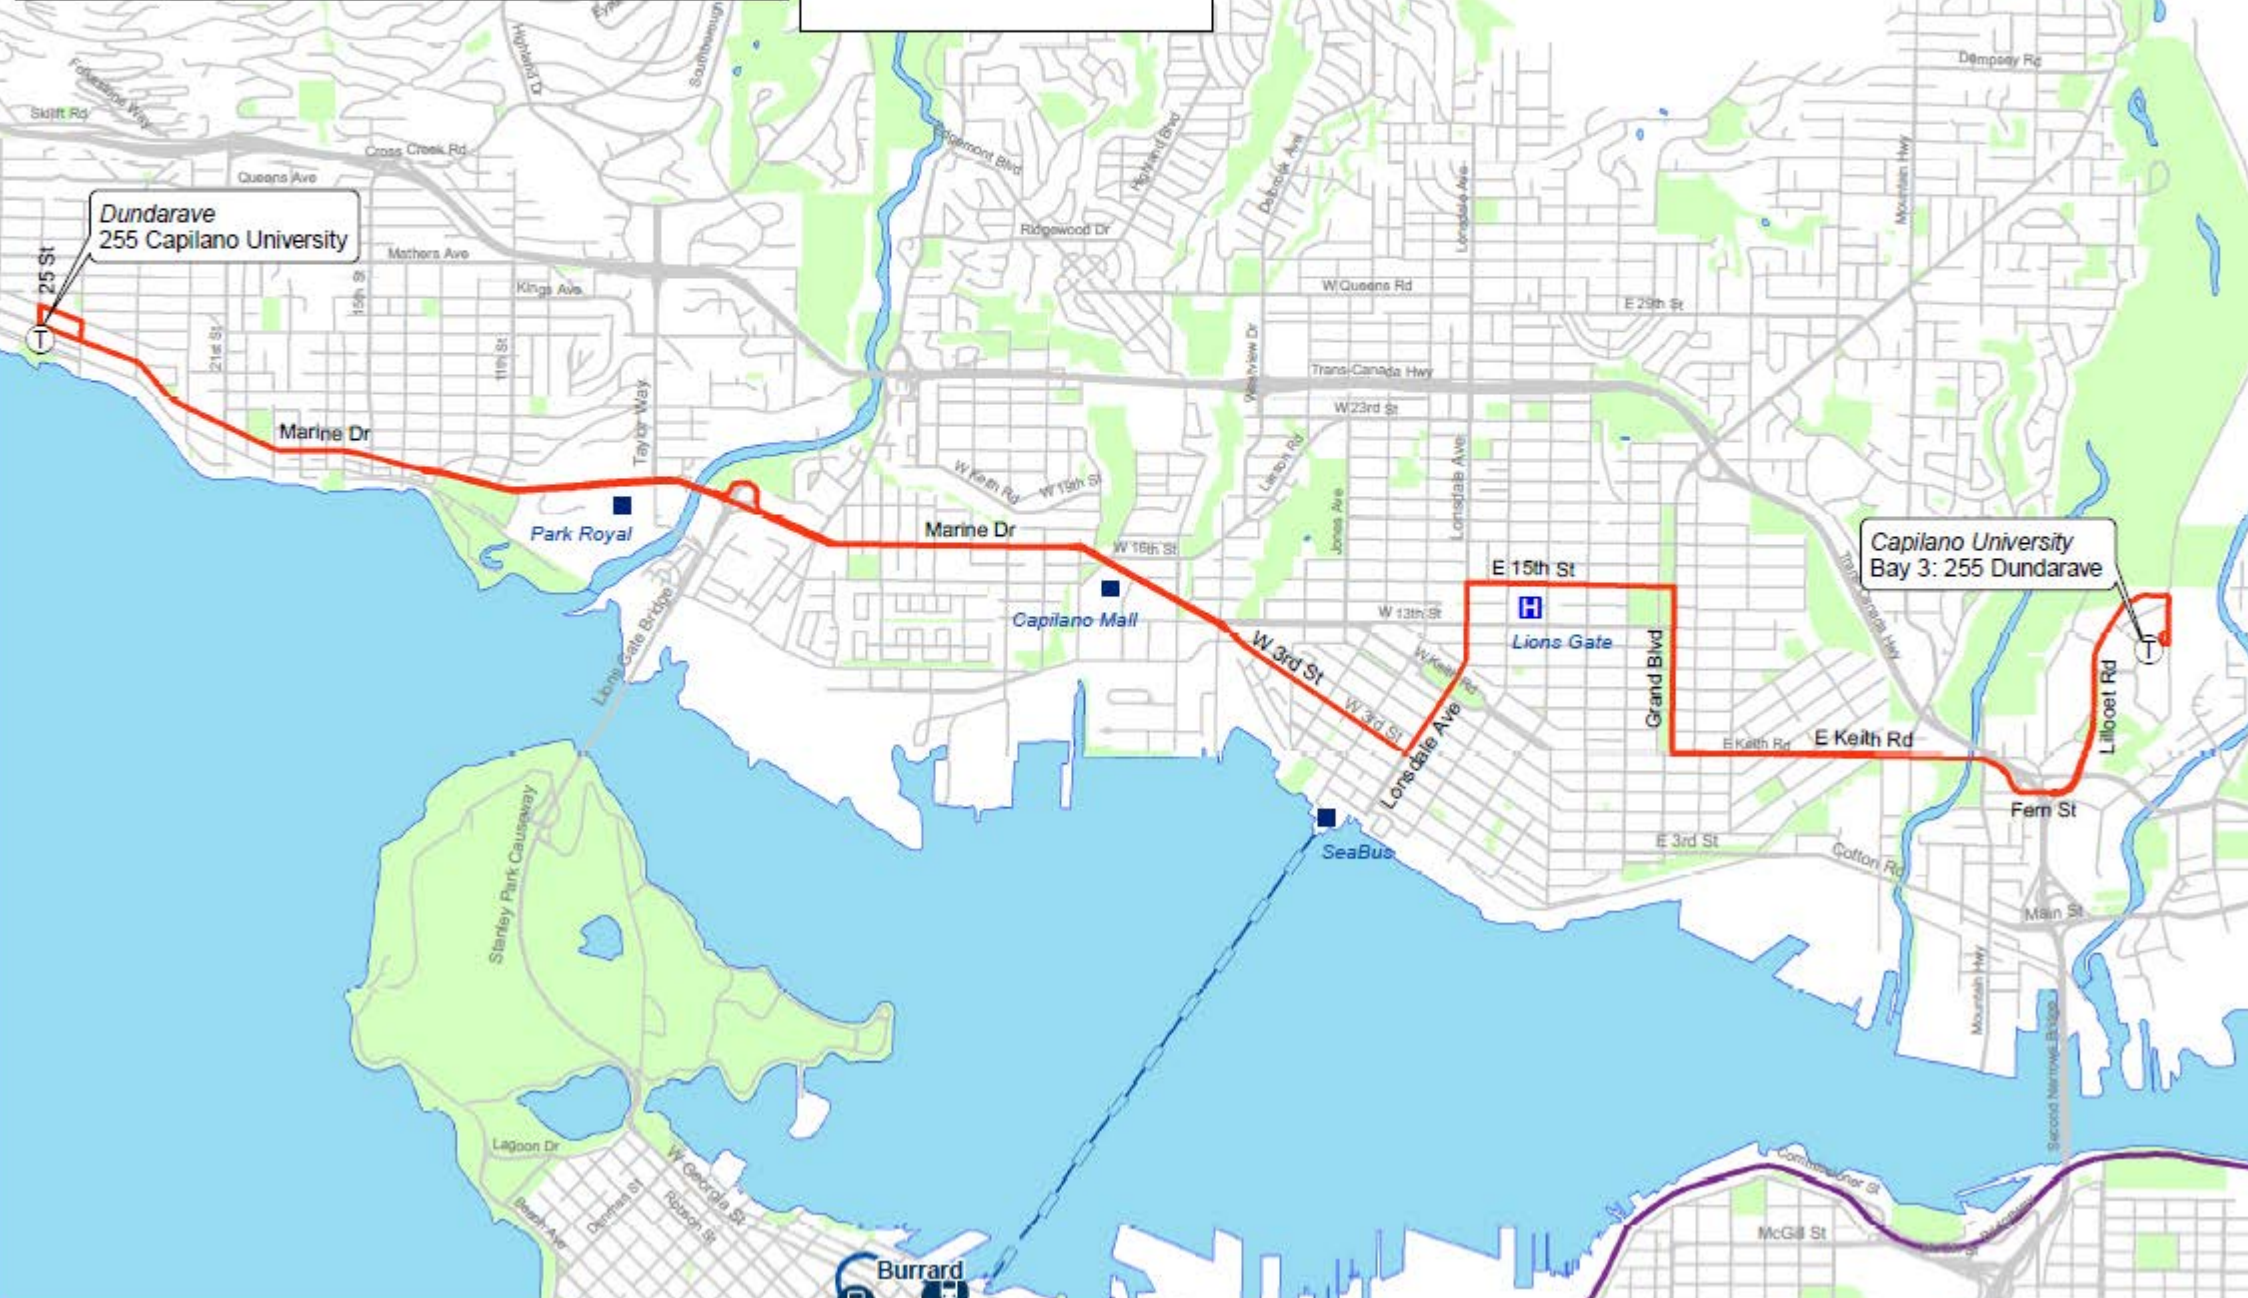

# 255 Capilano University/ Dundarave

April 2020

For route and schedule information, visit [www.translink.ca](http://www.translink.ca)

Created By:  
CMBC Service Planning

## LEGEND

- Regular Routing
- - Limited Service Routing
- Millennium Line
- Expo Line
- Canada Line
- West Coast Express
- SeaBus/Ferry
- T Route Terminus/Scheduled Stop
- R SkyTrain/Canada Line/West Coast Express Station

N

**west vancouver**  
TRANSIT

Dundarave  
255 Capilano University

Capilano University  
Bay 3: 255 Dundarave