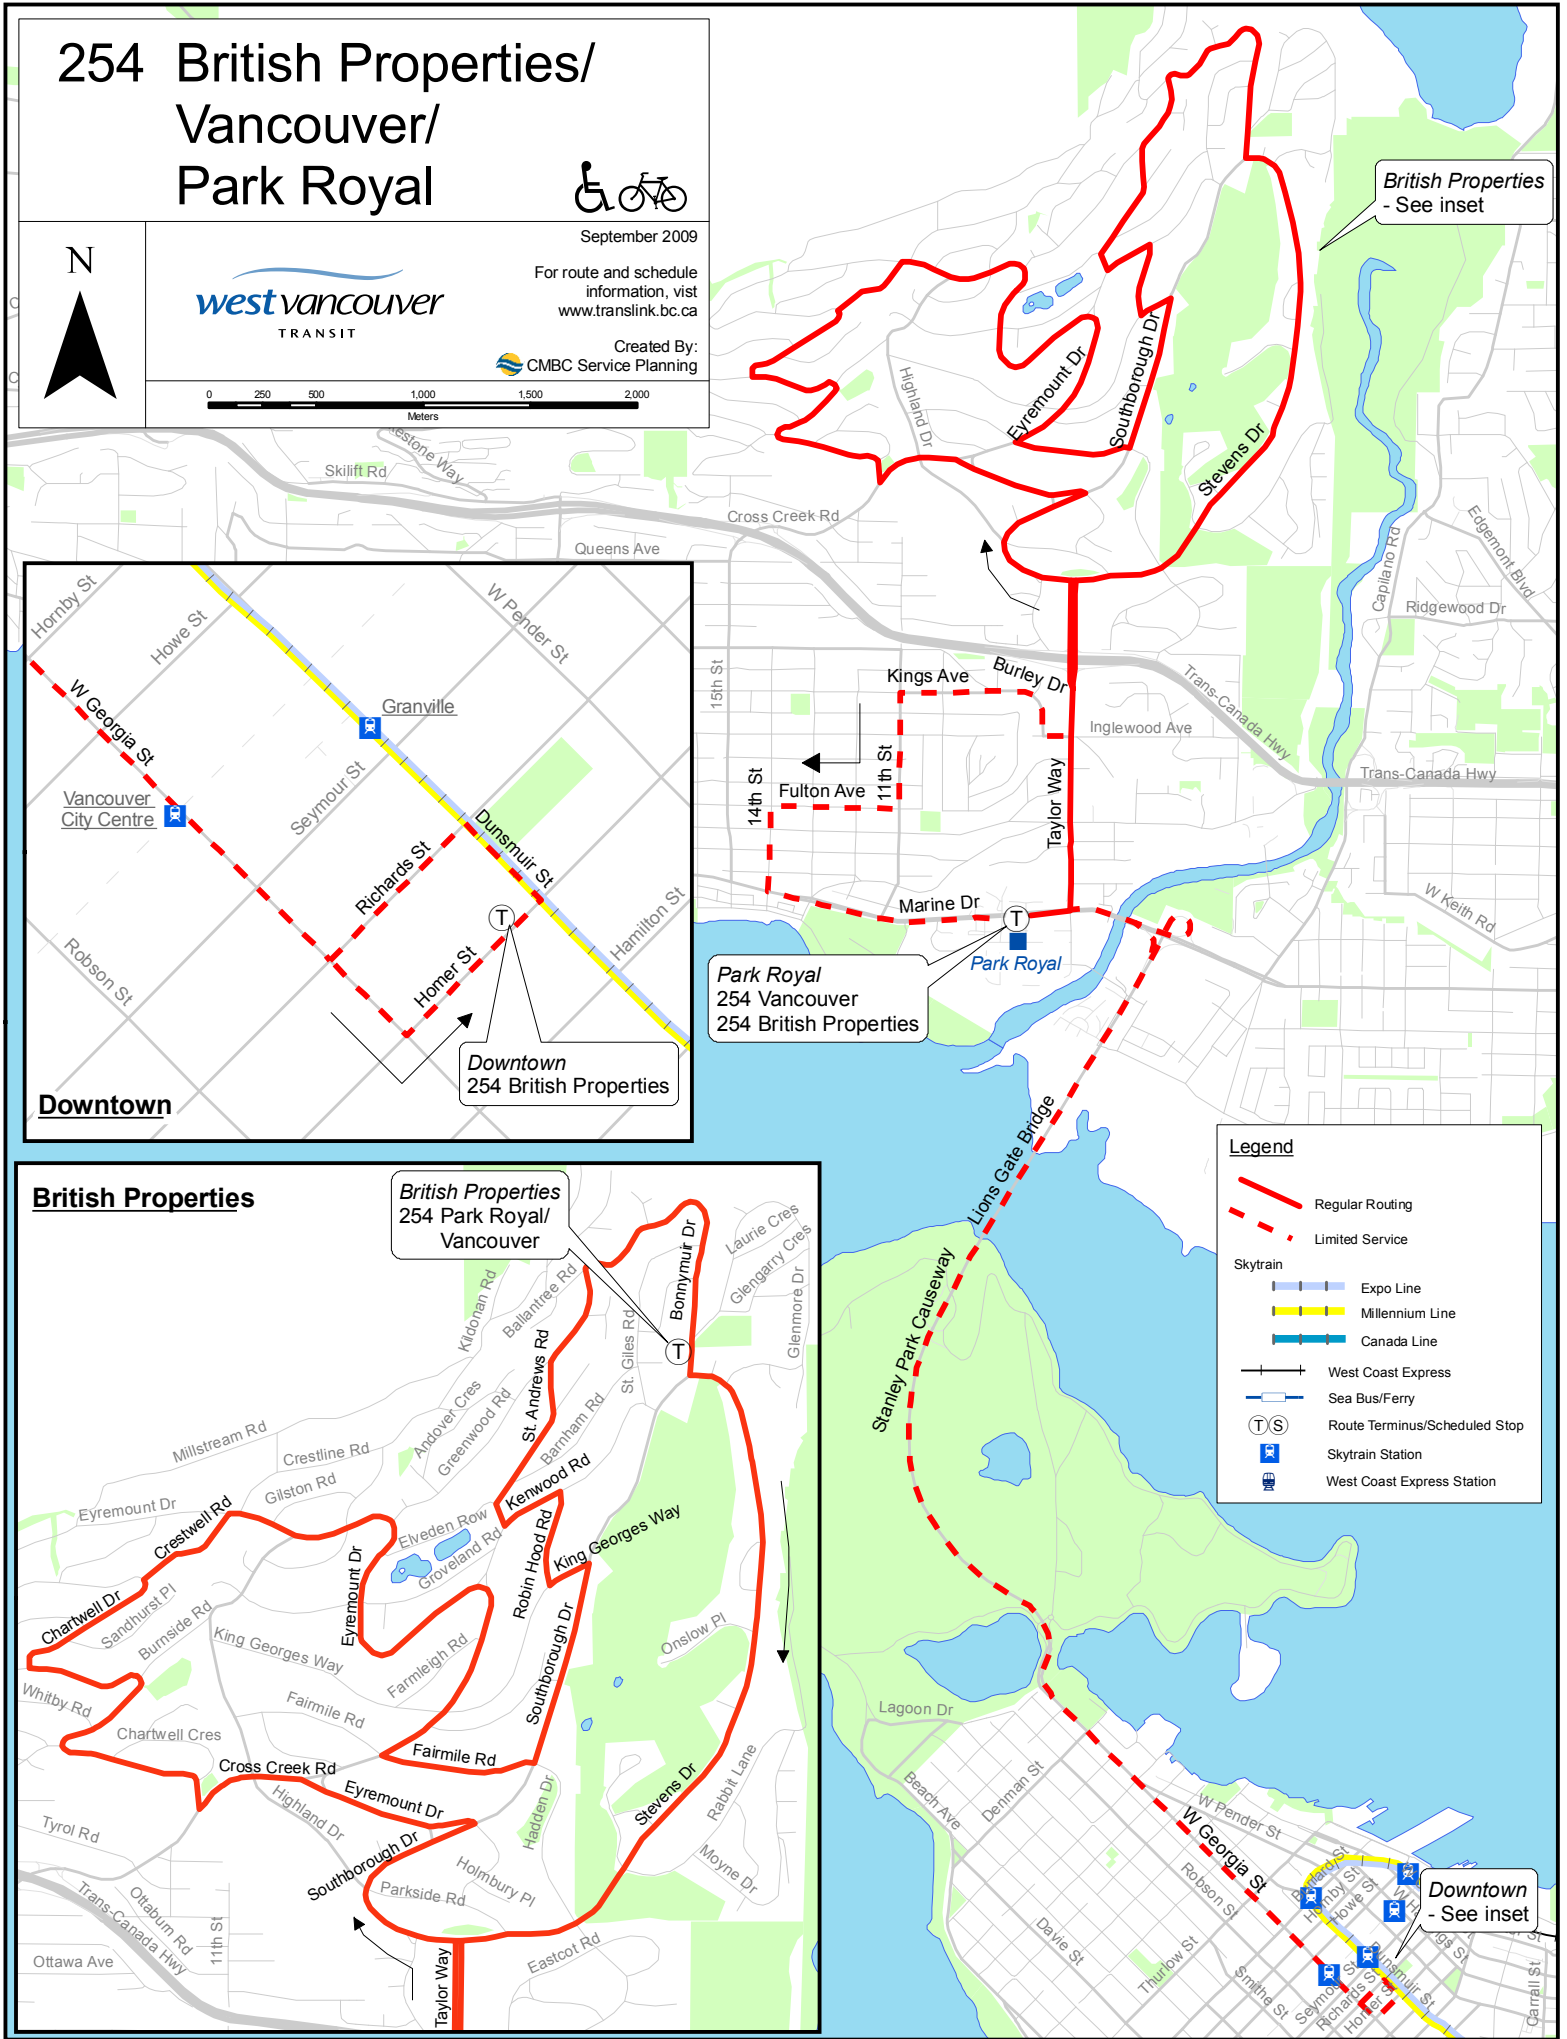

254 British Properties/ Vancouver/ Park Royal

September 2009

For route and schedule information, visit www.translink.bc.ca

Created By:
CMBC Service Planning

British Properties - See inset

Park Royal
254 Vancouver
254 British Properties

Legend

- Regular Routing
- - - Limited Service
- Skytrain**
- Expo Line
- Millennium Line
- Canada Line
- West Coast Express
- Sea Bus/Ferry
- T Route Terminus/Scheduled Stop
- S Skytrain Station
- W West Coast Express Station

Downtown - See inset