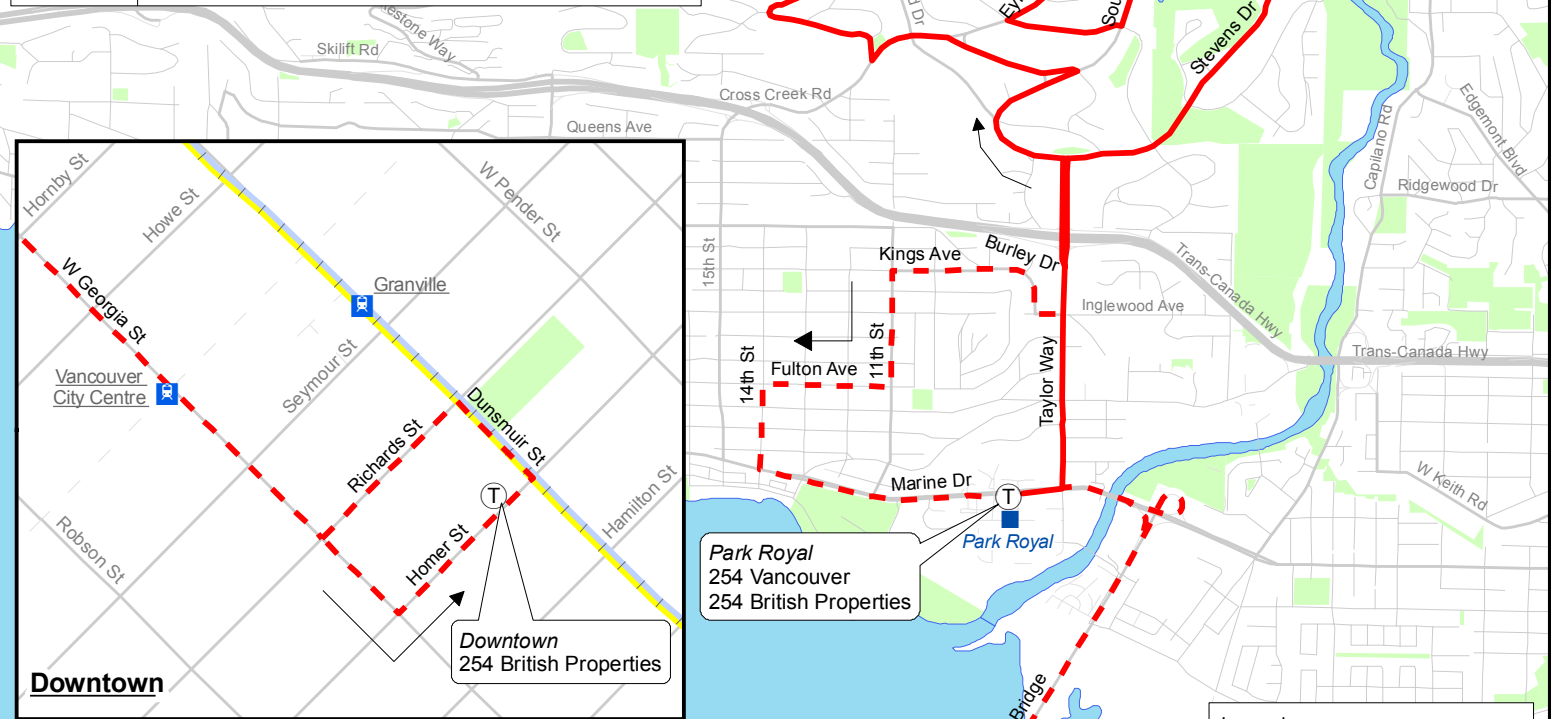

254 British Properties/ Vancouver/ Park Royal

September 2009

For route and schedule information, visit www.translink.bc.ca

Created By:

British Properties - See inset

Park Royal
254 Vancouver
254 British Properties

Downtown

Downtown
254 British Properties

Legend

- Regular Routing
- Limited Service
- Skytrain**
- Expo Line
- Millennium Line
- Canada Line
- West Coast Express
- Sea Bus/Ferry
- Route Terminus/Scheduled Stop
- Skytrain Station
- West Coast Express Station