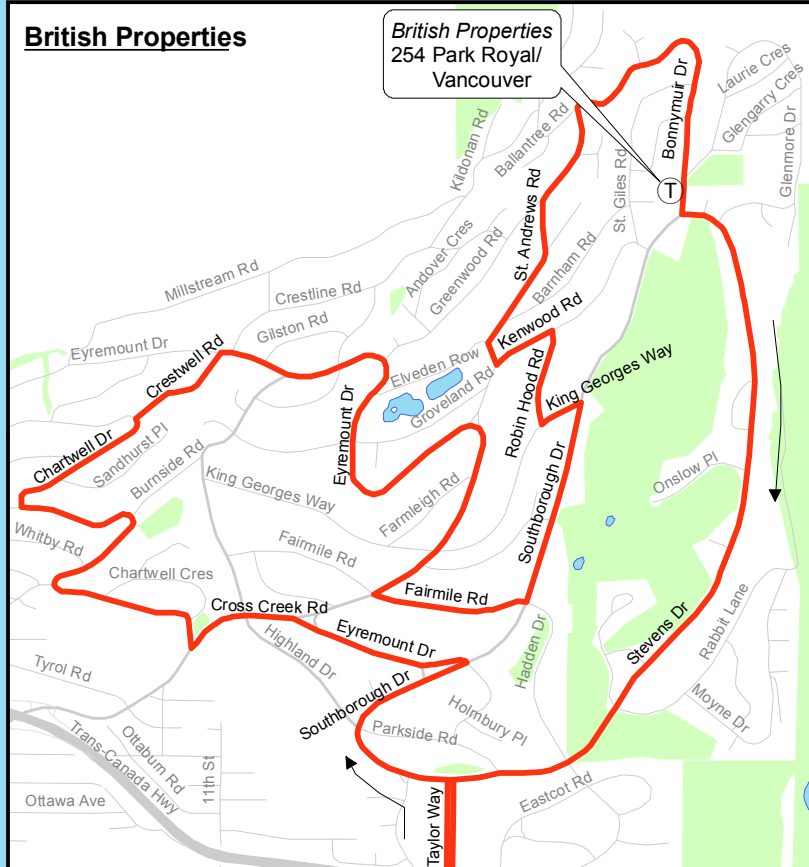

254 British Properties/ Vancouver/ Park Royal

September 2009

For route and schedule information, visit www.translink.bc.ca

Created By:
CMBC Service Planning

British Properties - See inset

Park Royal
254 Vancouver
254 British Properties

Legend

- Regular Routing
- - - Limited Service
- Skytrain**
- Expo Line
- Millennium Line
- Canada Line
- West Coast Express
- Sea Bus/Ferry
- T Route Terminus/Scheduled Stop
- S Skytrain Station
- W West Coast Express Station

Downtown - See inset