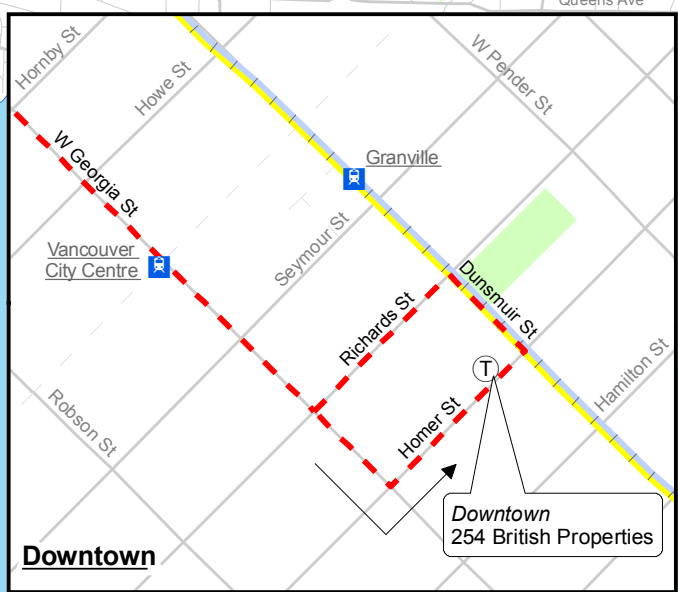

254 British Properties/ Vancouver/ Park Royal

September 2009

For route and schedule information, visit www.translink.bc.ca

Created By:
CMBC Service Planning

British Properties - See inset

Park Royal
254 Vancouver
254 British Properties

Legend

- Regular Routing
- - - Limited Service
- Skytrain**
- Expo Line
- Millennium Line
- Canada Line
- West Coast Express
- Sea Bus/Ferry
- T Route Terminus/Scheduled Stop
- S Skytrain Station
- W West Coast Express Station

Downtown - See inset