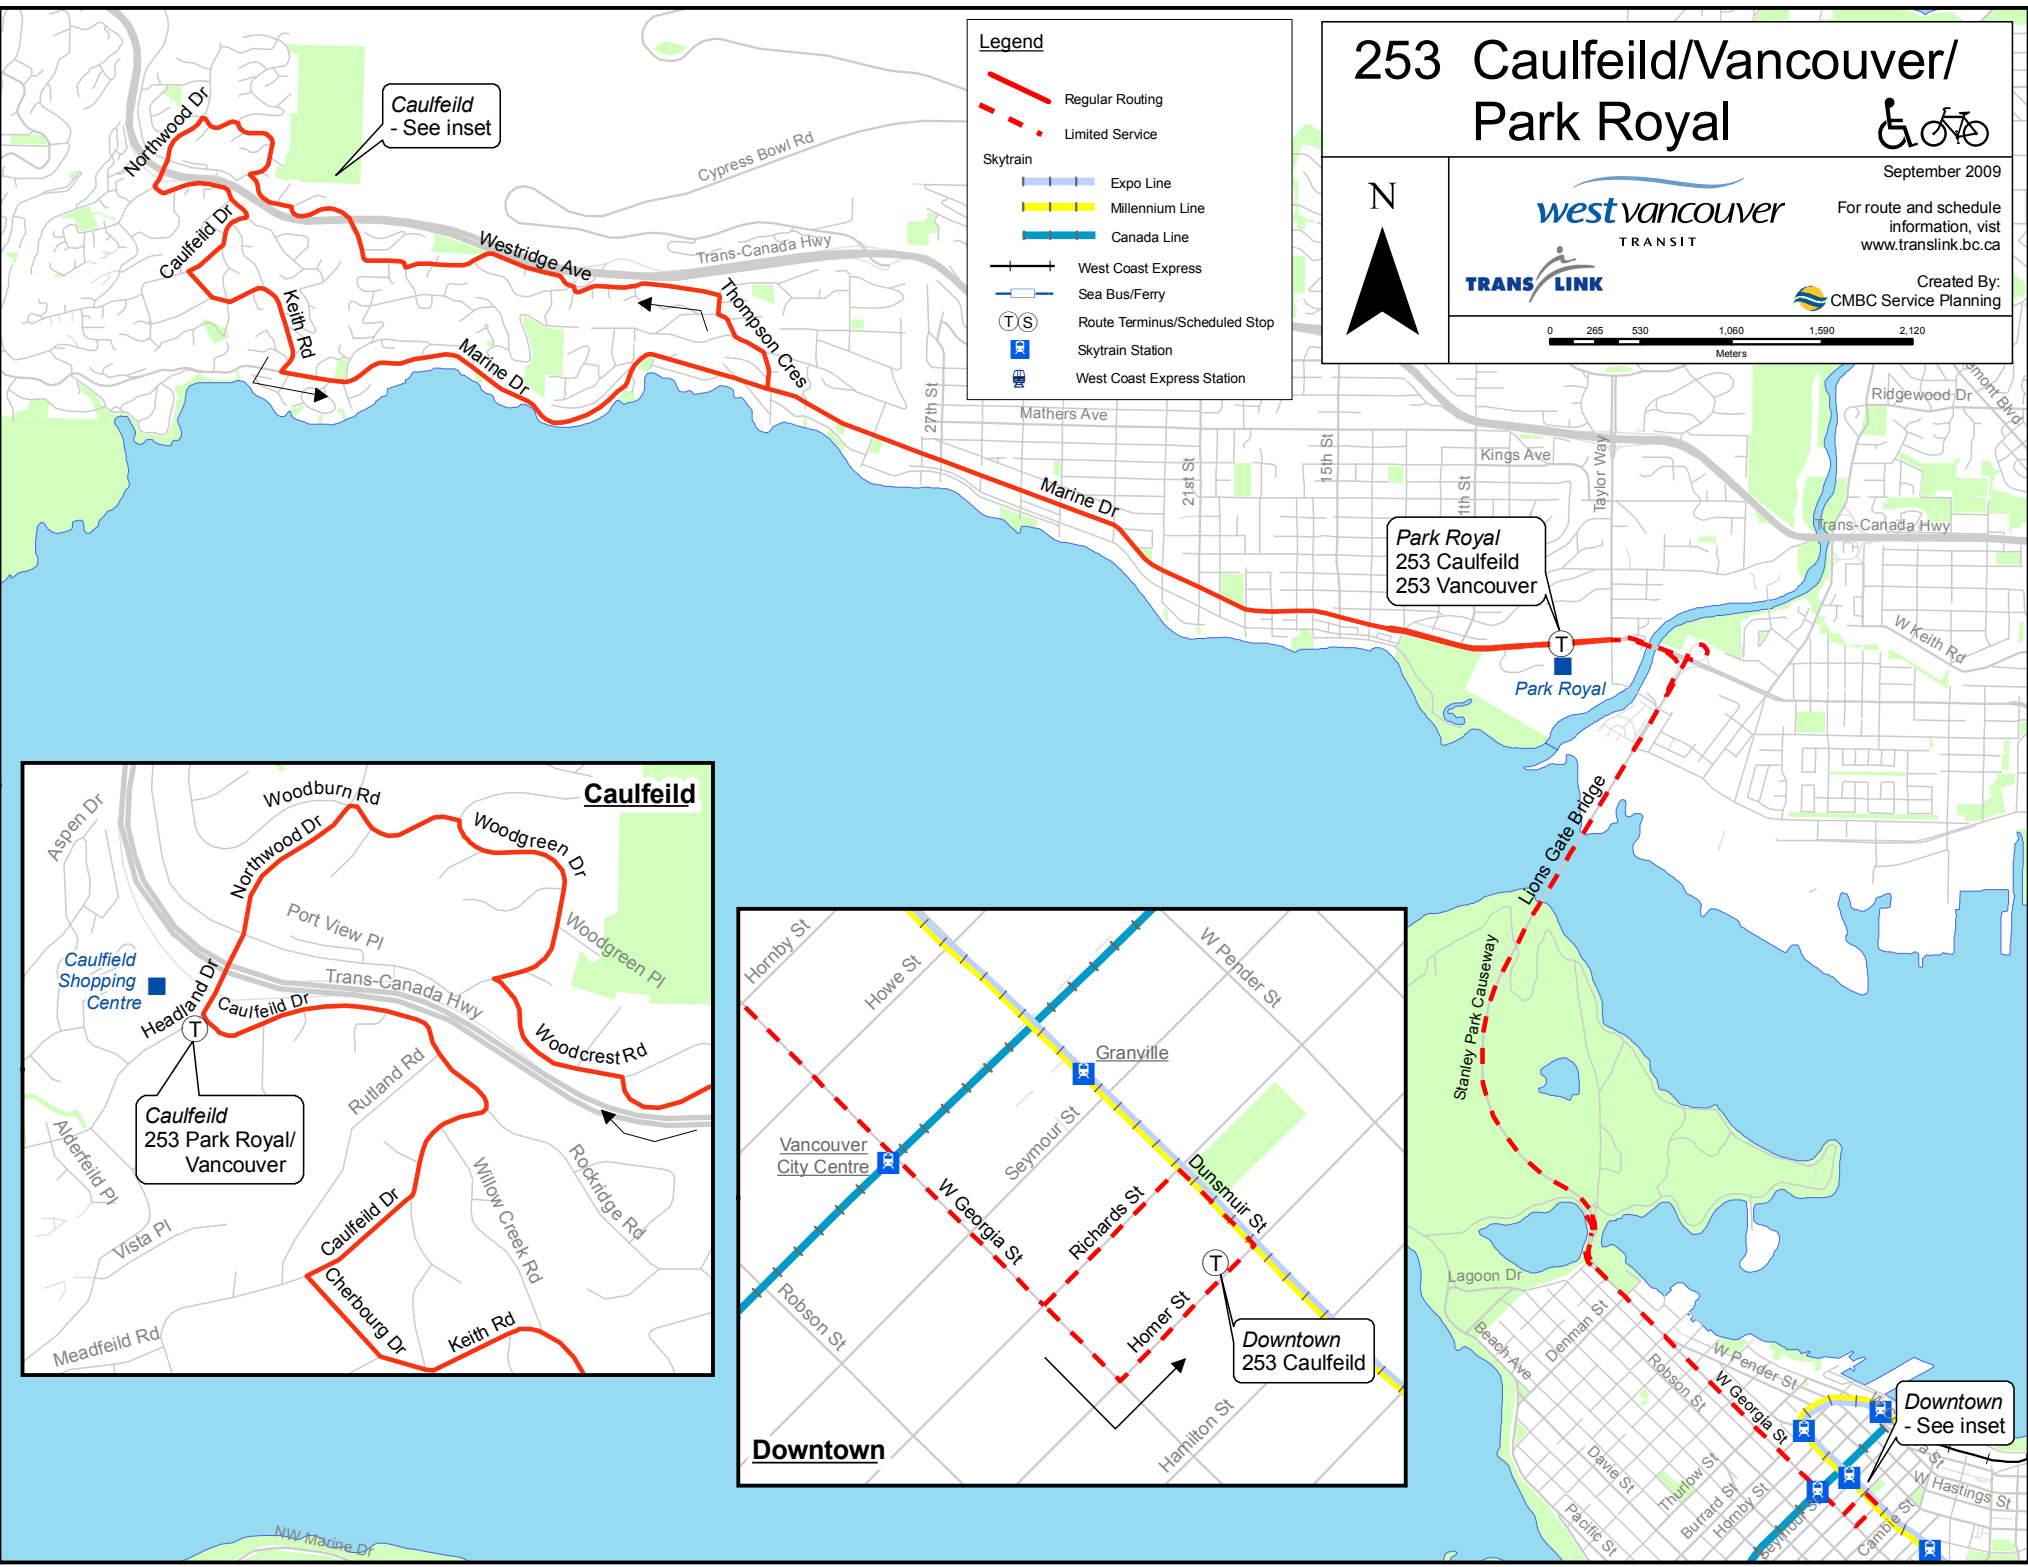

# 253 Caulfeild/Vancouver/ Park Royal

September 2009

For route and schedule information, visit [www.translink.bc.ca](http://www.translink.bc.ca)

Created By:

**Legend**

- Regular Routing
- - - Limited Service
- Skytrain
  - Expo Line
  - Millennium Line
  - Canada Line
- West Coast Express
- Sea Bus/Ferry
- T S Route Terminus/Scheduled Stop
- T Skytrain Station
- B West Coast Express Station

Downtown - See inset