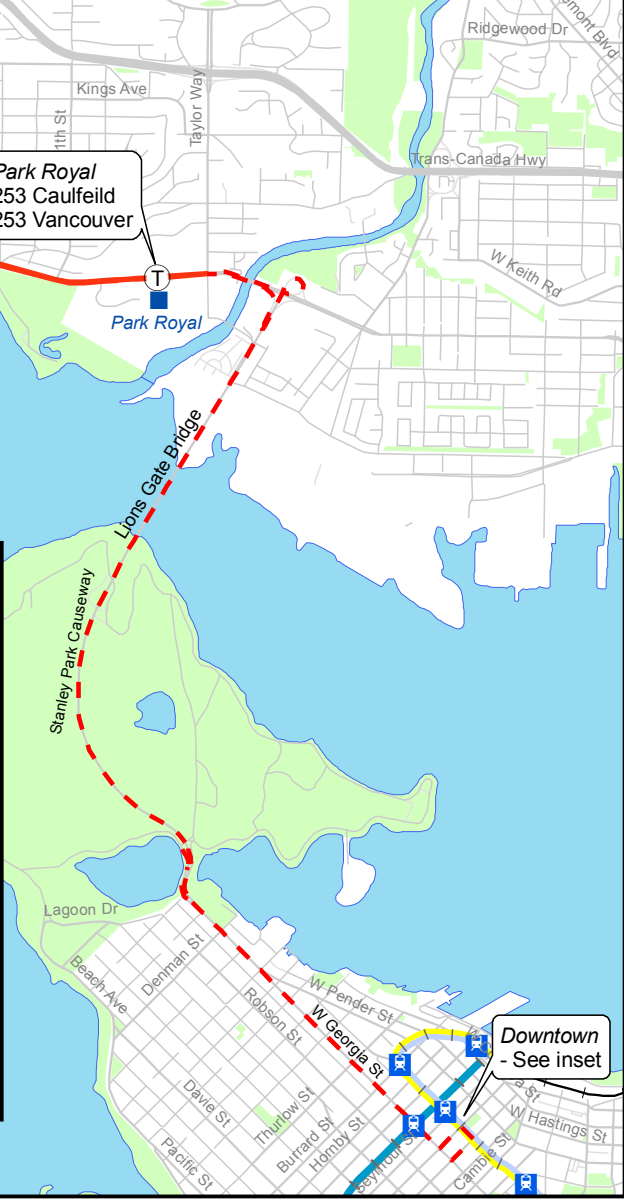

# 253 Caulfeild/Vancouver/ Park Royal

September 2009

For route and schedule information, visit [www.translink.bc.ca](http://www.translink.bc.ca)

Created By:

**Legend**

- Regular Routing
- - - Limited Service
- Skytrain
  - Expo Line
  - Millennium Line
  - Canada Line
- West Coast Express
- Sea Bus/Ferry
- T S Route Terminus/Scheduled Stop
- T Skytrain Station
- B West Coast Express Station

Downtown - See inset