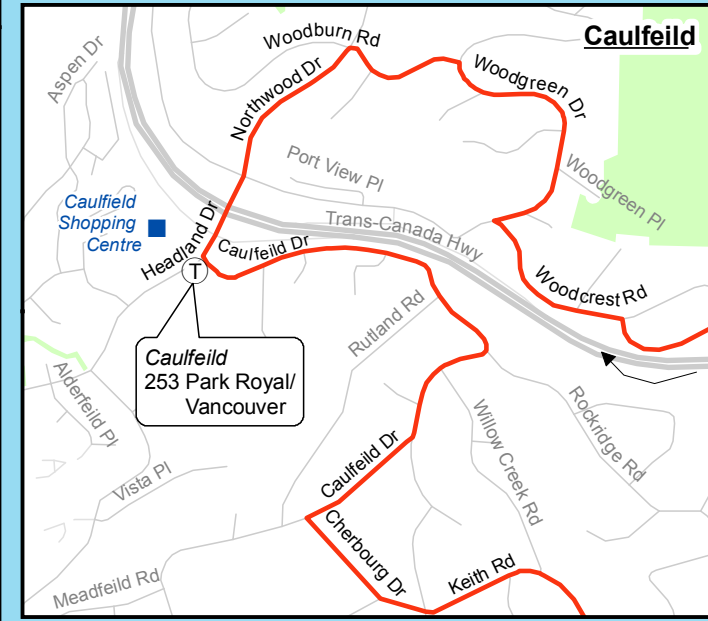

# 253 Caulfeild/Vancouver/ Park Royal

September 2009

For route and schedule information, visit [www.translink.bc.ca](http://www.translink.bc.ca)

Created By:

**Legend**

- Regular Routing
- - - Limited Service
- Skytrain
  - Expo Line
  - Millennium Line
  - Canada Line
- West Coast Express
- Sea Bus/Ferry
- T S Route Terminus/Scheduled Stop
- T Skytrain Station
- B West Coast Express Station

Downtown - See inset