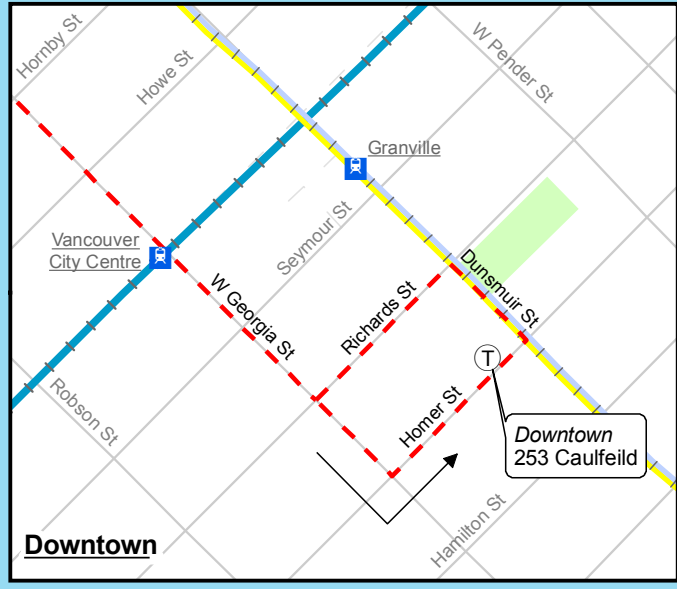

# 253 Caulfeild/Vancouver/ Park Royal

September 2009

For route and schedule information, visit [www.translink.bc.ca](http://www.translink.bc.ca)

Created By:

**Legend**

- Regular Routing
- - - Limited Service
- Skytrain
  - Expo Line
  - Millennium Line
  - Canada Line
- West Coast Express
- Sea Bus/Ferry
- T S Route Terminus/Scheduled Stop
- T Skytrain Station
- B West Coast Express Station

Downtown - See inset