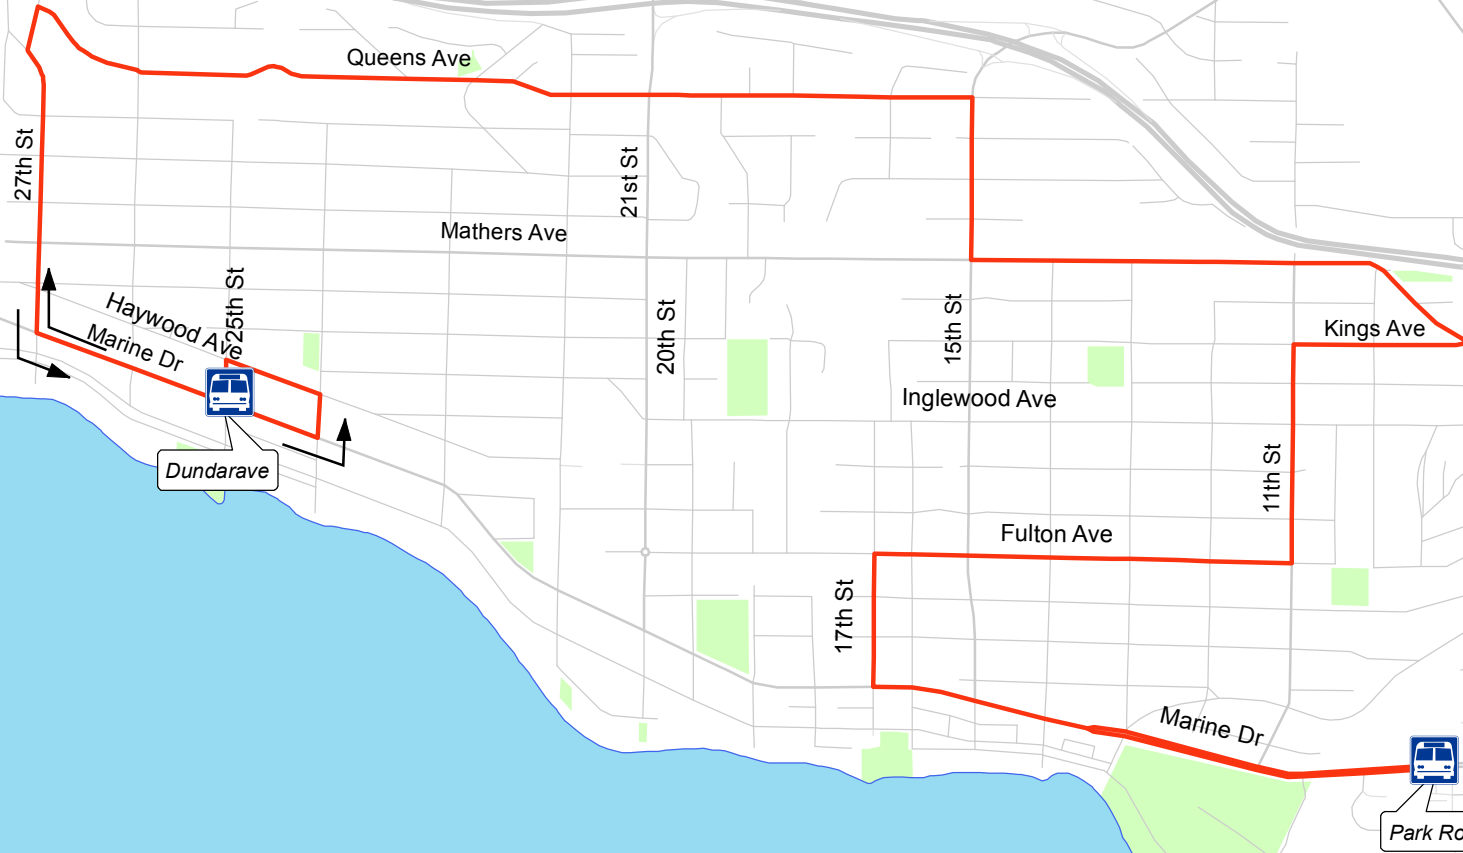

# 251 Queens

April 2014

For route and schedule information, visit [www.translink.ca](http://www.translink.ca)

Created By: CMBC Service Planning

Dundarave

Park Royal

Bridge