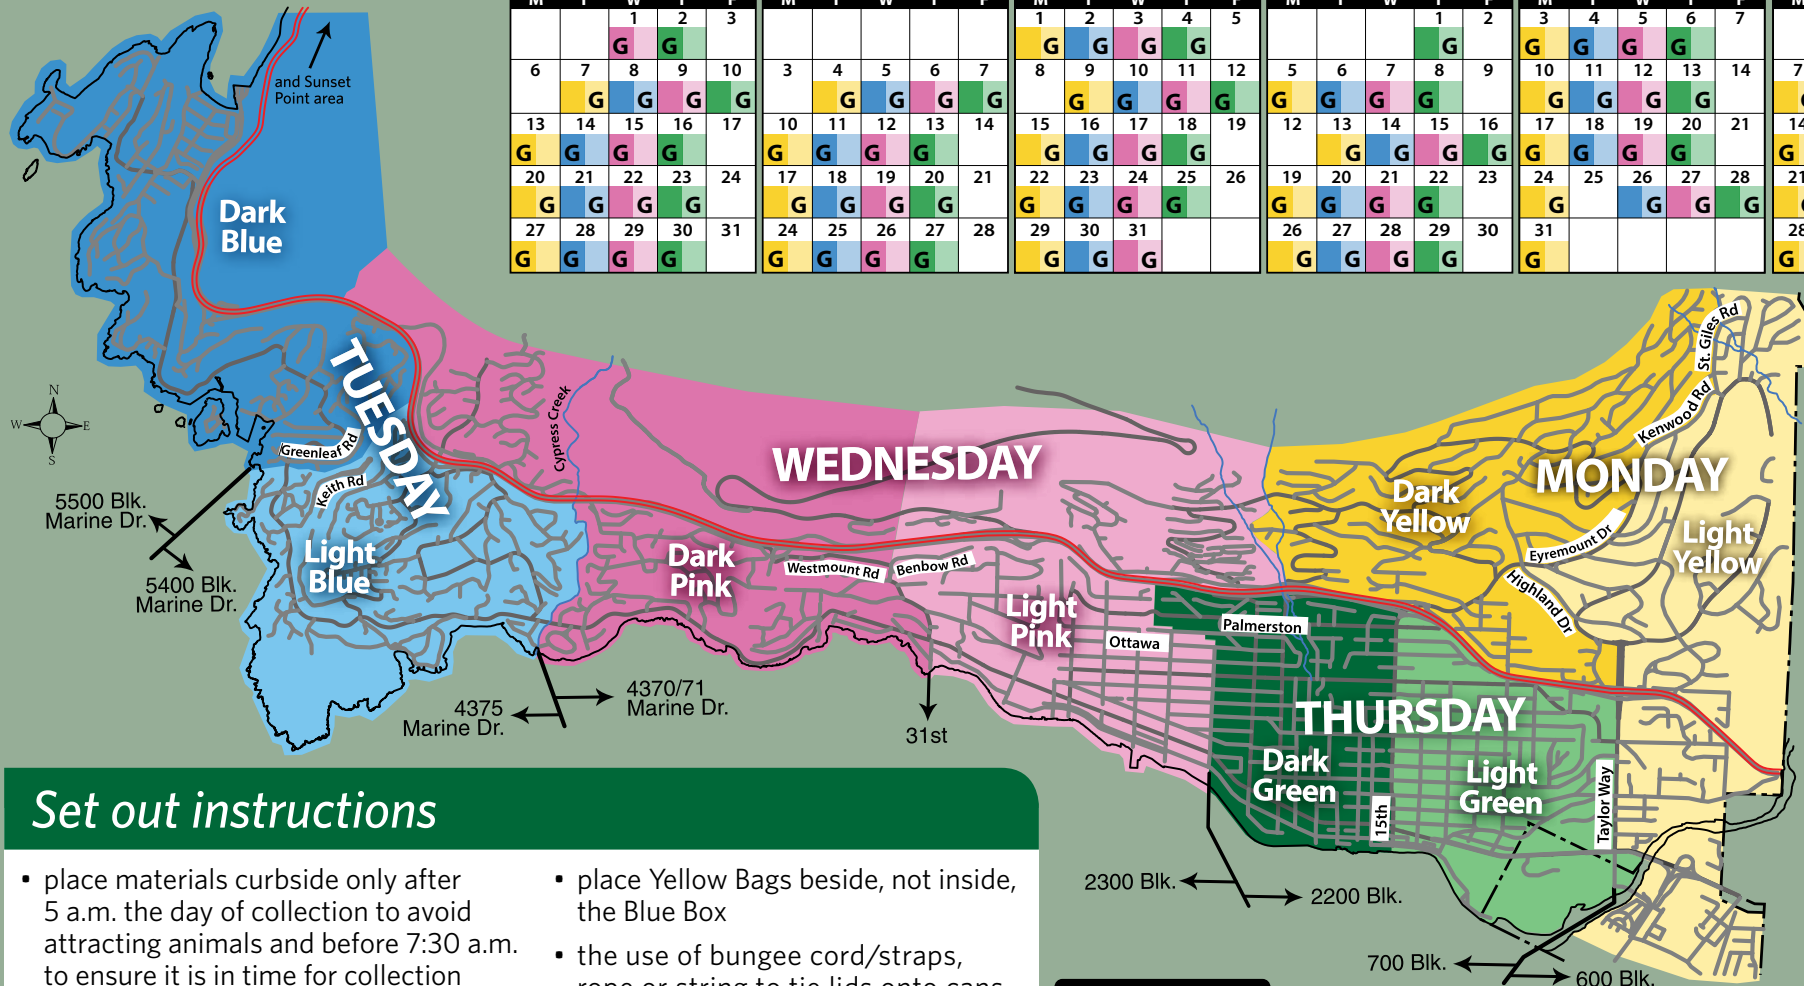

Collection calendar westvancouver.ca/collection

December 2017					January 2018					February					March					April					May					June					July									
M	T	W	T	F	M	T	W	T	F	M	T	W	T	F	M	T	W	T	F	M	T	W	T	F	M	T	W	T	F	M	T	W	T	F	M	T	W	T	F	M	T	W	T	F
				1	1	2	3	4	5				1	2				1	2	2	3	4	5	6		1	2	3	4					1	2	3	4	5	6	2	3	4	5	6
4	5	6	7	8	8	9	10	11	12	5	6	7	8	9	5	6	7	8	9	9	10	11	12	13	7	8	9	10	11	4	5	6	7	8	9	10	11	12	13	9	10	11	12	13
G	G	G	G		G	G	G	G		G	G	G	G		G	G	G	G		G	G	G	G		G	G	G	G		G	G	G	G		G	G	G	G		G	G	G	G	
11	12	13	14	15	15	16	17	18	19	12	13	14	15	16	12	13	14	15	16	16	17	18	19	20	14	15	16	17	18	11	12	13	14	15	16	17	18	19	20	16	17	18	19	20
G	G	G	G		G	G	G	G		G	G	G	G		G	G	G	G		G	G	G	G		G	G	G	G		G	G	G	G		G	G	G	G		G	G	G	G	
18	19	20	21	22	22	23	24	25	26	19	20	21	22	23	19	20	21	22	23	23	24	25	26	27	21	22	23	24	25	18	19	20	21	22	23	24	25	26	27	23	24	25	26	27
G	G	G	G		G	G	G	G		G	G	G	G		G	G	G	G		G	G	G	G		G	G	G	G		G	G	G	G		G	G	G	G		G	G	G	G	
25	26	27	28	29	29	30	31			26	27	28			26	27	28	29	30	30					28	29	30	31		25	26	27	28	29	30	31				30	31			
G	G	G	G		G	G	G			G	G	G			G	G	G	G		G					G	G	G	G		G	G	G	G		G	G				G	G			

Set out instructions

- place materials curbside only after 5 a.m. the day of collection to avoid attracting animals and before 7:30 a.m. to ensure it is in time for collection
- set side by side in a straight line for quick, easy collection
- place Yellow Bags beside, not inside, the Blue Box
- the use of bungee cord/straps, rope or string to tie lids onto cans is prohibited and will result in your materials not being collected

COLLECTED WEEKLY

- Green Can
- Yard Trimmings
- Recycling

COLLECTED EVERY OTHER WEEK

- Garbage