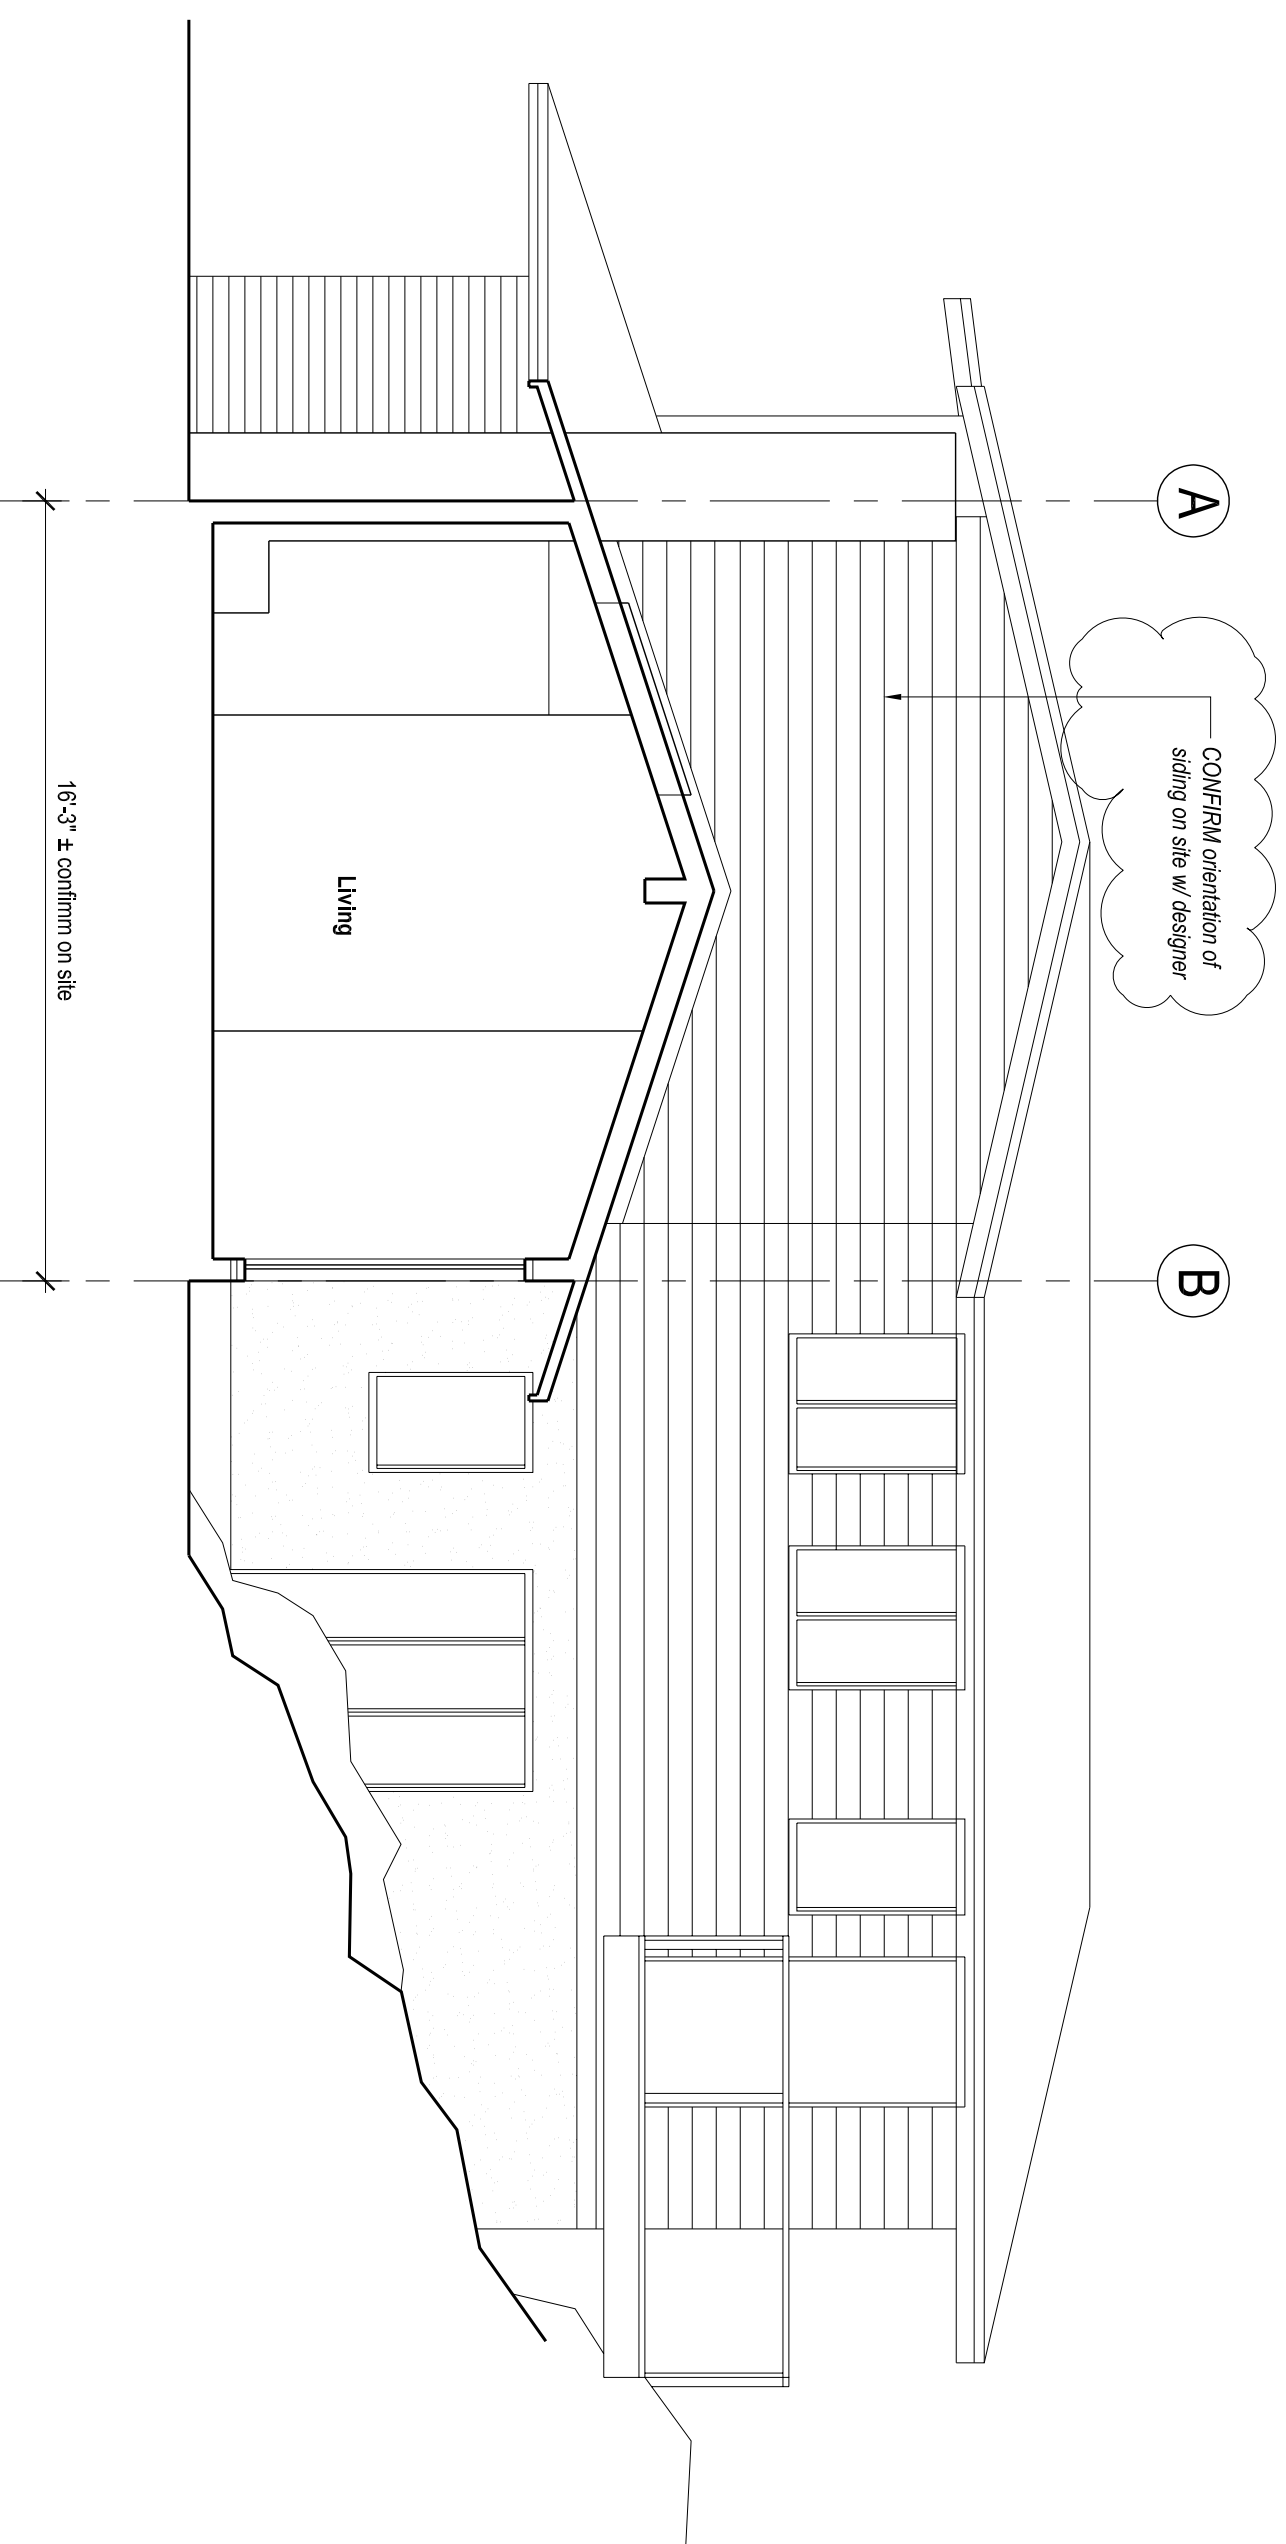

1 SECTION 1a
1/4" = 1'-0"

2 SECTION 1b
1/4" = 1'-0"

3 SECTION B
1/4" = 1'-0"

Issued for bp

march 5, 2012

Pankratz Residence
4727 Piccadilly South West Vancouver

Sections
A2.0

January 29, 2012