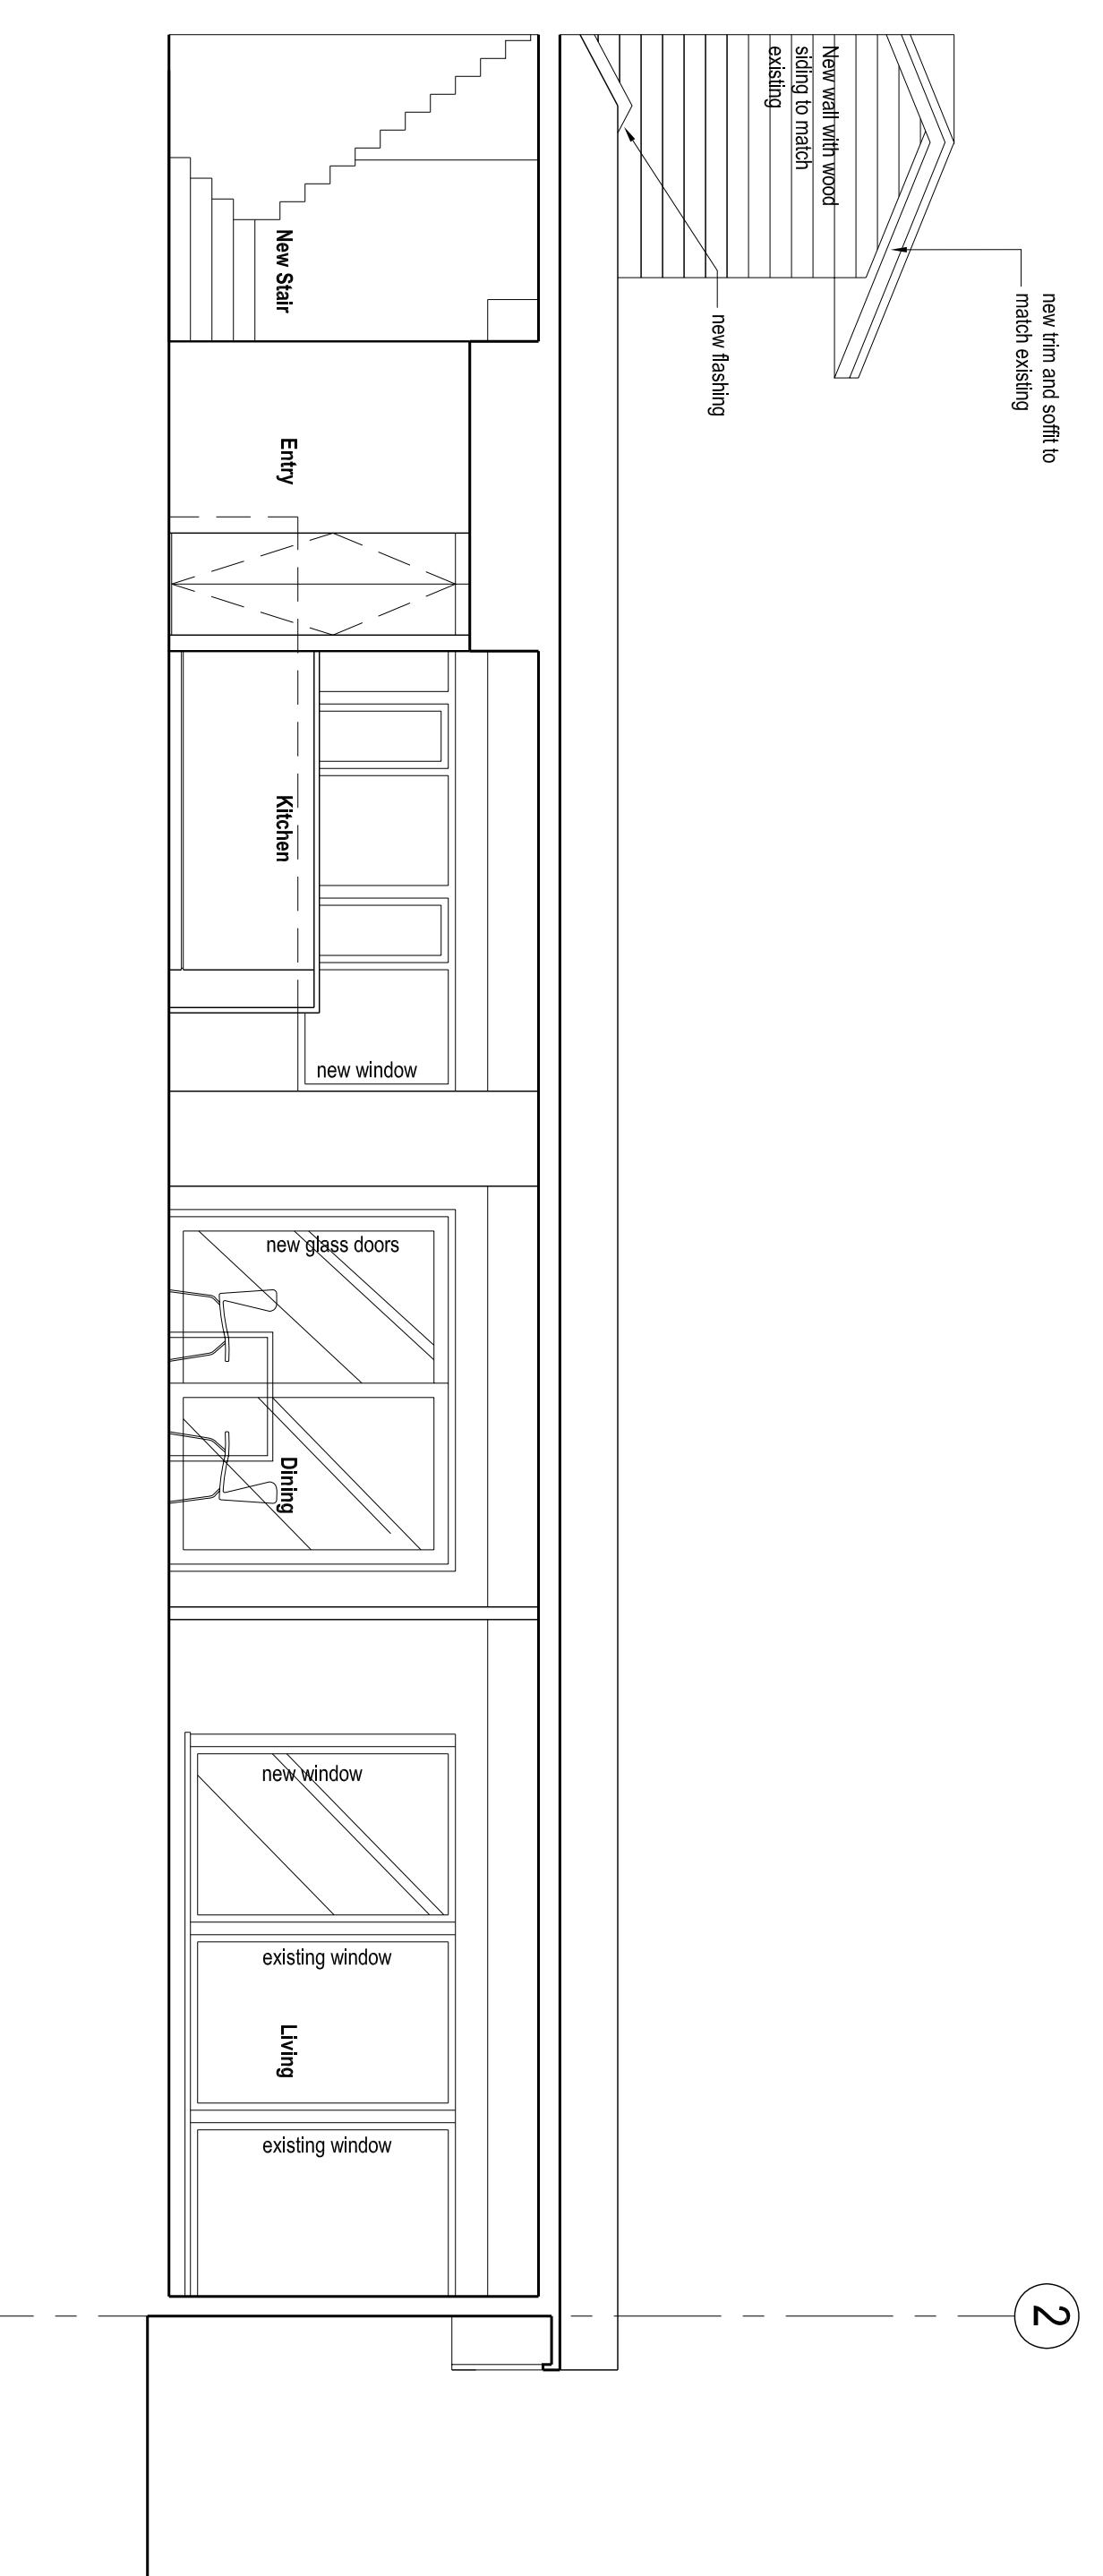

1 SECTION 1a
1/4" = 1'-0"

2 SECTION 1b
1/4" = 1'-0"

3 SECTION B
1/4" = 1'-0"

Issued for bp

march 5, 2012

Pankratz Residence
4727 Piccadilly South West Vancouver

Sections
A2.0

January 29, 2012