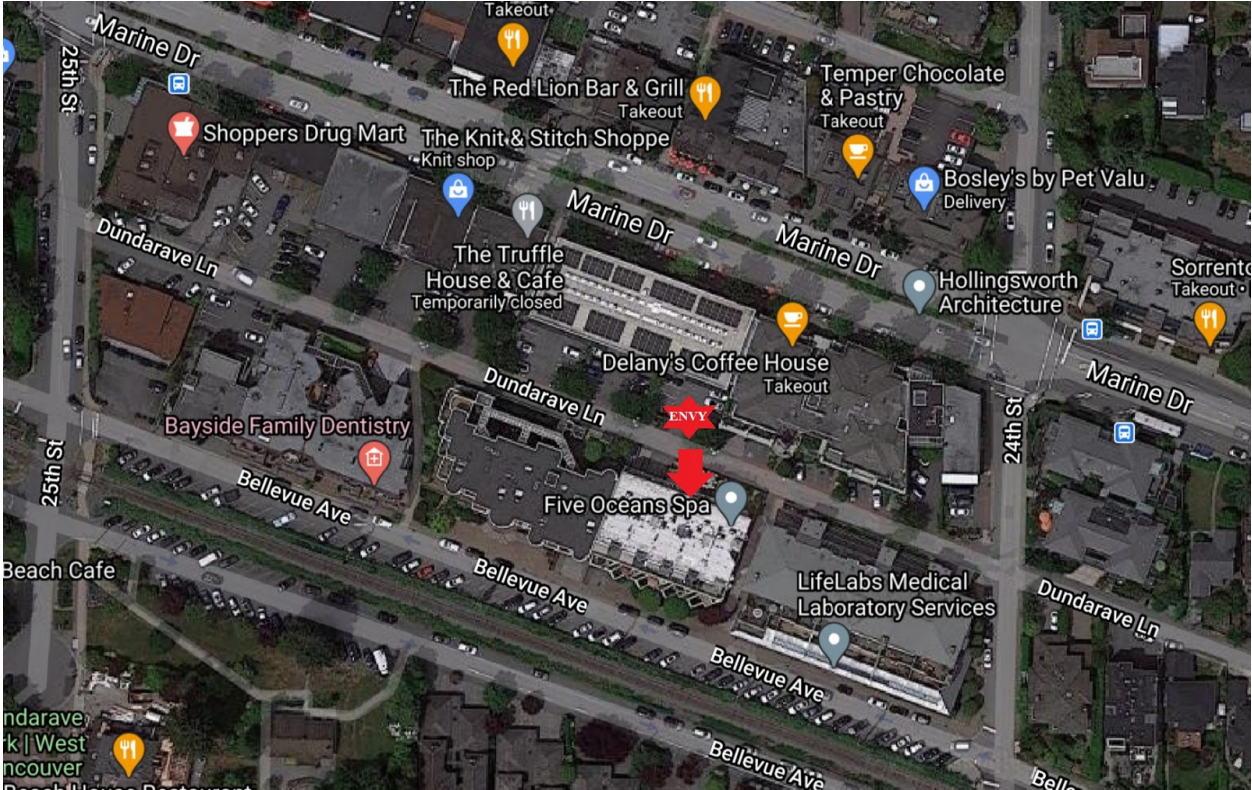

Location Plan

Located at 103 - 2433 Bellevue Avenue, West Vancouver. Indicated above in red.

Front view.

Proposed signage