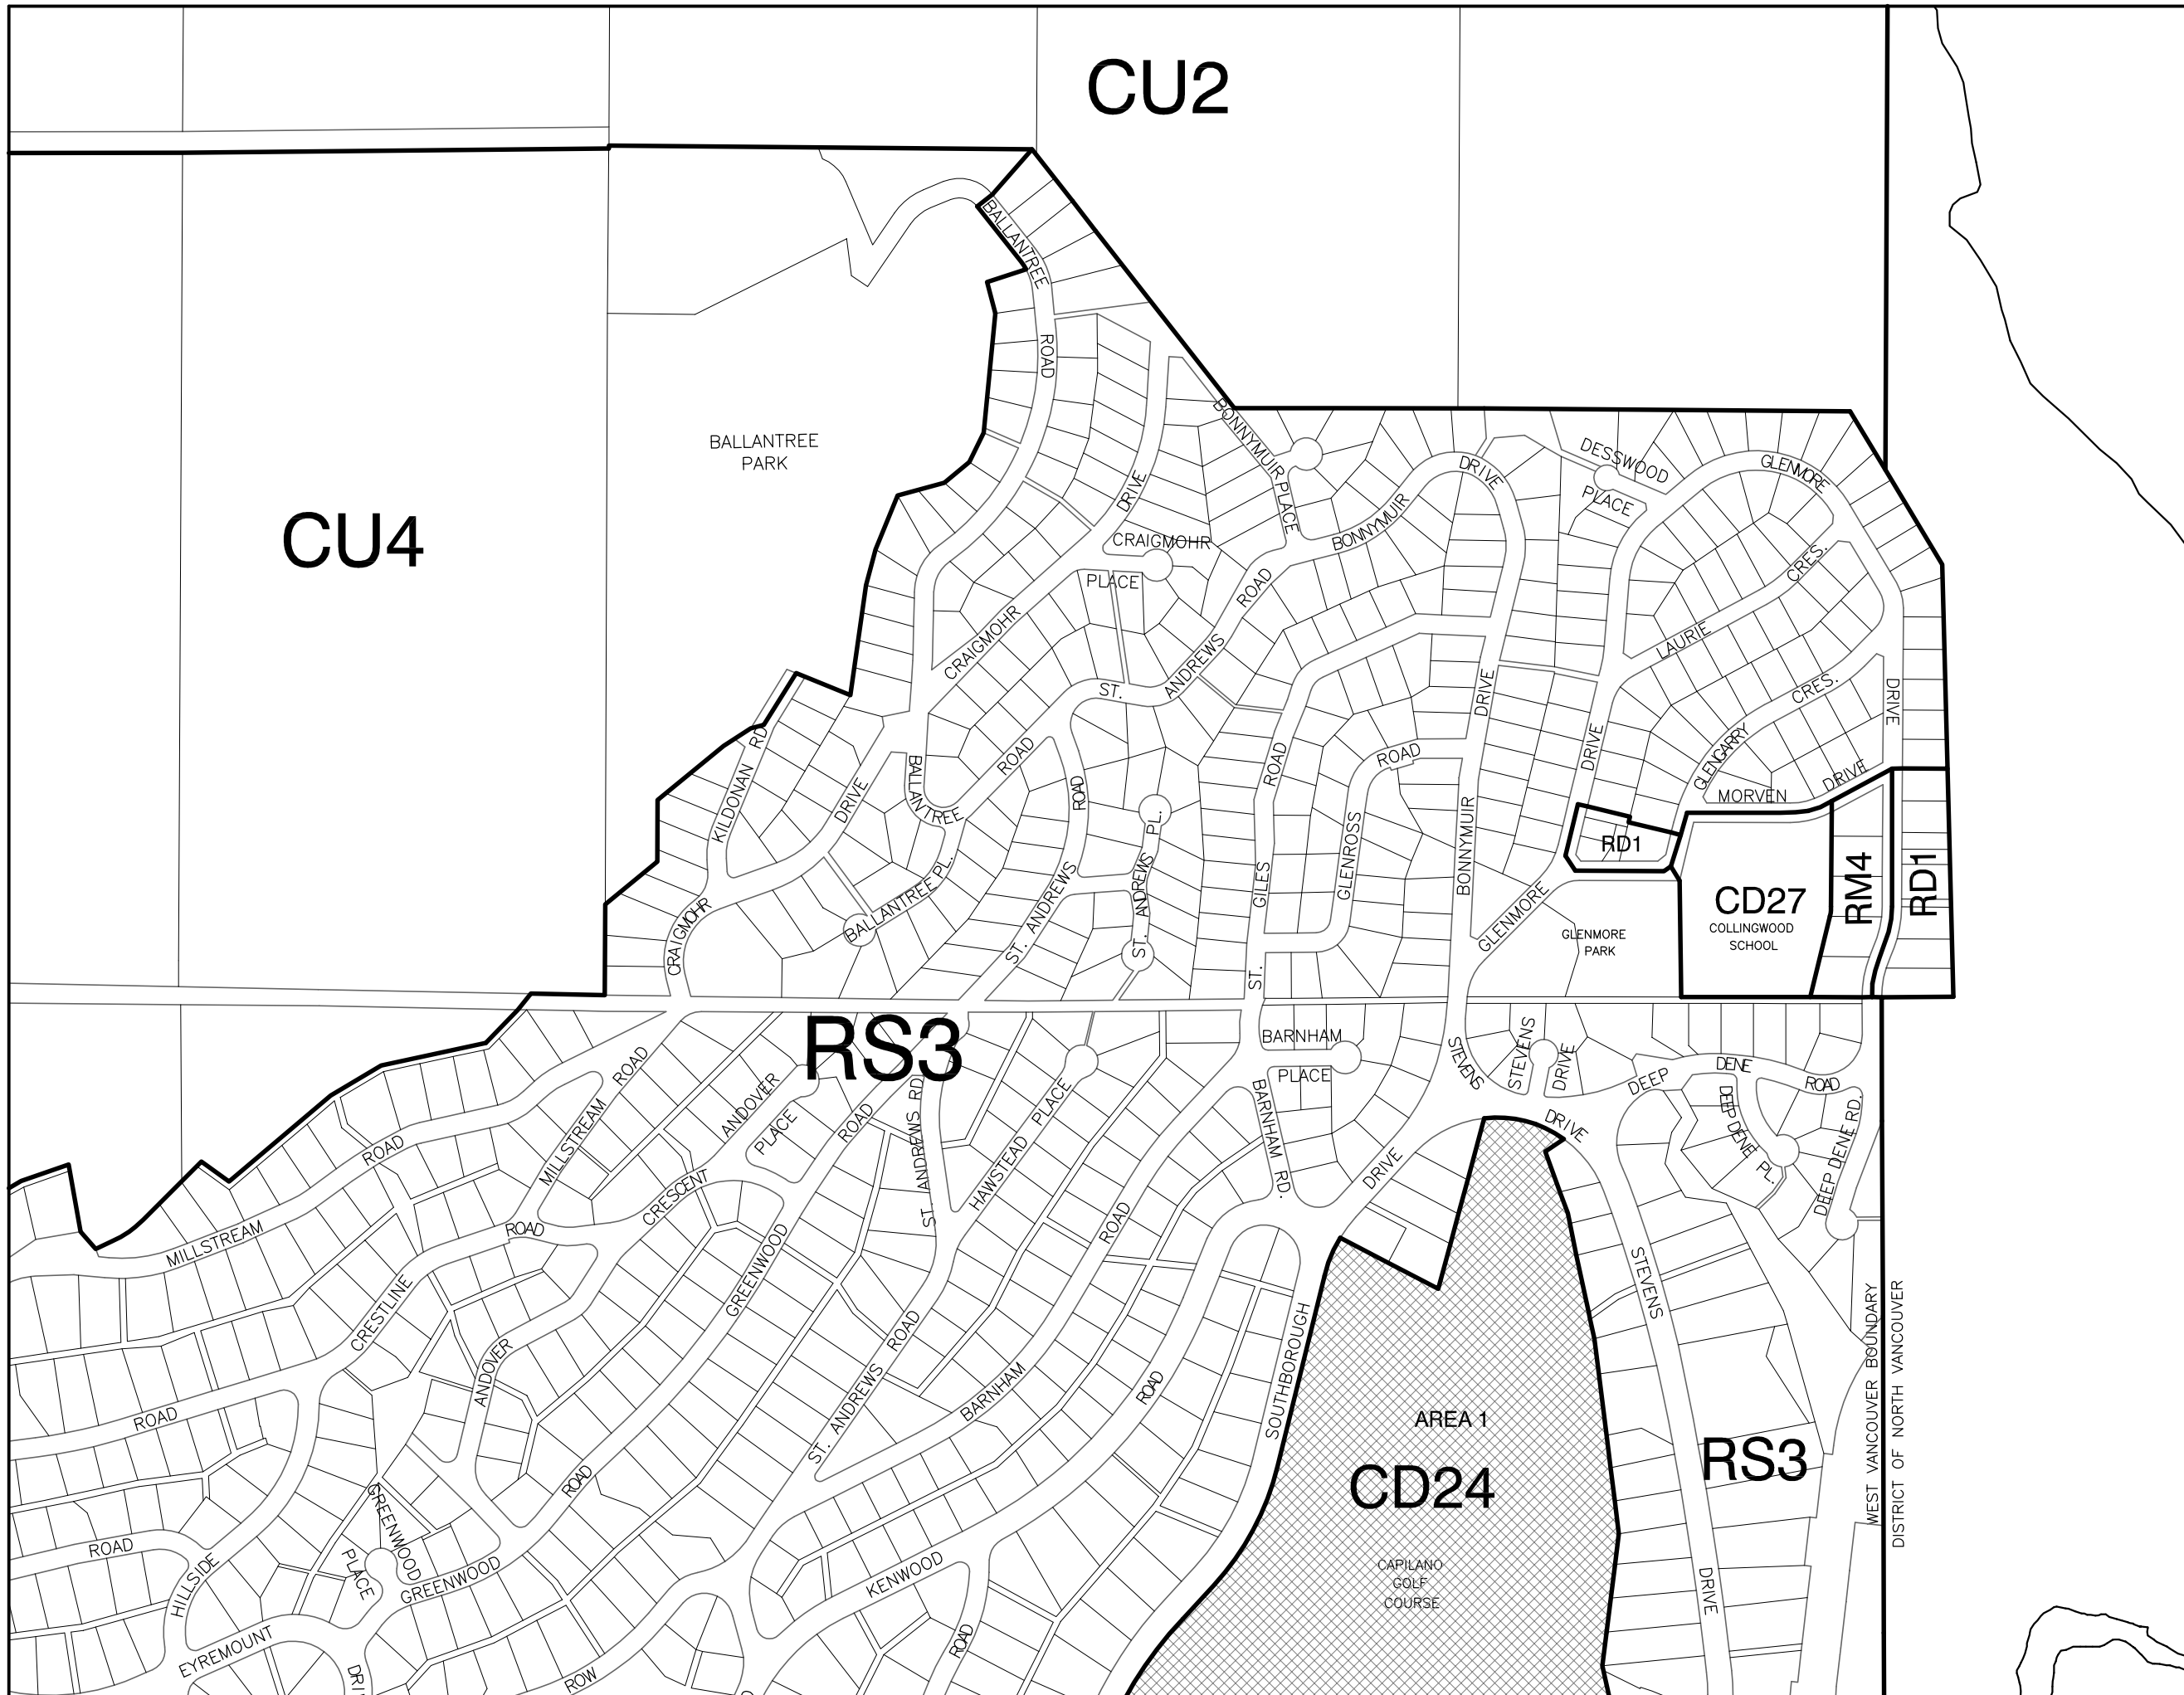


 D.A.A.
DEVELOPMENT
AREA AGREEMENT

NOTE:
This map is based upon a variety of legal plans, and was prepared for zoning purposes only. The District of West Vancouver disclaims any and all responsibility for any errors or omissions respecting the legal boundaries or geographic details shown on this map and makes no representations whatsoever as to the accuracy of this map. Accurate legal plans of the lots referenced may be obtained from the Land Title Office located in New Westminister.

	5	
9	4	
8	3	

Printed on: Jan.28/11

CU2

CU4

BALLANTREE
PARK

RS3

AREA 1
CD24

CAPILANO
GOLF
COURSE

CD27
COLLINGWOOD
SCHOOL

RM4

RD1

RD1

WEST VANCOUVER BOUNDARY
DISTRICT OF NORTH VANCOUVER