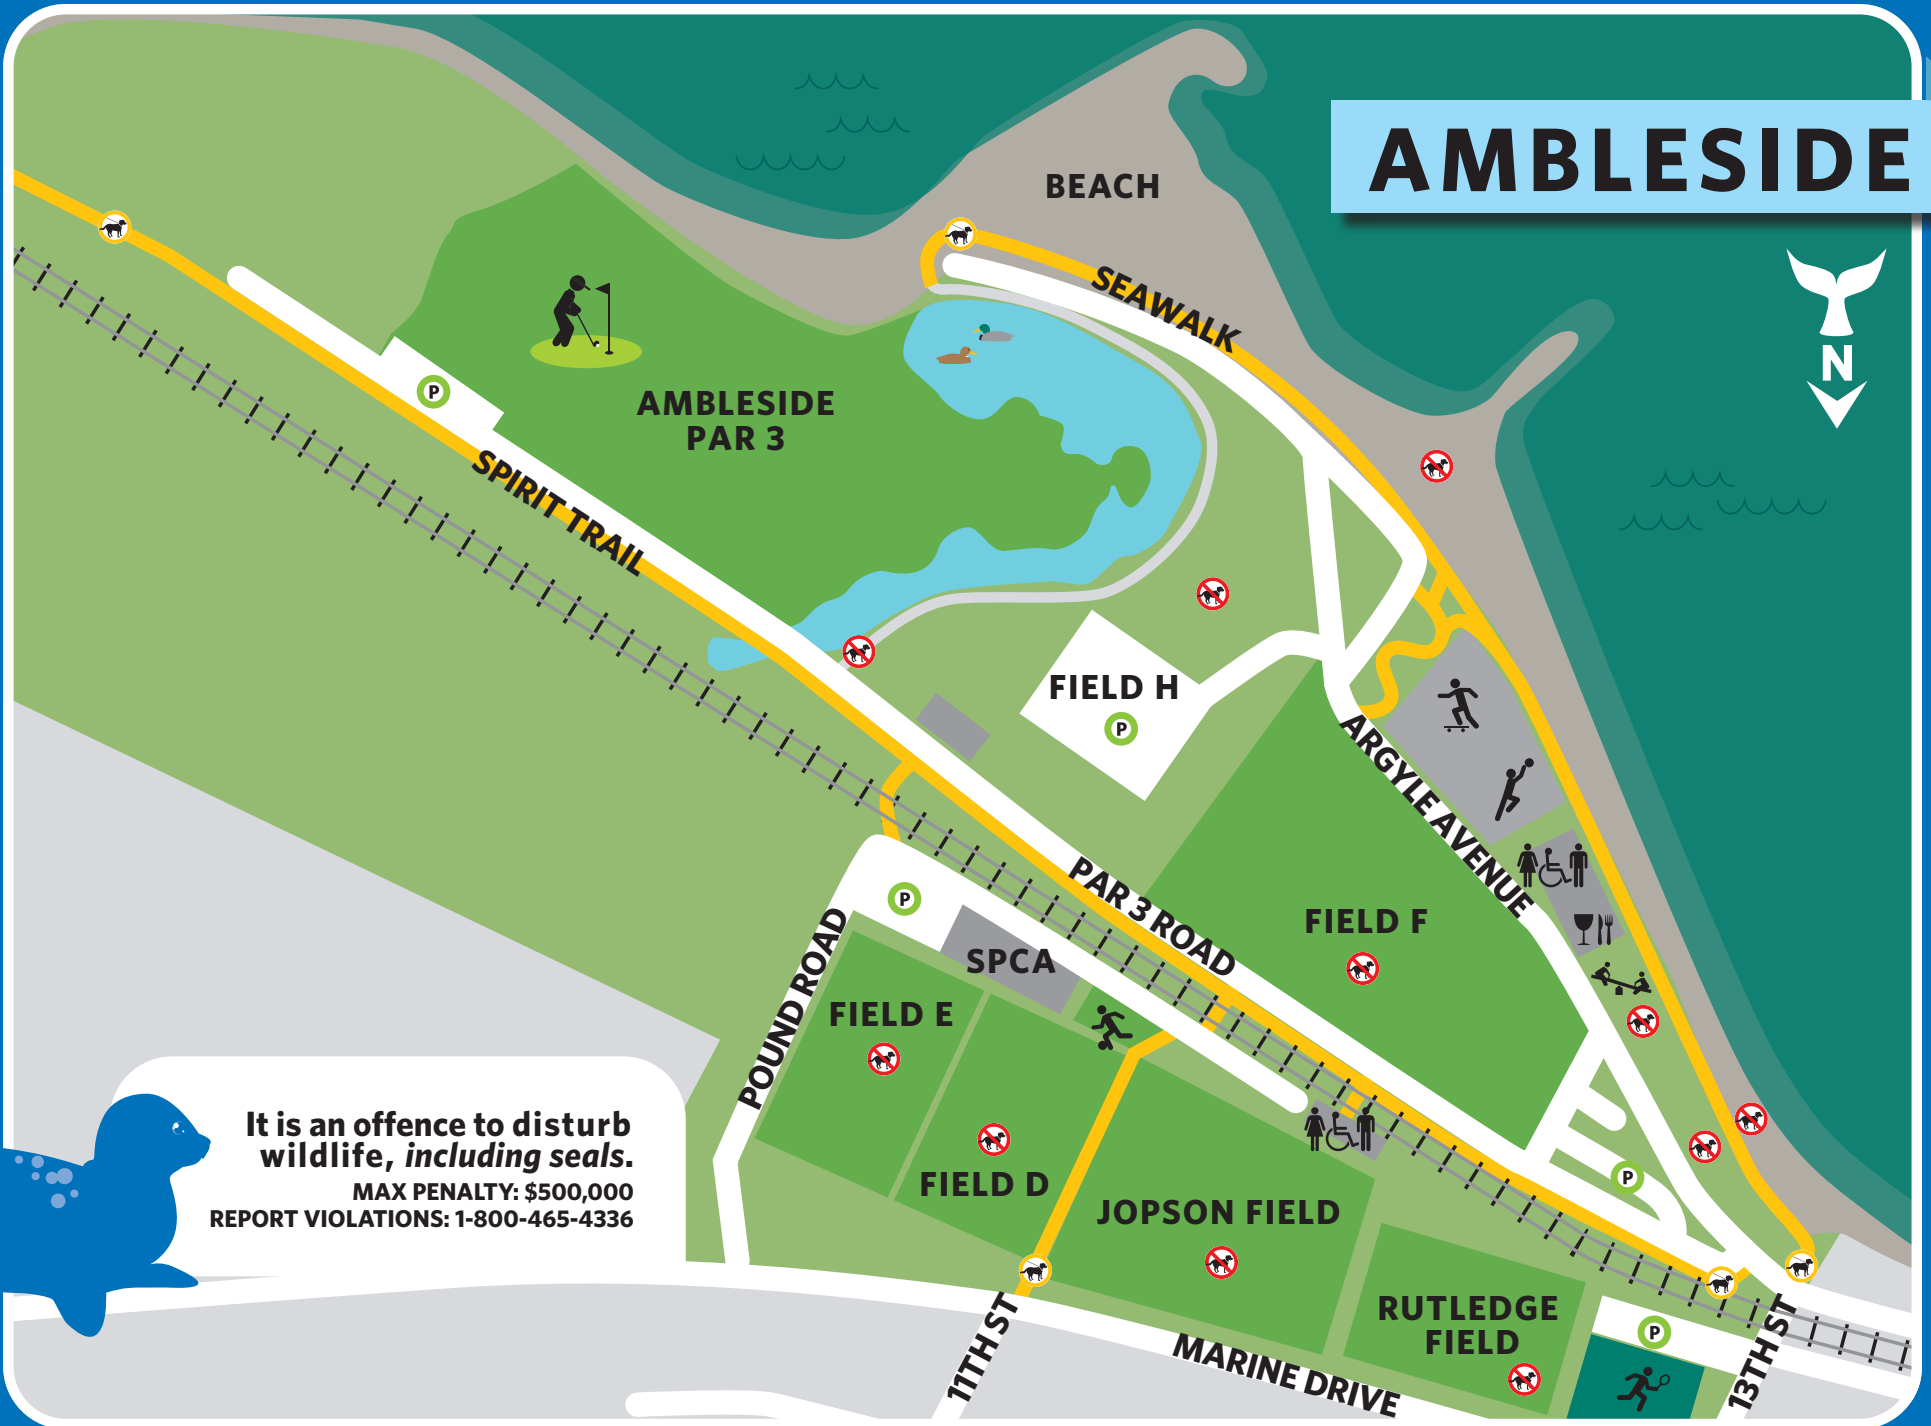

AMBLESIDE

It is an offence to disturb wildlife, including seals.

MAX PENALTY: \$500,000

REPORT VIOLATIONS: 1-800-465-4336

Dogs on leash on paved footpaths and paved areas

No dogs on grass, piers, playgrounds, beaches, or gravel paths

Dogs permitted off leash on fenced dog run adjacent to the Seawalk

Please pick up after your dog and dispose of waste in the bins provided.