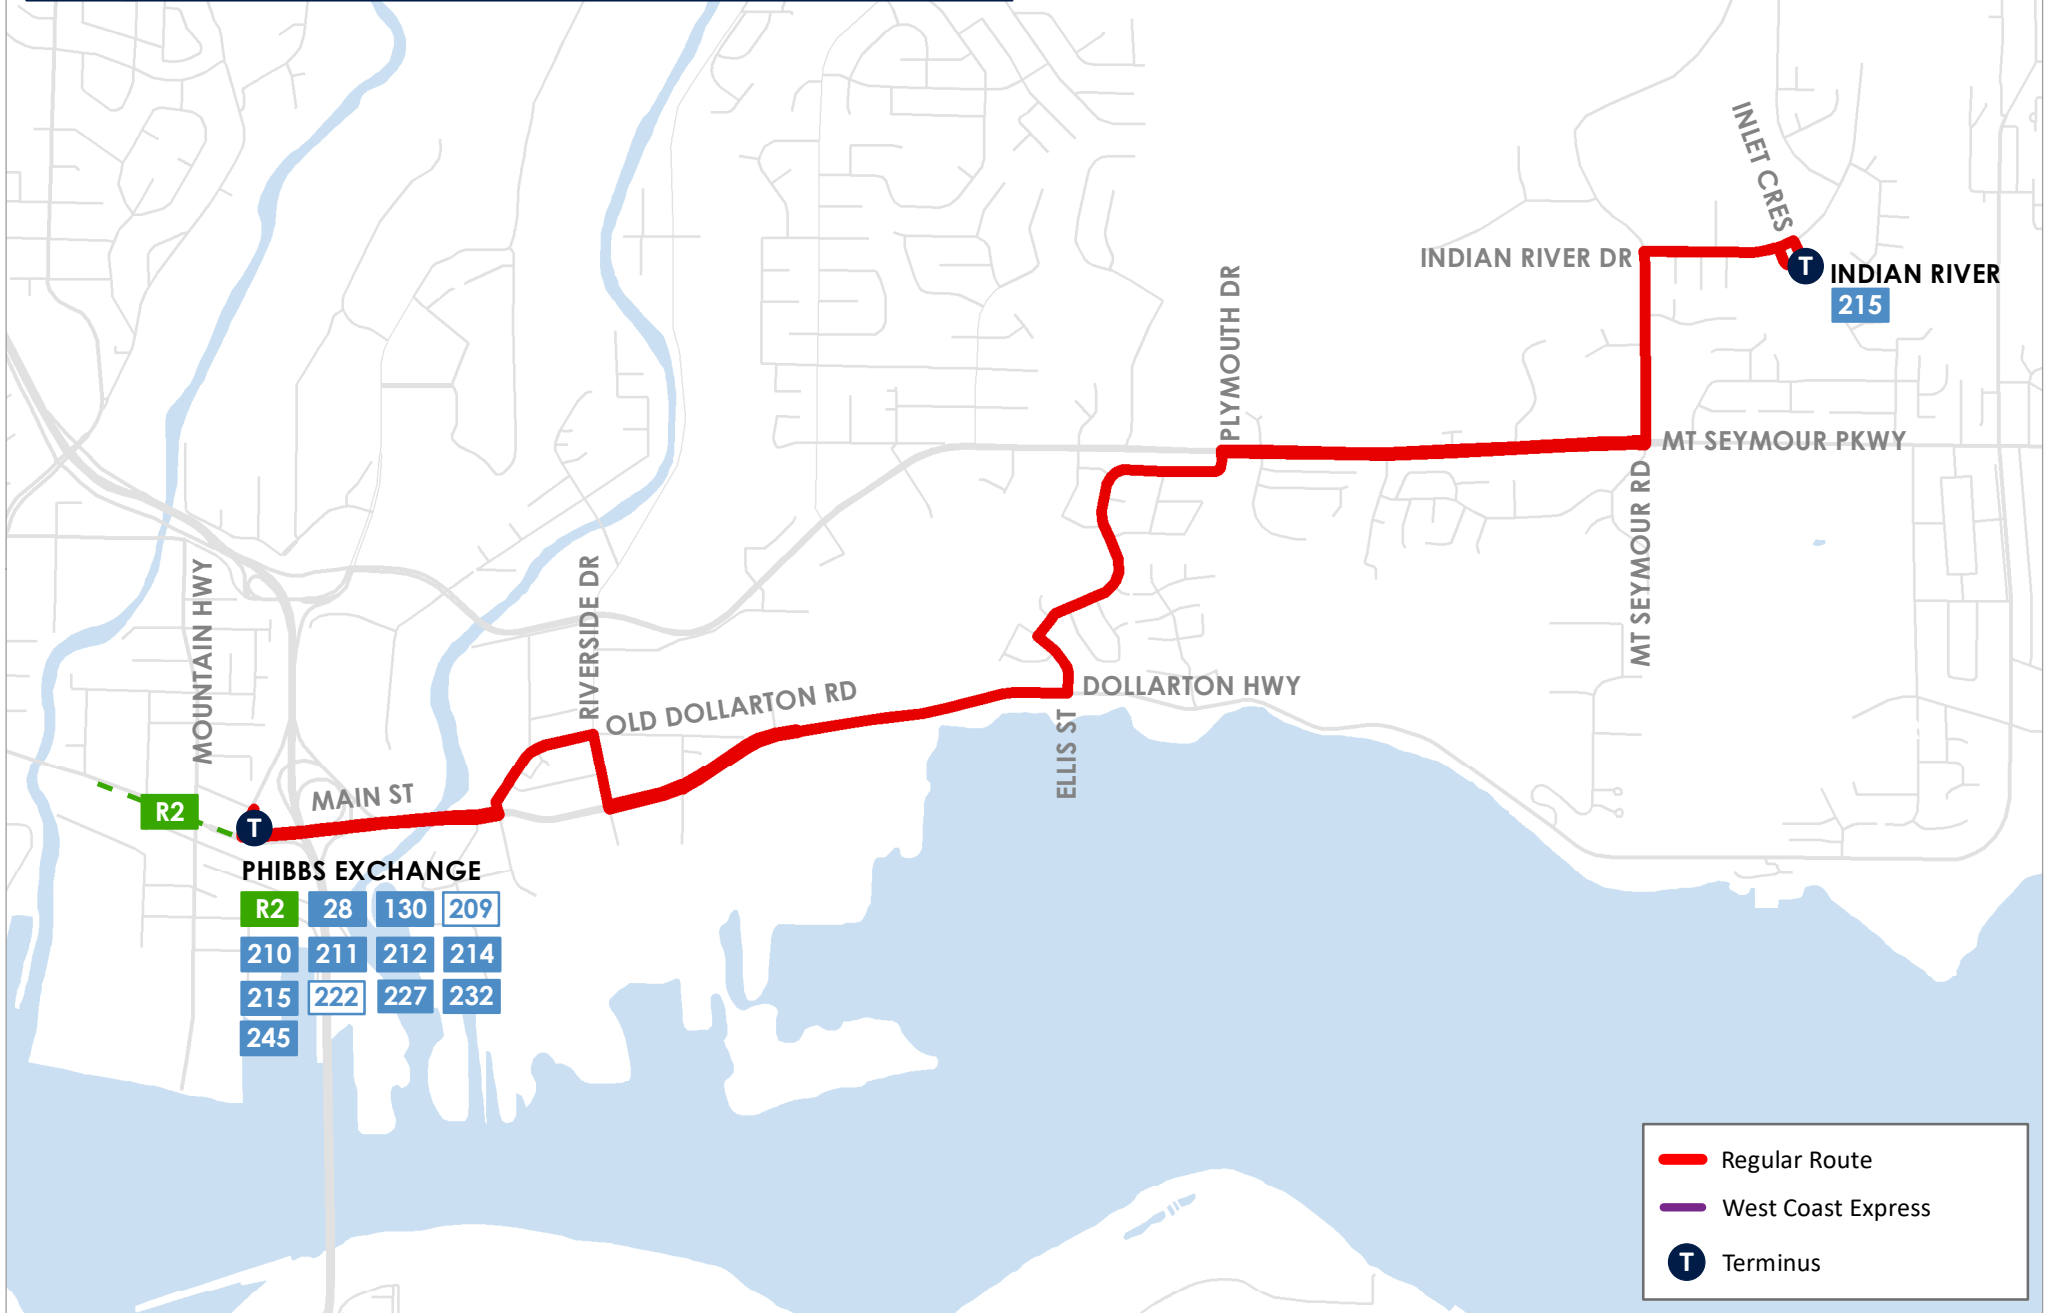

215 INDIAN RIVER / PHIBBS EXCHANGE

PHIBBS EXCHANGE

R2	28	130	209
210	211	212	214
215	222	227	232
245			

-  Regular Route
-  West Coast Express
-  Terminus