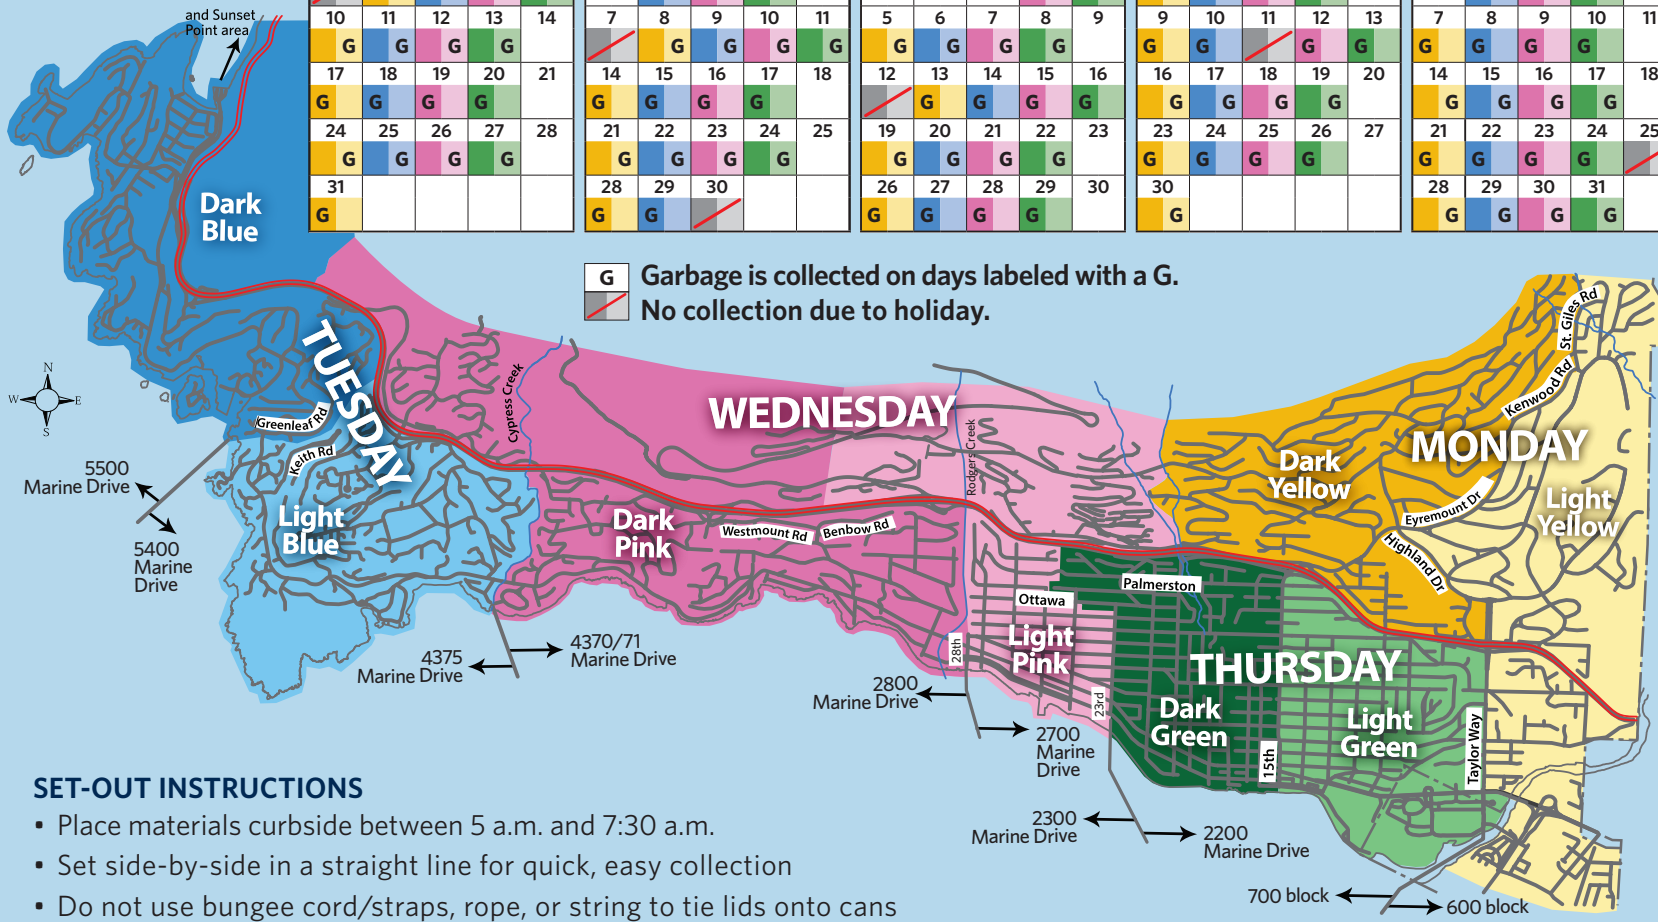

SEPTEMBER				
M	T	W	T	F
	1	2	3	4
7	8	9	10	11
G	G	G	G	G
14	15	16	17	18
G	G	G	G	G
21	22	23	24	25
G	G	G	G	G
28	29	30		
G	G	G		

OCTOBER				
M	T	W	T	F
			1	2
5	6	7	8	9
G	G	G	G	G
12	13	14	15	16
G	G	G	G	G
19	20	21	22	23
G	G	G	G	G
26	27	28	29	30
G	G	G	G	G

NOVEMBER				
M	T	W	T	F
2	3	4	5	6
G	G	G	G	G
9	10	11	12	13
G	G	G	G	G
16	17	18	19	20
G	G	G	G	G
23	24	25	26	27
G	G	G	G	G
30				
G				

DECEMBER				
M	T	W	T	F
	1	2	3	4
7	8	9	10	11
G	G	G	G	G
14	15	16	17	18
G	G	G	G	G
21	22	23	24	25
G	G	G	G	G
28	29	30	31	
G	G	G	G	

JANUARY 2027				
M	T	W	T	F
				1
4	5	6	7	8
G	G	G	G	G
11	12	13	14	15
G	G	G	G	G
18	19	20	21	22
G	G	G	G	G
25	26	27	28	29
G	G	G	G	G

G Garbage is collected on days labeled with a G.
 No collection due to holiday.

SET-OUT INSTRUCTIONS

- Place materials curbside between 5 a.m. and 7:30 a.m.
- Set side-by-side in a straight line for quick, easy collection
- Do not use bungee cord/straps, rope, or string to tie lids onto cans