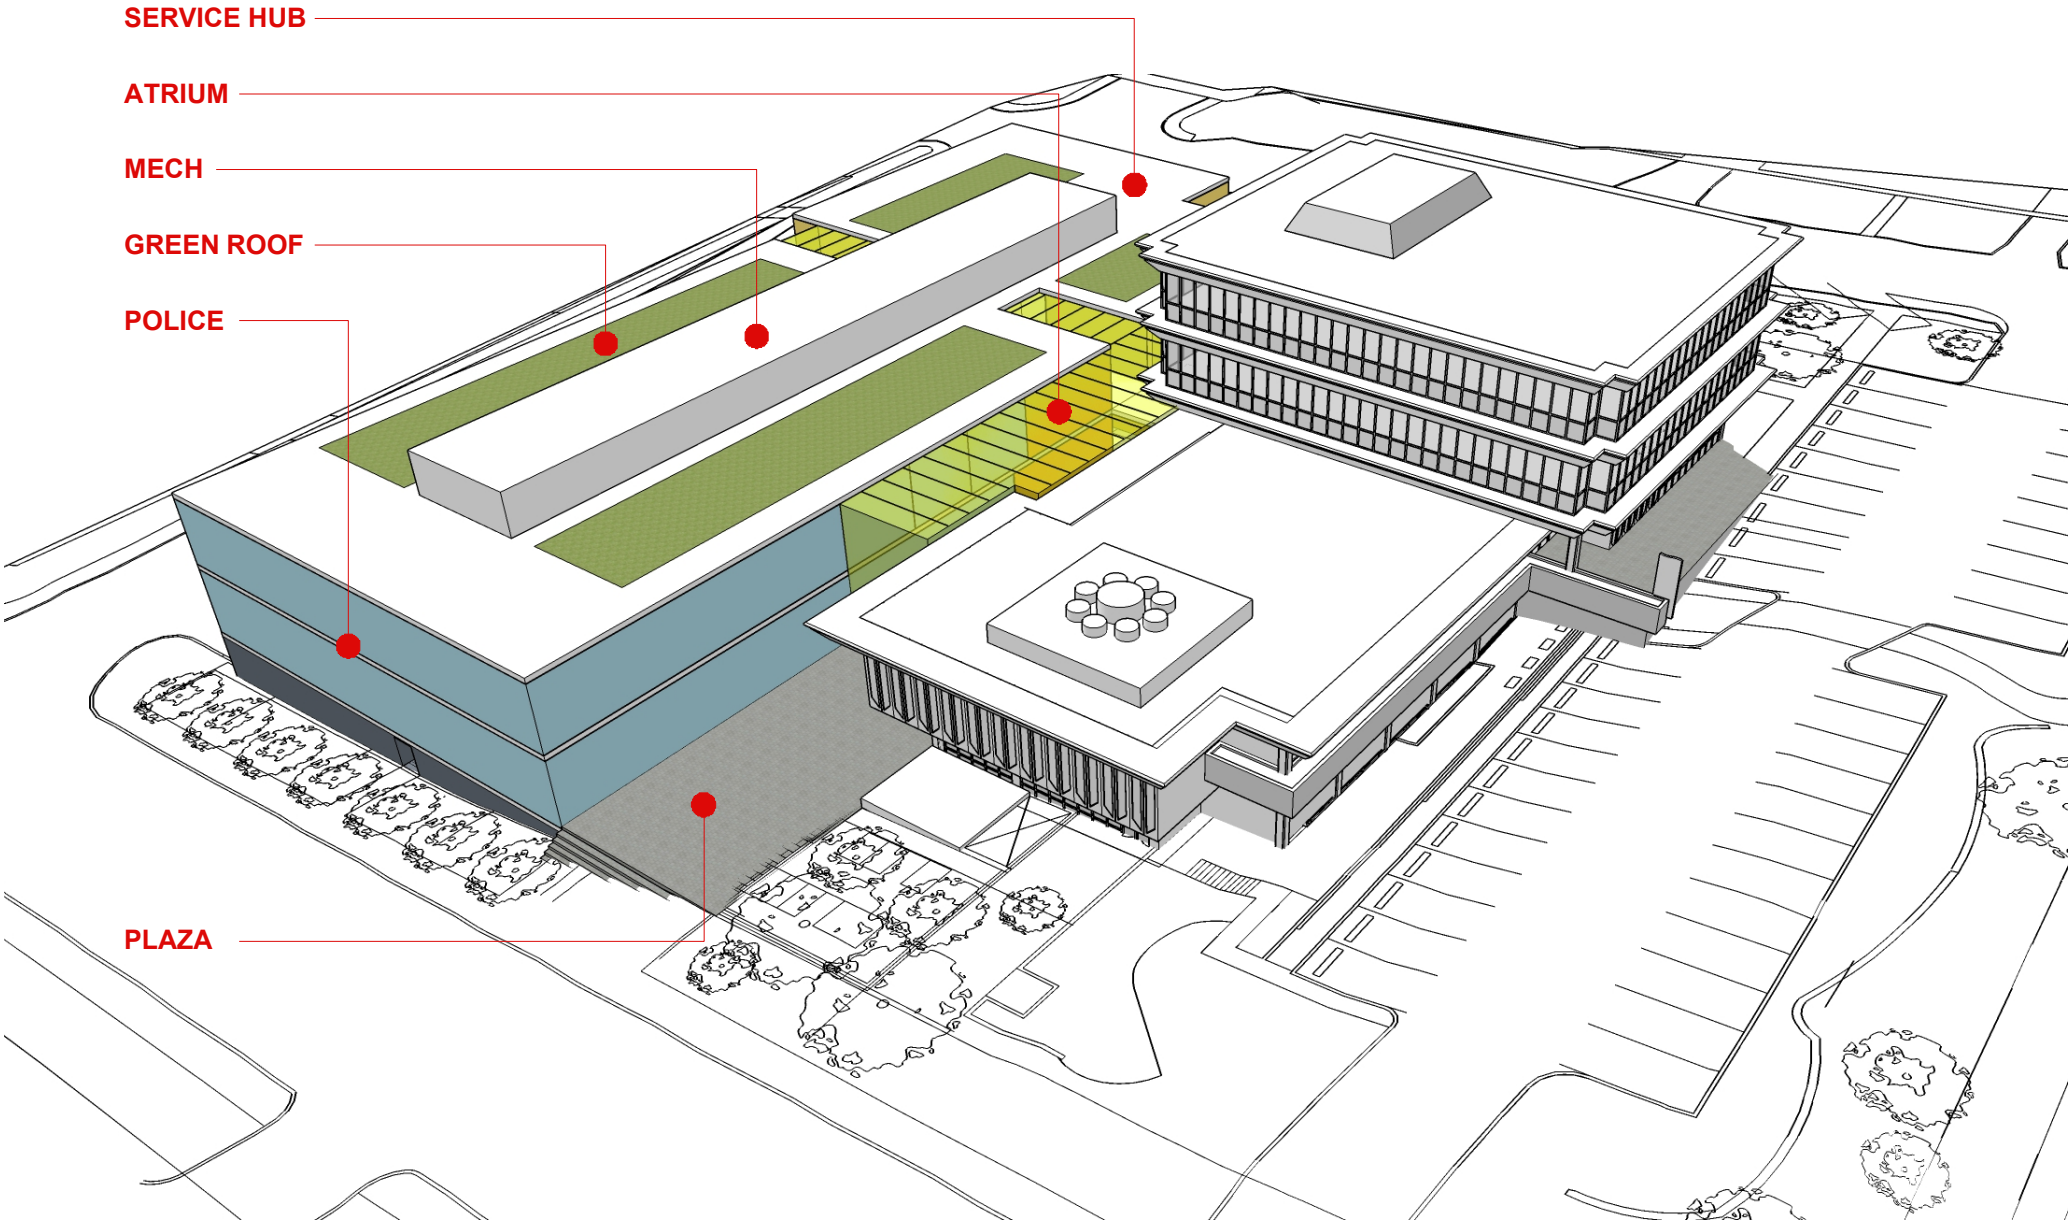

- PLAZA
- SERVICE HUB
- GREEN ROOF
- TRASH/RECEIVING
- MECH
- GREEN ROOF
- POLICE
- SHARED SERVICES

Aerial View From Southwest

- SHARED SERVICES
- TRASH/RECEIVING
- SERVICE HUB
- MECH
- ATRIUM
- GREEN ROOF
- POLICE
- PLAZA
- VEHICULAR ENTRY

Aerial View From Southeast

SERVICE HUB

ATRIUM

MECH

GREEN ROOF

POLICE

PLAZA

Aerial View From Northeast

GREEN ROOF

ATRIUM

POLICE

MECH

PLAZA

GREEN ROOF

SERVICE HUB

Aerial View From Northwest

Street Level View From West

Street Level View From South

Street Level View From East