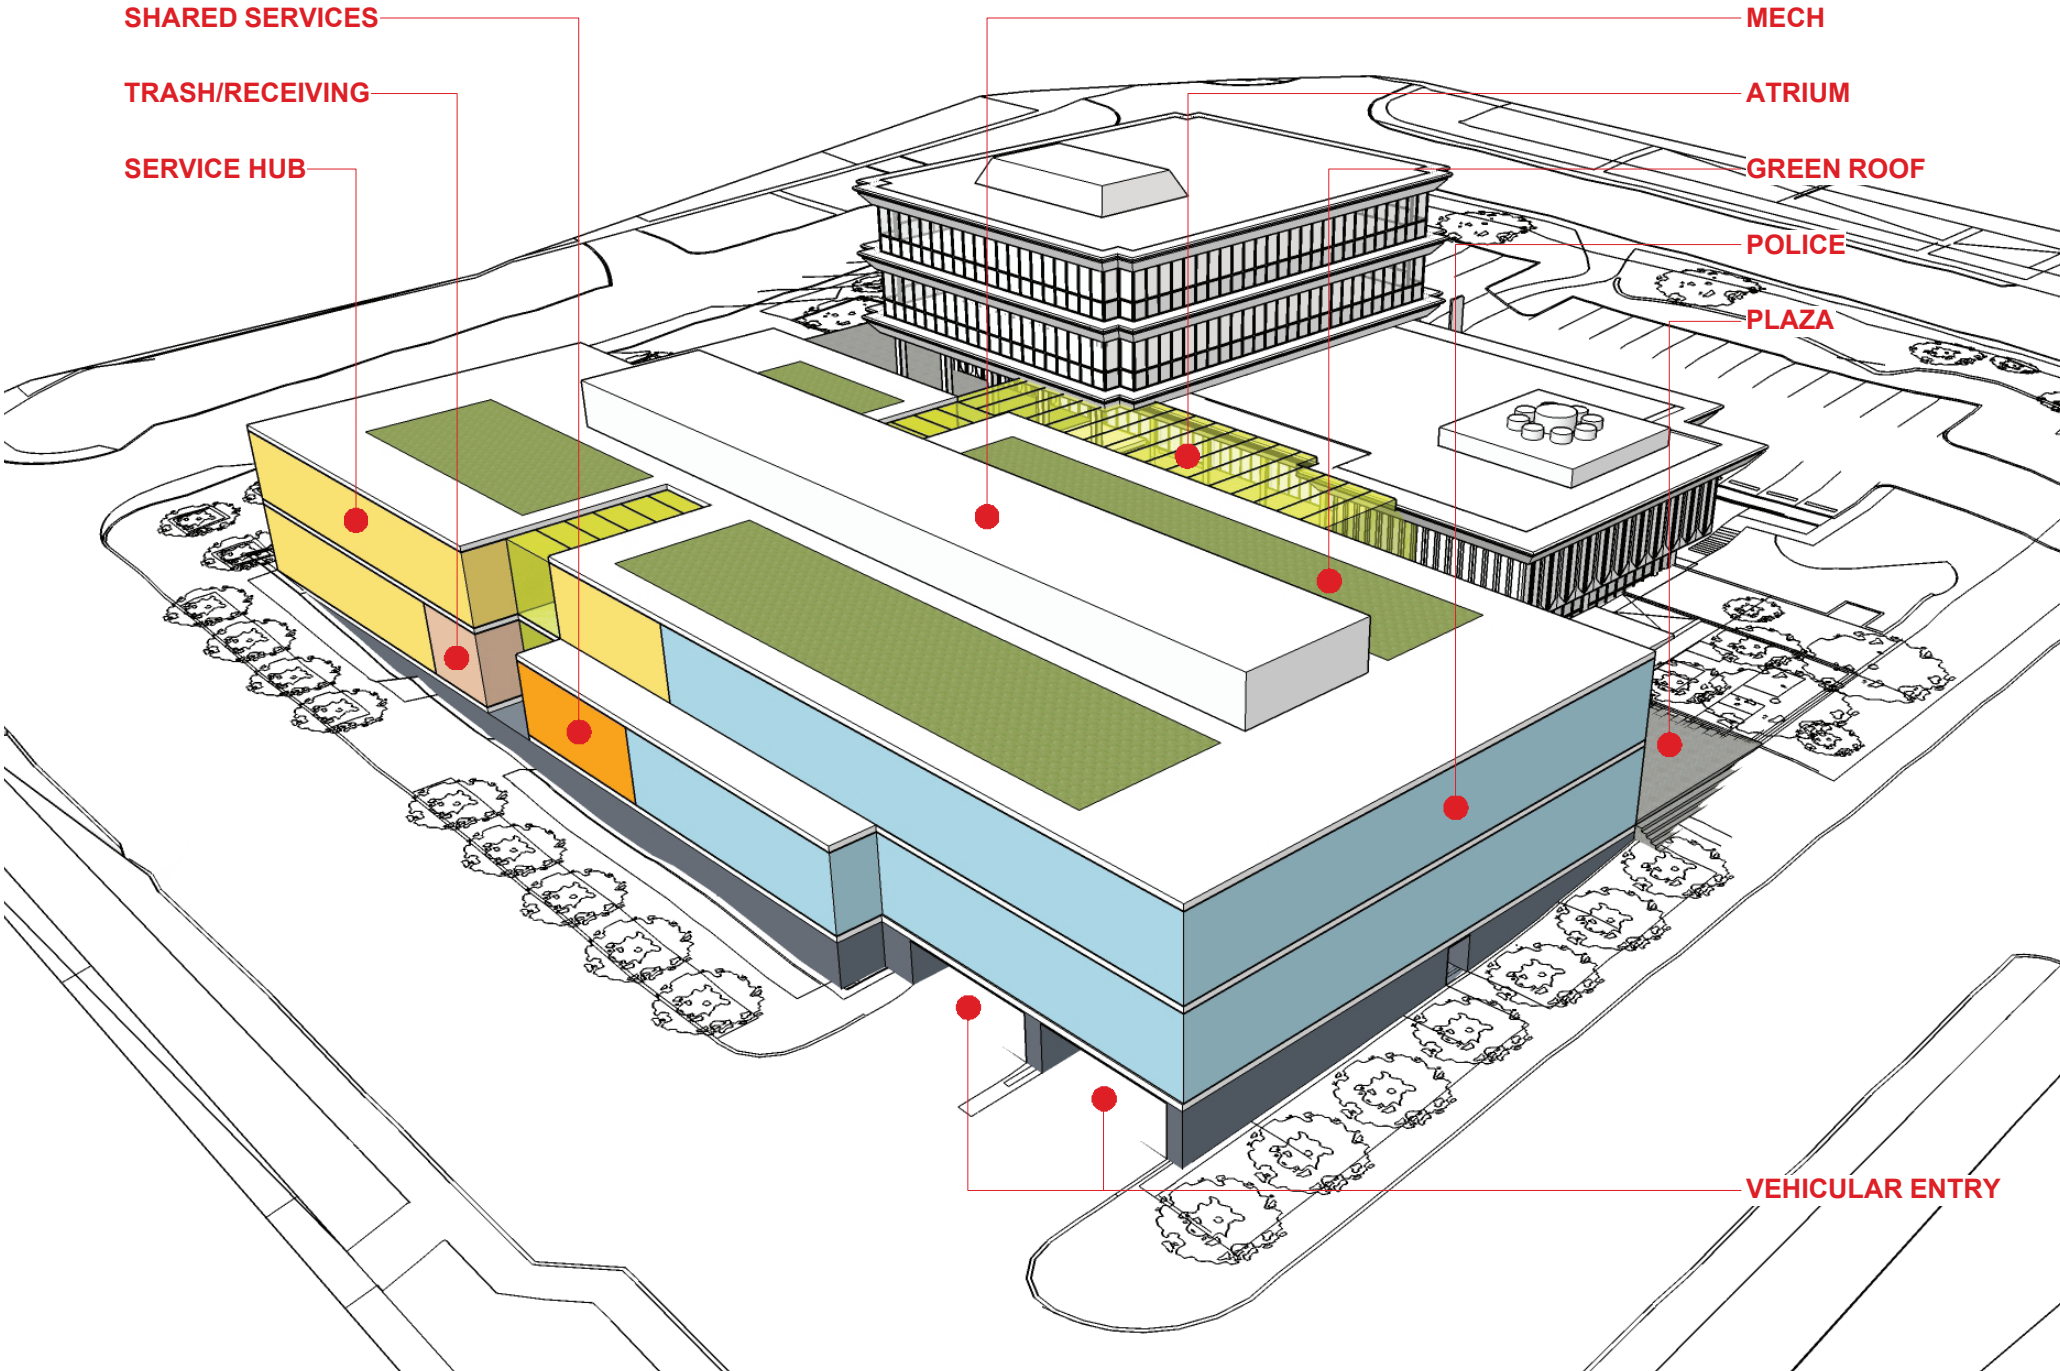

- PLAZA
- SERVICE HUB
- GREEN ROOF
- TRASH/RECEIVING
- MECH
- GREEN ROOF
- POLICE
- SHARED SERVICES

Aerial View From Southwest

- SHARED SERVICES
- TRASH/RECEIVING
- SERVICE HUB
- MECH
- ATRIUM
- GREEN ROOF
- POLICE
- PLAZA
- VEHICULAR ENTRY

Aerial View From Southeast

SERVICE HUB

ATRIUM

MECH

GREEN ROOF

POLICE

PLAZA

Aerial View From Northeast

GREEN ROOF

ATRIUM

POLICE

MECH

PLAZA

GREEN ROOF

SERVICE HUB

Aerial View From Northwest

Street Level View From West

Street Level View From South

Street Level View From East