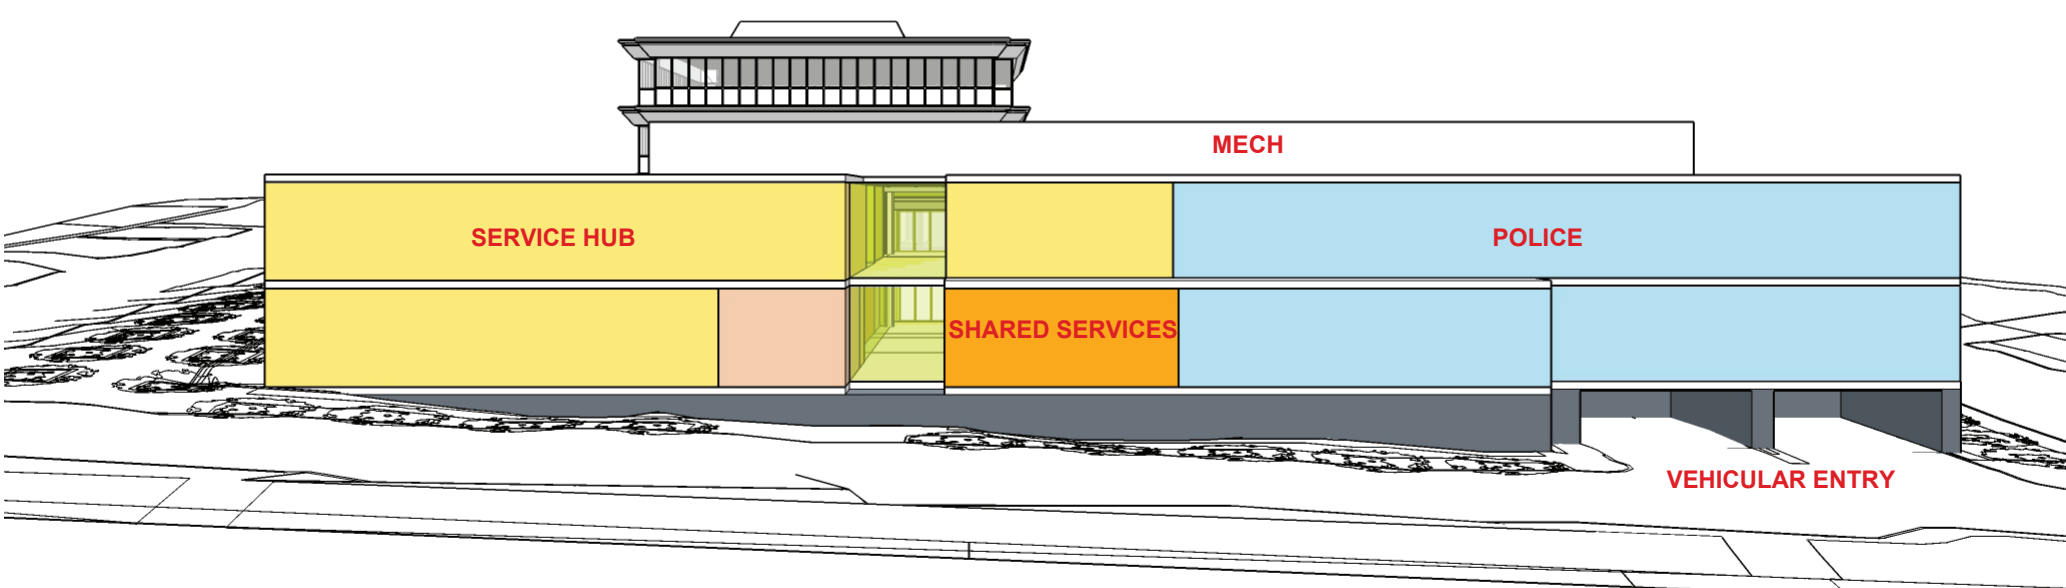

- PLAZA
- SERVICE HUB
- GREEN ROOF
- TRASH/RECEIVING
- MECH
- GREEN ROOF
- POLICE
- SHARED SERVICES

Aerial View From Southwest

- SHARED SERVICES
- TRASH/RECEIVING
- SERVICE HUB
- MECH
- ATRIUM
- GREEN ROOF
- POLICE
- PLAZA
- VEHICULAR ENTRY

Aerial View From Southeast

SERVICE HUB

ATRIUM

MECH

GREEN ROOF

POLICE

PLAZA

Aerial View From Northeast

GREEN ROOF

ATRIUM

POLICE

MECH

PLAZA

GREEN ROOF

SERVICE HUB

Aerial View From Northwest

Street Level View From West

Street Level View From South

Street Level View From East