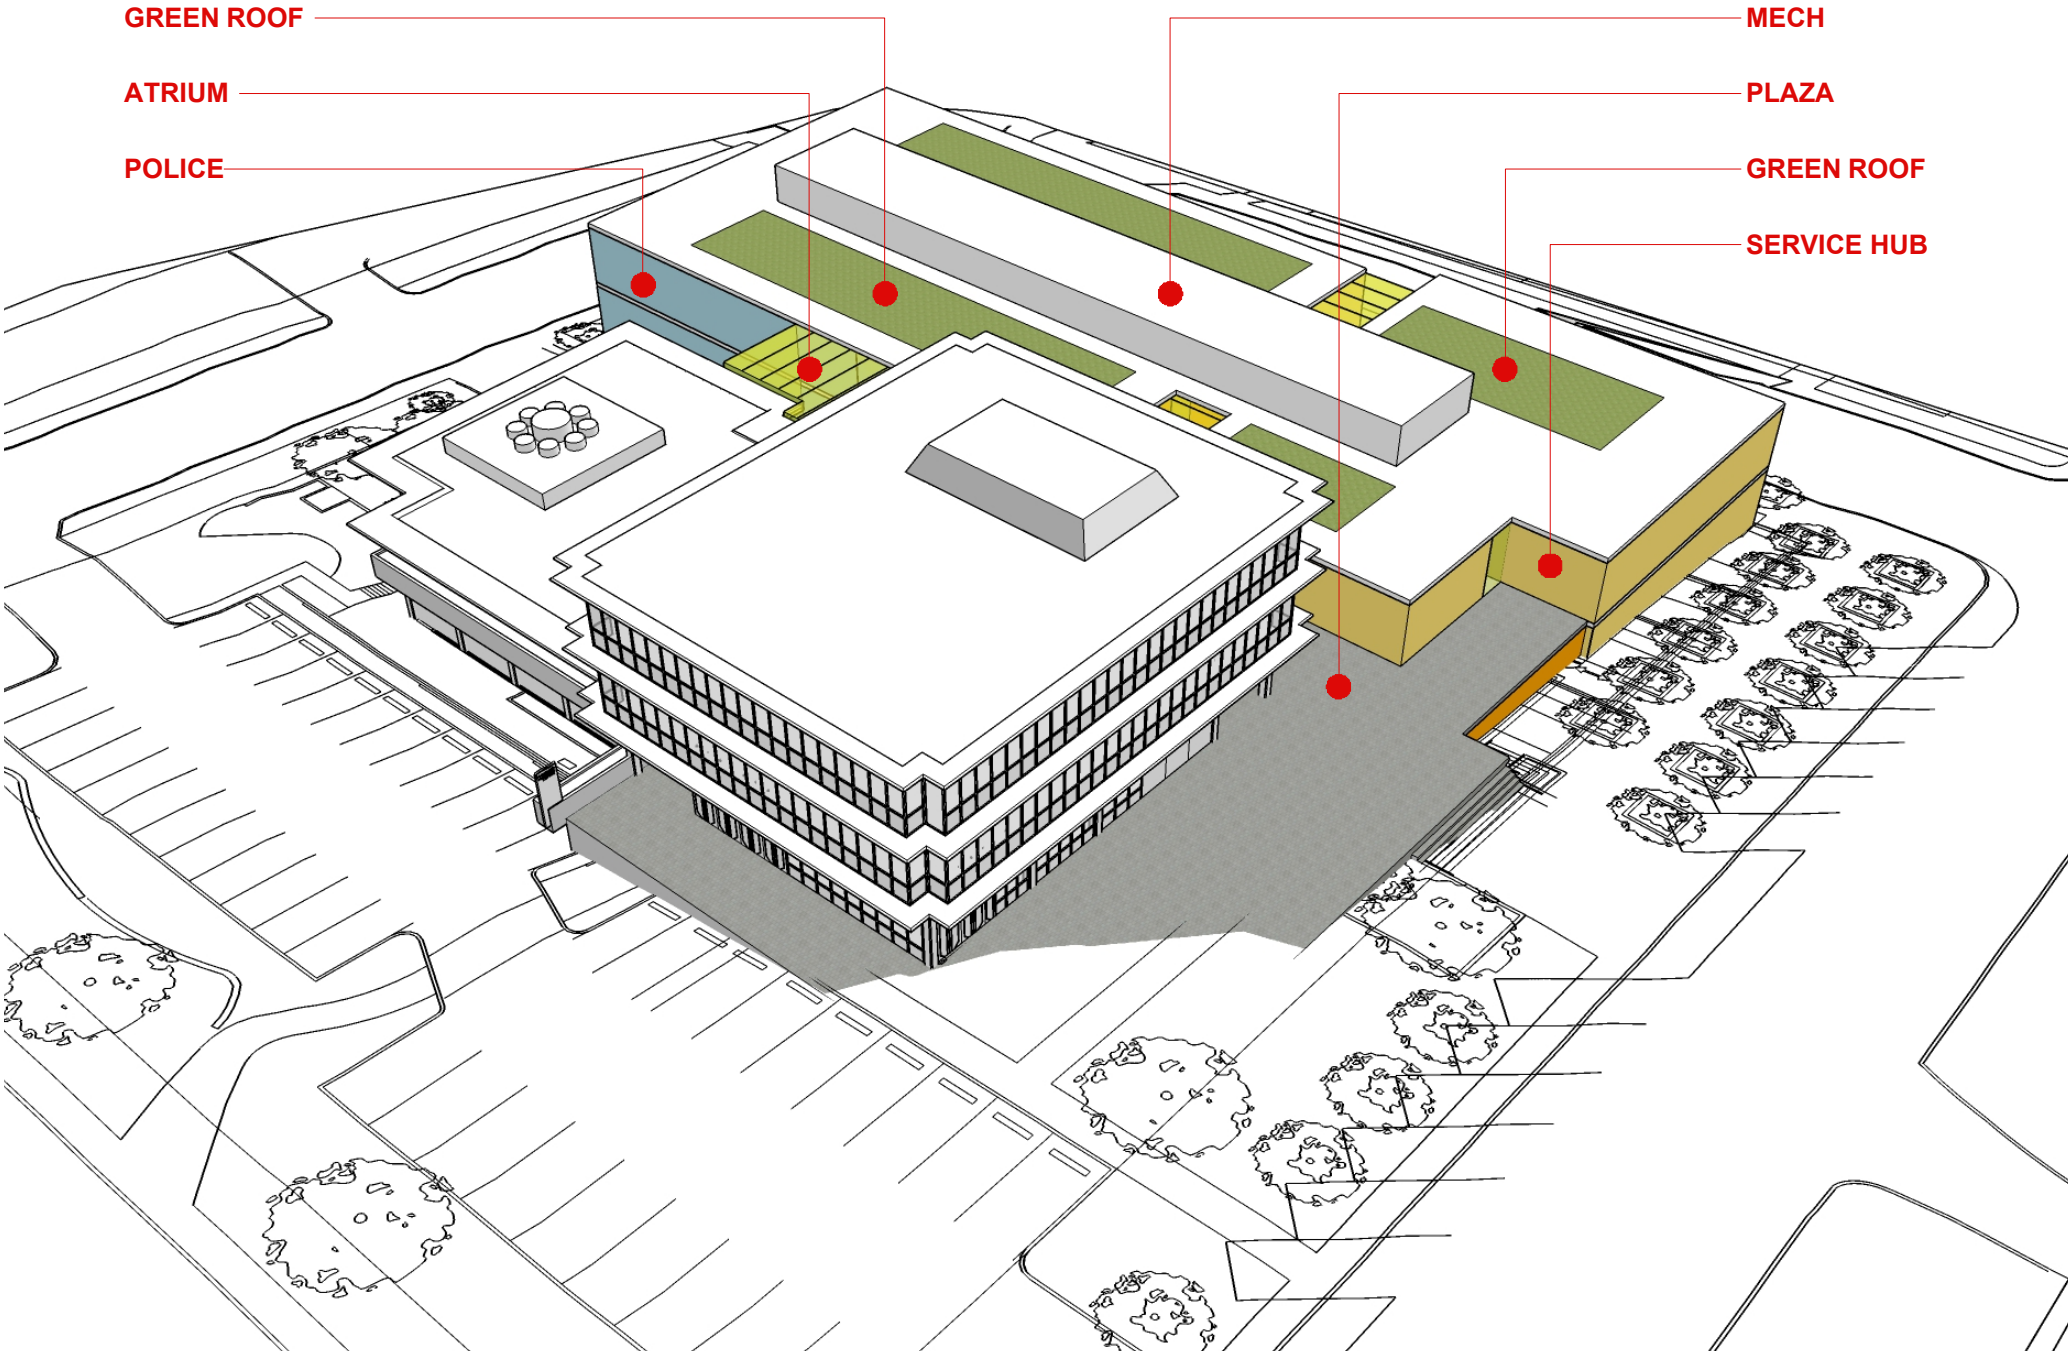

- PLAZA
- SERVICE HUB
- GREEN ROOF
- TRASH/RECEIVING
- MECH
- GREEN ROOF
- POLICE
- SHARED SERVICES

Aerial View From Southwest

- SHARED SERVICES
- TRASH/RECEIVING
- SERVICE HUB
- MECH
- ATRIUM
- GREEN ROOF
- POLICE
- PLAZA
- VEHICULAR ENTRY

Aerial View From Southeast

SERVICE HUB

ATRIUM

MECH

GREEN ROOF

POLICE

PLAZA

Aerial View From Northeast

GREEN ROOF

ATRIUM

POLICE

MECH

PLAZA

GREEN ROOF

SERVICE HUB

Aerial View From Northwest

Street Level View From West

Street Level View From South

Street Level View From East