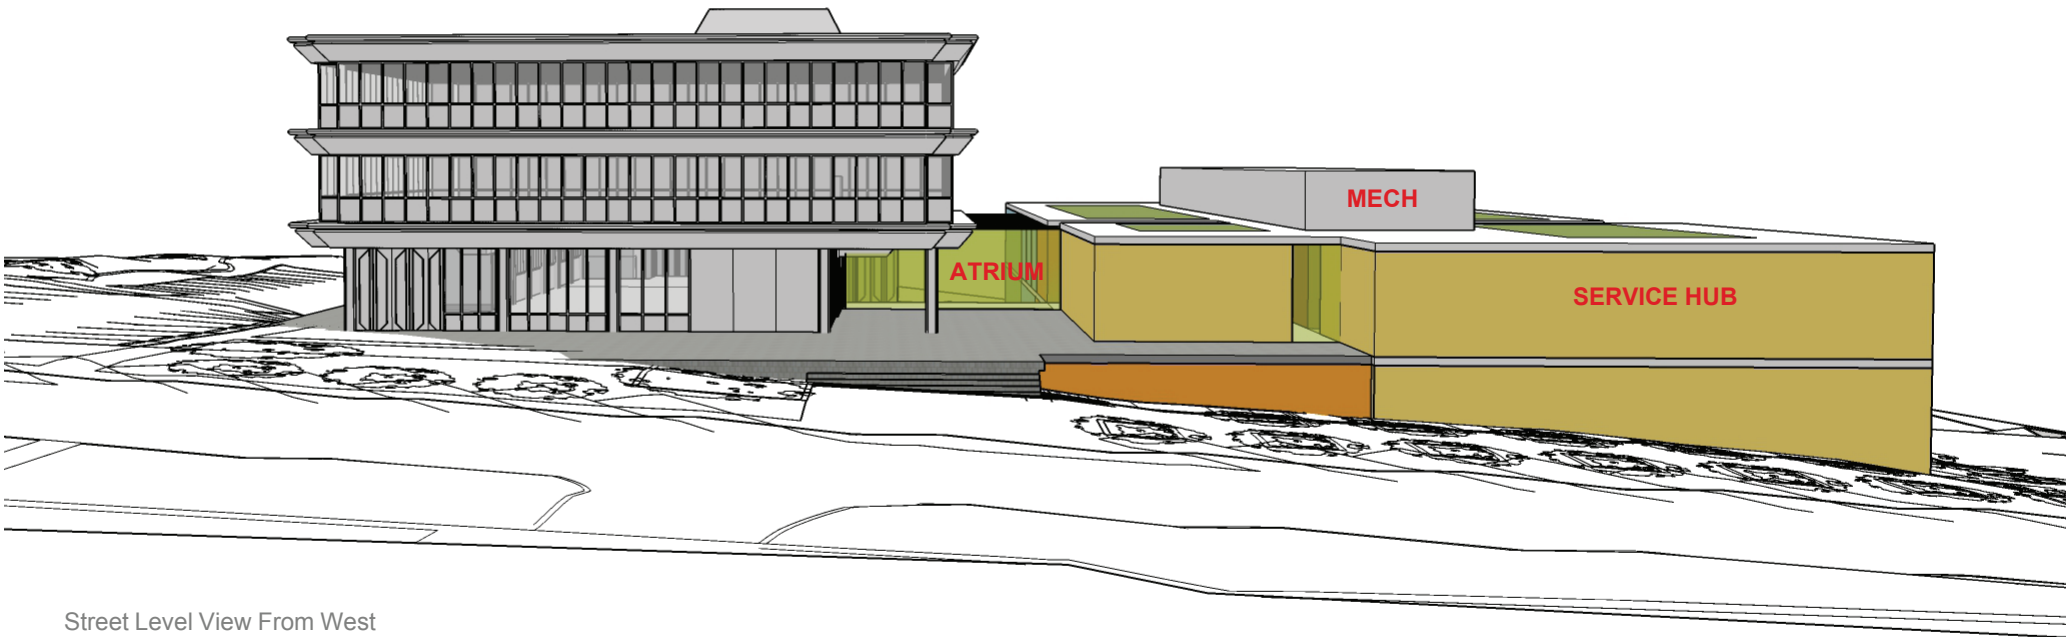

- PLAZA
- SERVICE HUB
- GREEN ROOF
- TRASH/RECEIVING
- MECH
- GREEN ROOF
- POLICE
- SHARED SERVICES

Aerial View From Southwest

- SHARED SERVICES
- TRASH/RECEIVING
- SERVICE HUB
- MECH
- ATRIUM
- GREEN ROOF
- POLICE
- PLAZA
- VEHICULAR ENTRY

Aerial View From Southeast

SERVICE HUB

ATRIUM

MECH

GREEN ROOF

POLICE

PLAZA

Aerial View From Northeast

GREEN ROOF

ATRIUM

POLICE

MECH

PLAZA

GREEN ROOF

SERVICE HUB

Aerial View From Northwest

Street Level View From West

Street Level View From South

Street Level View From East