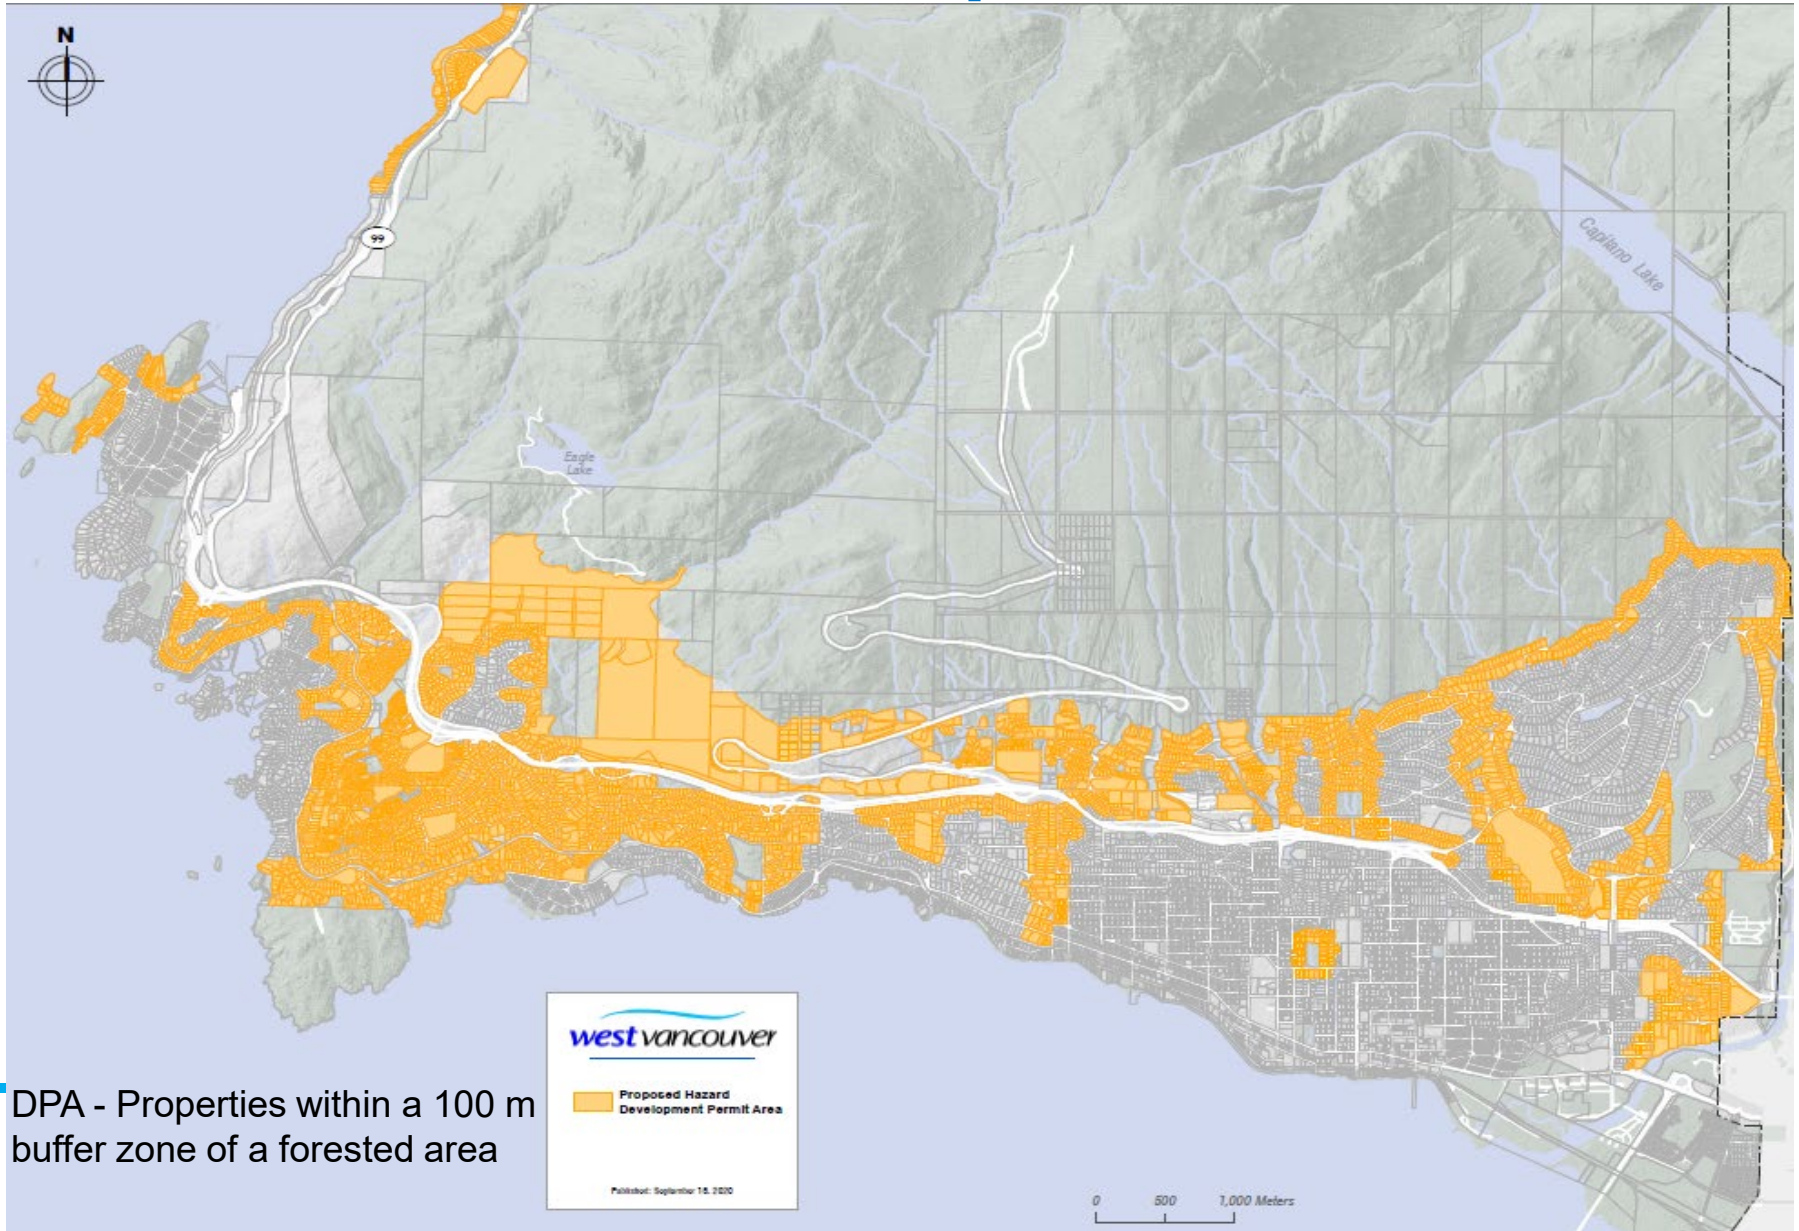

Wildfire Hazard Development Permit Area

DPA - Properties within a 100 m buffer zone of a forested area